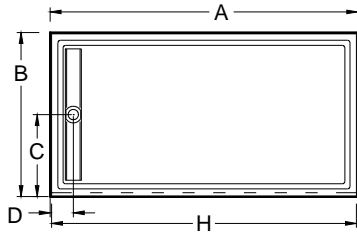

Always check the website for the most updated specifications: [www.americh.com](http://www.americh.com)

	Model No.	Outside Dimension						Centerline Dimenions					
		A	B	C	D	E	F	G	H	I	J	K	L
<b>Single Threshold</b>													
	C3636ST	36"	36"	18"	4½"				35¼"				
	C3838ST	38"	38"	19"	4½"				37¼"				
	C4242ST	42"	42"	21"	4½"				41¼"				
	C4848ST	48"	48"	24"	4½"				47¼"				
<b>Double Threshold</b>													
	C3636DT	36"	36"	18"	4½"				34½"	34½"			
	C3838DT	38"	38"	19"	4½"				36½"	36½"			
	C4242DT	42"	42"	21"	4½"				40½"	40½"			
	C4848DT	48"	48"	24"	4½"				46½"	46½"			
<b>Triple Threshold</b>													
	C3636TT	36"	36"	18"	4½"				33"	34½"			
	C3838TT	38"	38"	19"	4½"				35"	36½"			
	C4242TT	42"	42"	21"	4½"				39"	40½"			
	C4848TT	48"	48"	24"	4½"				45"	46½"			

Always check the website for the most updated specifications: [www.americh.com](http://www.americh.com)

Model No.	Outside Dimension							Centerline Dimensions					
	A	B	C	D	E	F	G	H	I	J	K	L	
<b>Freestanding</b>													
C3636FS	36"	36"	18"	18"				33"	33"				
C3838FS	38"	38"	19"	19"				35"	35"				
C4242FS	42"	42"	21"	21"				39"	39"				
C4848FS	48"	48"	24"	24"				45"	45"				

Model No.	Outside Dimension				Centerline Dimensions								
	A	B	C	D	E	F	G	H	I	J	K	L	
<b>End Drain</b>													
C6032EL	60"	32"	16"	5"				58½"					
C6034EL	60"	34"	17"	5"				58½"					
C6036EL	60"	36"	18"	5"				58½"					
C6032ER	60"	32"	16"	5"				58½"					
C6034ER	60"	34"	17"	5"				58½"					
C6036ER	60"	36"	18"	5"				58½"					