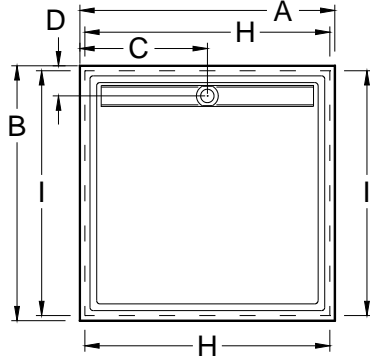

Always check the website for the most updated specifications: [www.americh.com](http://www.americh.com)

	Model No.	Outside Dimension						Centerline Dimenions					
		A	B	C	D	E	F	G	H	I	J	K	L
<b>Single Threshold</b>													
	C3636ST	36"	36"	18"	4½"				35¼"				
	C3838ST	38"	38"	19"	4½"				37¼"				
	C4242ST	42"	42"	21"	4½"				41¼"				
	C4848ST	48"	48"	24"	4½"				47¼"				
<b>Double Threshold</b>													
	C3636DT	36"	36"	18"	4½"				34½"	34½"			
	C3838DT	38"	38"	19"	4½"				36½"	36½"			
	C4242DT	42"	42"	21"	4½"				40½"	40½"			
	C4848DT	48"	48"	24"	4½"				46½"	46½"			
<b>Triple Threshold</b>													
	C3636TT	36"	36"	18"	4½"				33"	34½"			
	C3838TT	38"	38"	19"	4½"				35"	36½"			
	C4242TT	42"	42"	21"	4½"				39"	40½"			
	C4848TT	48"	48"	24"	4½"				45"	46½"			

Always check the website for the most updated specifications: [www.americh.com](http://www.americh.com)

Model No.	Outside Dimension							Centerline Dimensions					
	A	B	C	D	E	F	G	H	I	J	K	L	
<b>Freestanding</b>													
C3636FS	36"	36"	18"	18"				33"	33"				
C3838FS	38"	38"	19"	19"				35"	35"				
C4242FS	42"	42"	21"	21"				39"	39"				
C4848FS	48"	48"	24"	24"				45"	45"				

Model No.	Outside Dimension				Centerline Dimensions								
	A	B	C	D	E	F	G	H	I	J	K	L	
<b>End Drain</b>													
C6032EL	60"	32"	16"	5"				58½"					
C6034EL	60"	34"	17"	5"				58½"					
C6036EL	60"	36"	18"	5"				58½"					
C6032ER	60"	32"	16"	5"				58½"					
C6034ER	60"	34"	17"	5"				58½"					
C6036ER	60"	36"	18"	5"				58½"					