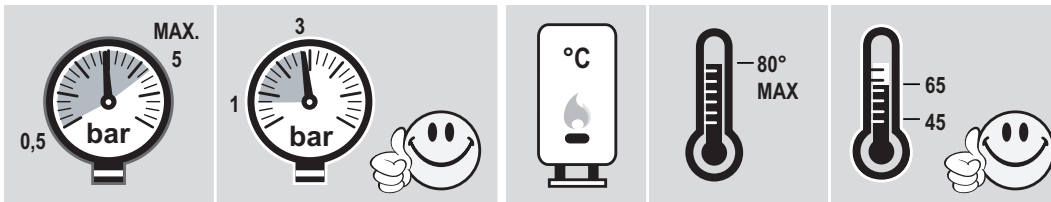

Dimensioned drawing

Dimensioned drawing

A

G1/2' - alimentazione bocca

Dimensioned drawing

Dimensioned drawing