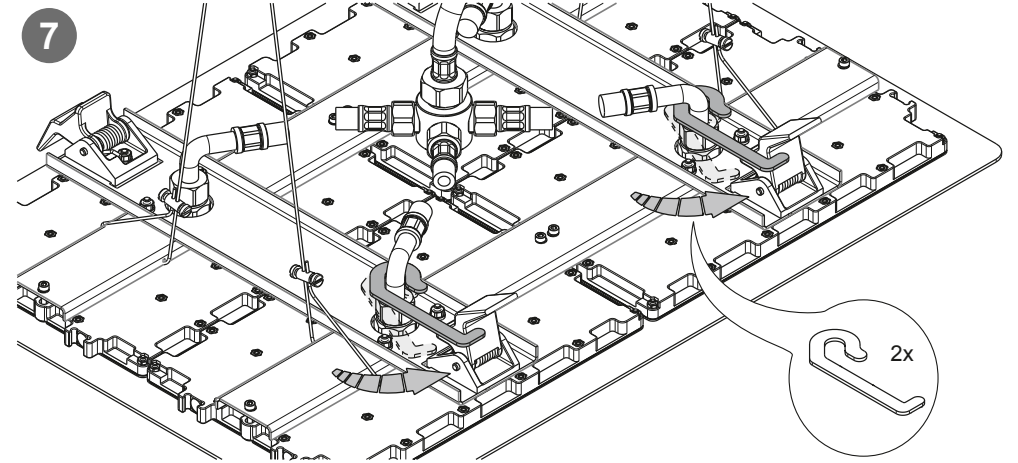

RAIN XXL

Ceiling mounted rain shower

COCOON
www.bycocoon.com

Installation Manual

RAIN XXL

COCOON
www.bycocoon.com

create your professional account and
order safely online at
www.bycocoon.com

for technical assistance email to
support@bycocoon.com