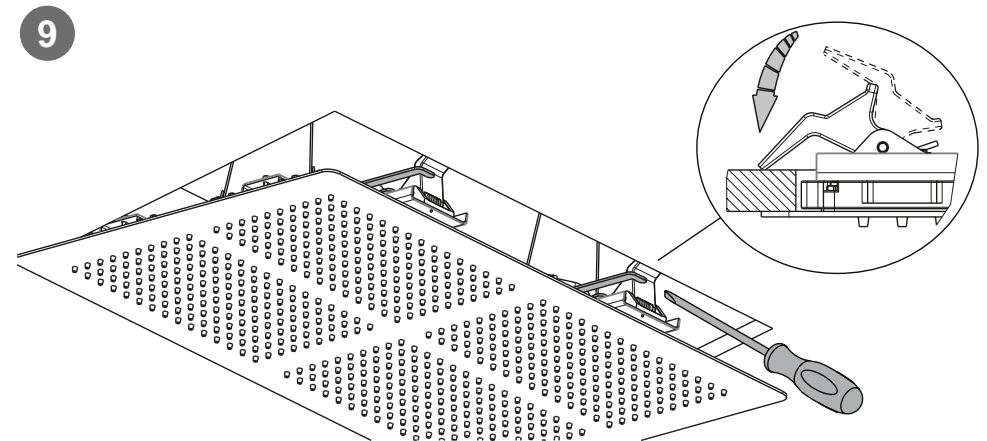

RAIN XXL

Ceiling mounted rain shower

COCOON
www.bycocoon.com

Installation Manual

RAIN XXL

COCOON
www.bycocoon.com

create your professional account and
order safely online at
www.bycocoon.com

for technical assistance email to
support@bycocoon.com