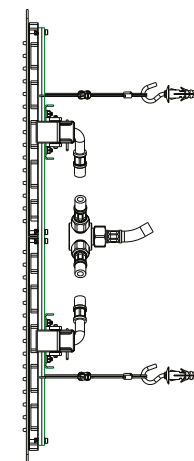

RAIN XXL

Ceiling mounted rain shower

COCOON
www.bycocoon.com

Installation Manual

RAIN XXL

COCOON
www.bycocoon.com

create your professional account and
order safely online at
www.bycocoon.com

for technical assistance email to
support@bycocoon.com