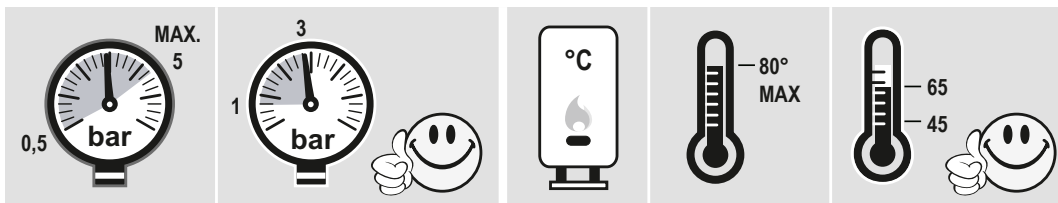

RAIN XXL

Ceiling mounted rain shower

COCOON
www.bycocoon.com

Installation Manual

RAIN XXL

COCOON
www.bycocoon.com

create your professional account and
order safely online at
www.bycocoon.com

for technical assistance email to
support@bycocoon.com