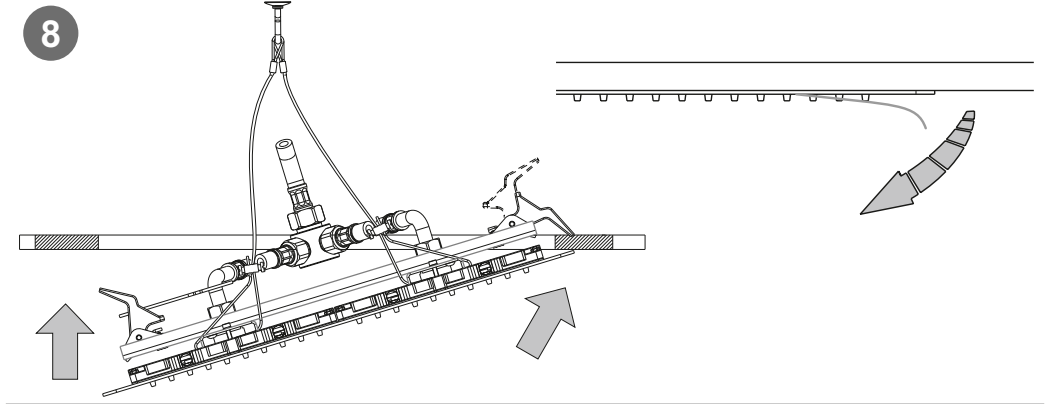

RAIN XXL

Ceiling mounted rain shower

COCOON
www.bycocoon.com

Installation Manual

RAIN XXL

COCOON
www.bycocoon.com

create your professional account and
order safely online at
www.bycocoon.com

for technical assistance email to
support@bycocoon.com