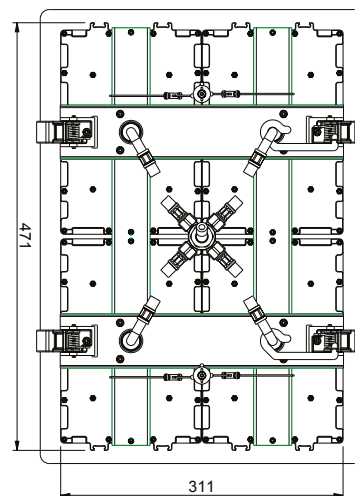

RAIN XXL

Ceiling mounted rain shower

COCOON
www.bycocoon.com

Installation Manual

RAIN XXL

COCOON
www.bycocoon.com

create your professional account and
order safely online at
www.bycocoon.com

for technical assistance email to
support@bycocoon.com