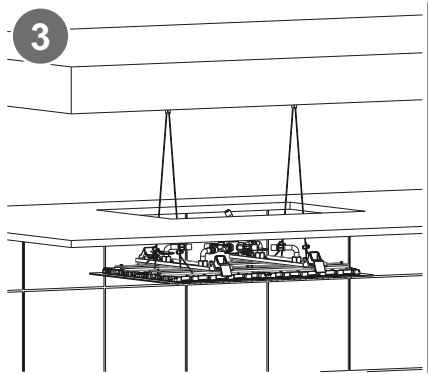

RAIN XXL

Ceiling mounted rain shower

COCOON
www.bycocoon.com

Installation Manual

RAIN XXL

COCOON
www.bycocoon.com

create your professional account and
order safely online at
www.bycocoon.com

for technical assistance email to
support@bycocoon.com