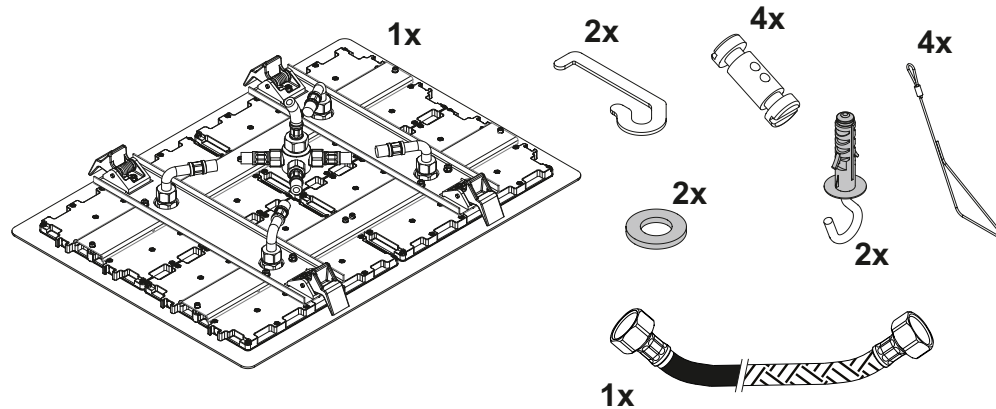

RAIN XXL

Ceiling mounted rain shower

COCOON
www.bycocoon.com

Installation Manual

RAIN XXL

COCOON
www.bycocoon.com

create your professional account and
order safely online at
www.bycocoon.com

for technical assistance email to
support@bycocoon.com