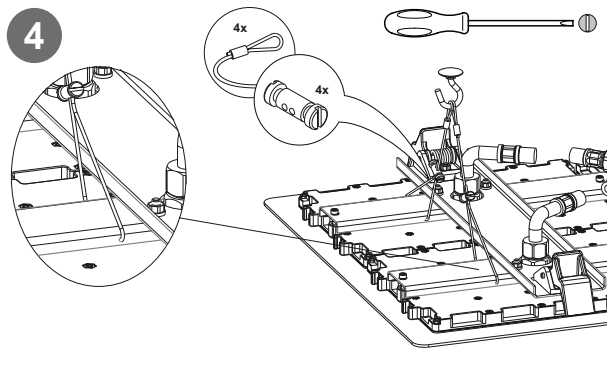

RAIN XXL

Ceiling mounted rain shower

COCOON
www.bycocoon.com

Installation Manual

RAIN XXL

COCOON
www.bycocoon.com

create your professional account and
order safely online at
www.bycocoon.com

for technical assistance email to
support@bycocoon.com