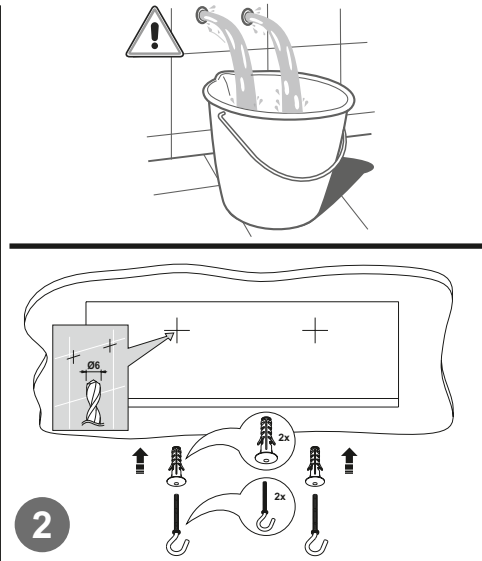

RAIN XXL

Ceiling mounted rain shower

COCOON
www.bycocoon.com

Installation Manual

RAIN XXL

COCOON
www.bycocoon.com

create your professional account and
order safely online at
www.bycocoon.com

for technical assistance email to
support@bycocoon.com