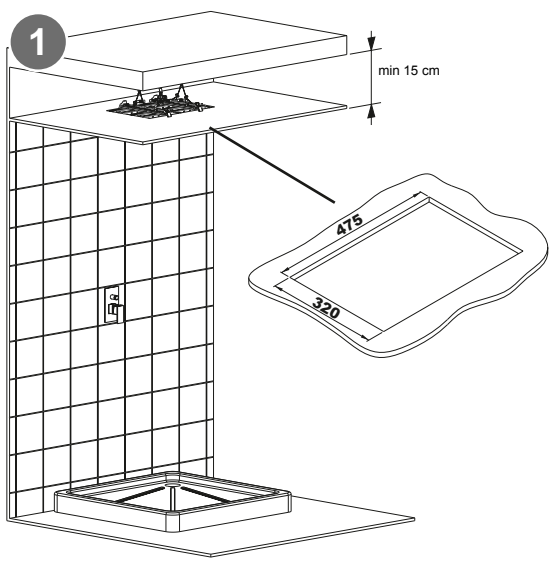

RAIN XXL

Ceiling mounted rain shower

COCOON
www.bycocoon.com

Installation Manual

RAIN XXL

COCOON
www.bycocoon.com

create your professional account and
order safely online at
www.bycocoon.com

for technical assistance email to
support@bycocoon.com