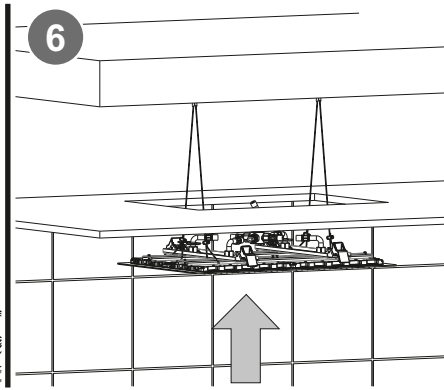

RAIN XXL

Ceiling mounted rain shower

COCOON
www.bycocoon.com

Installation Manual

RAIN XXL

COCOON
www.bycocoon.com

create your professional account and
order safely online at
www.bycocoon.com

for technical assistance email to
support@bycocoon.com