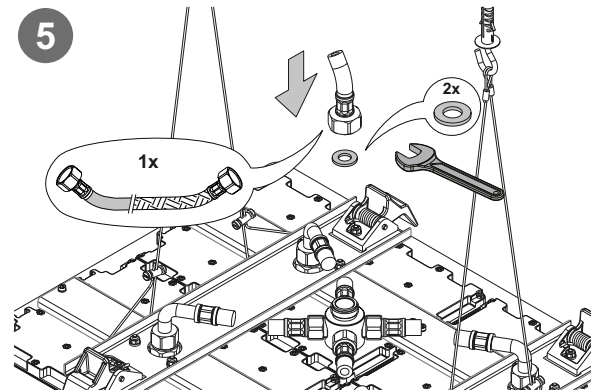

RAIN XXL

Ceiling mounted rain shower

COCOON
www.bycocoon.com

Installation Manual

RAIN XXL

COCOON
www.bycocoon.com

create your professional account and
order safely online at
www.bycocoon.com

for technical assistance email to
support@bycocoon.com