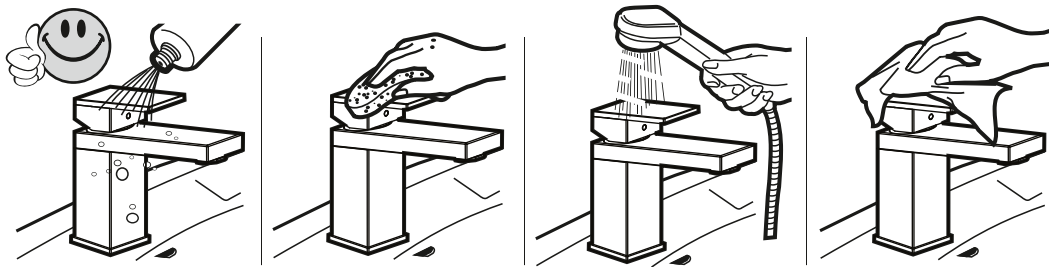

RAIN XXL

Ceiling mounted rain shower

COCOON
www.bycocoon.com

Installation Manual

RAIN XXL

COCOON
www.bycocoon.com

create your professional account and
order safely online at
www.bycocoon.com

for technical assistance email to
support@bycocoon.com