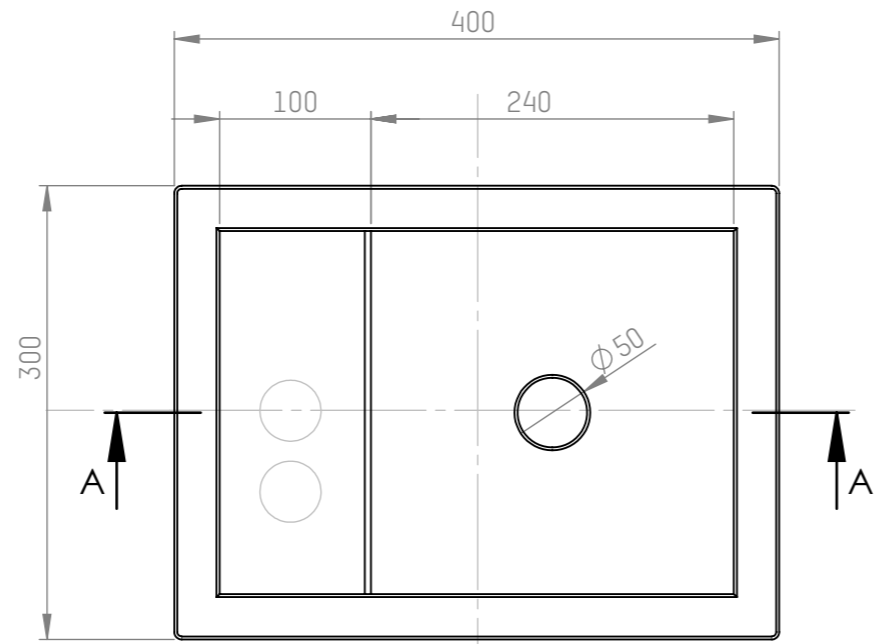

Top

Front

SECTION A-A  
SCALE 1 : 5

20191011

Studio Piet Boon - Cocoon

Washbasin Micro - h12

Scale 1:5  
Units: mm