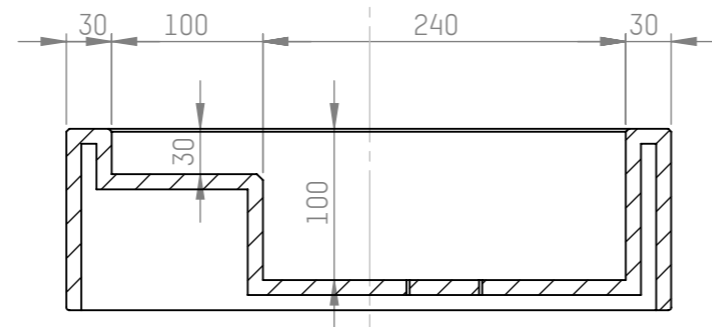

Top

Front

SECTION A-A  
SCALE 1 : 5

20191011

Studio Piet Boon - Cocoon

Washbasin Micro - h12

Scale 1:5  
Units: mm