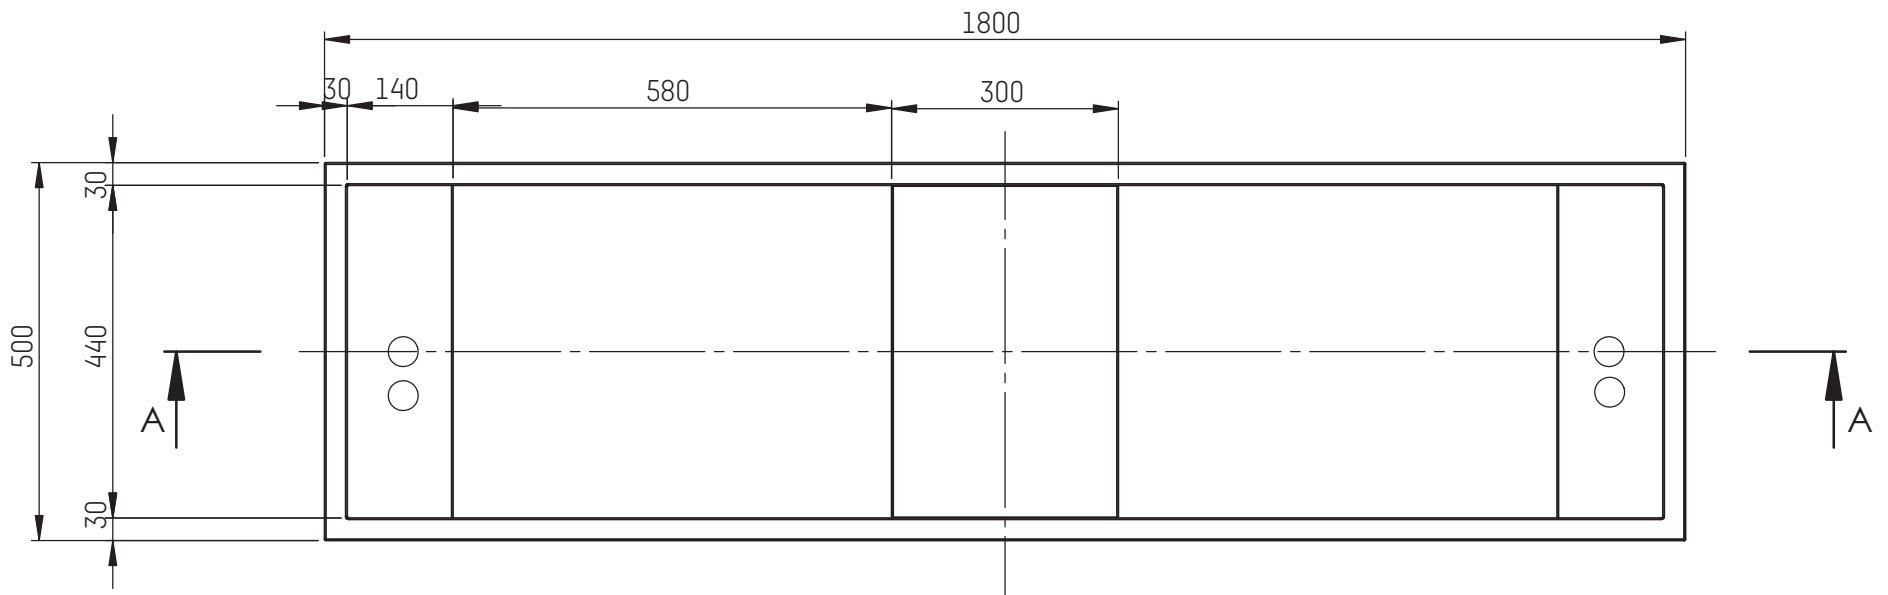

Top

Front

SECTION A-A

20181204
Studio Piet Boon

Washbasin 180 x 50
Typology 2B / monolith

Scale 1:10
Units: mm