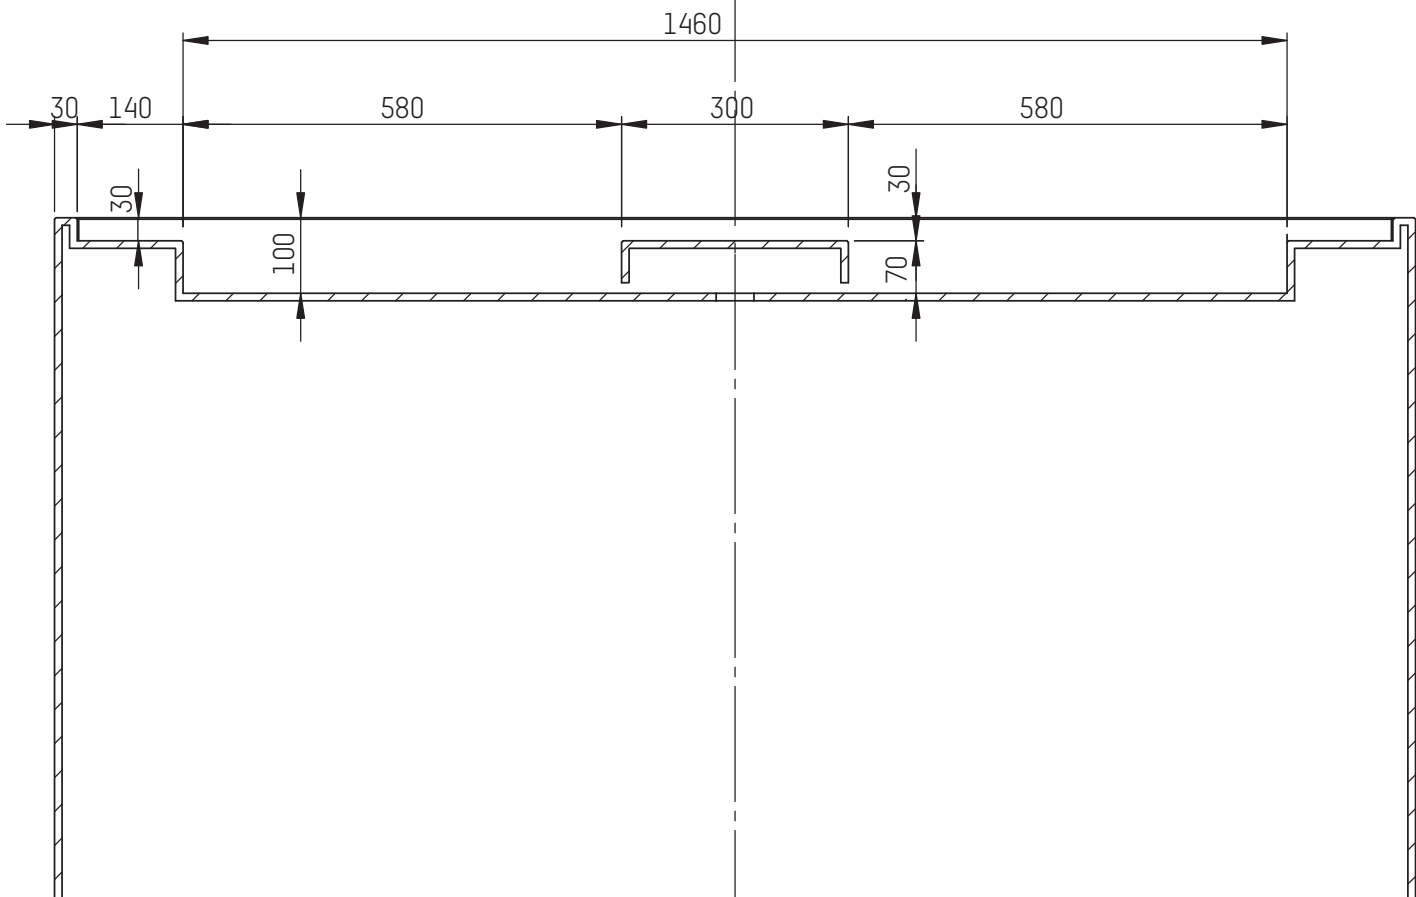

Top

Front

SECTION A-A

20181204
Studio Piet Boon

Washbasin 180 x 50
Typology 2B / monolith

Scale 1:10
Units: mm