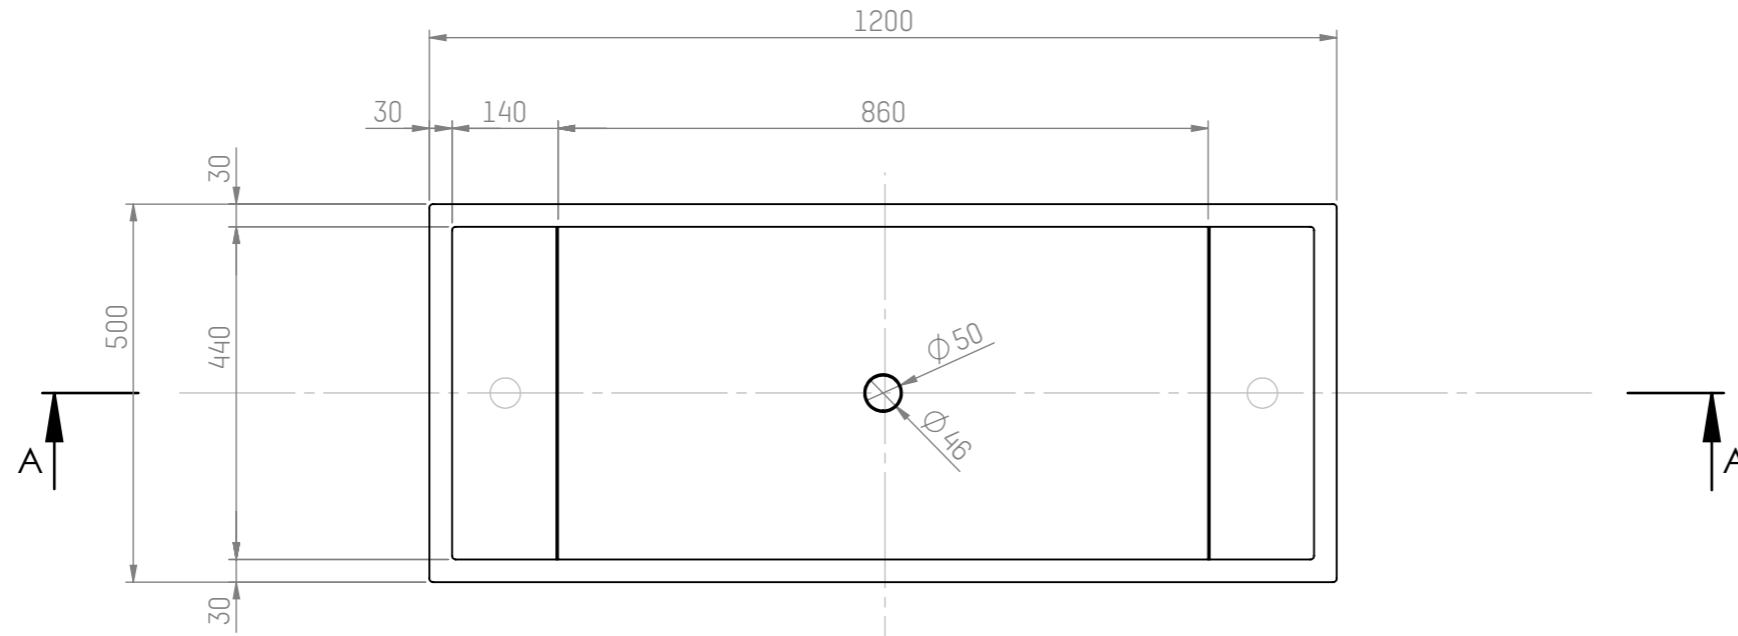

Top

Front

SECTION A-A

20191204
Studio Piet Boon

Washbasin 120 - h12

Scale 1:10
Units: mm