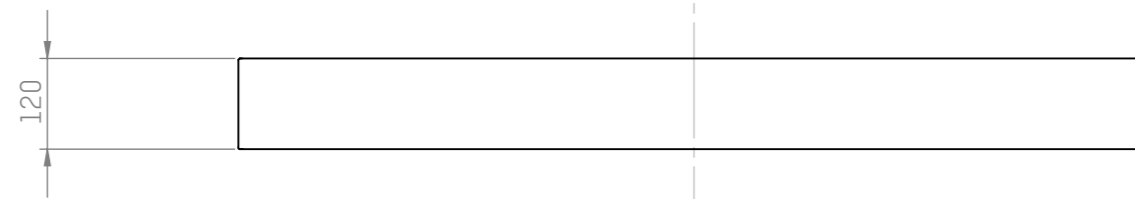

Top

Front

SECTION A-A

20191204
Studio Piet Boon

Washbasin 120 - h12

Scale 1:10
Units: mm