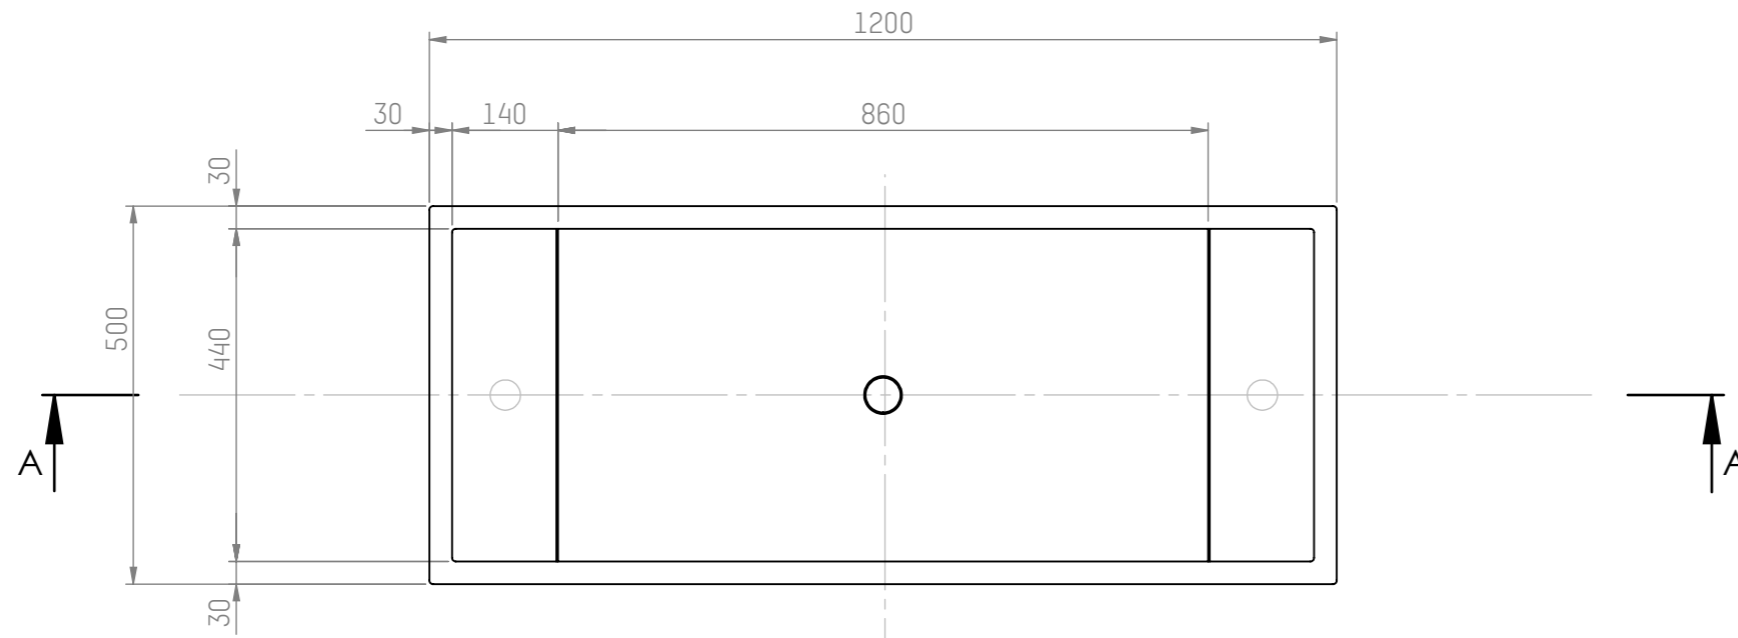

Top

Front

SECTION A-A

20191204
Studio Piet Boon

Washbasin 120 - h40

Scale 1:10
Units: mm