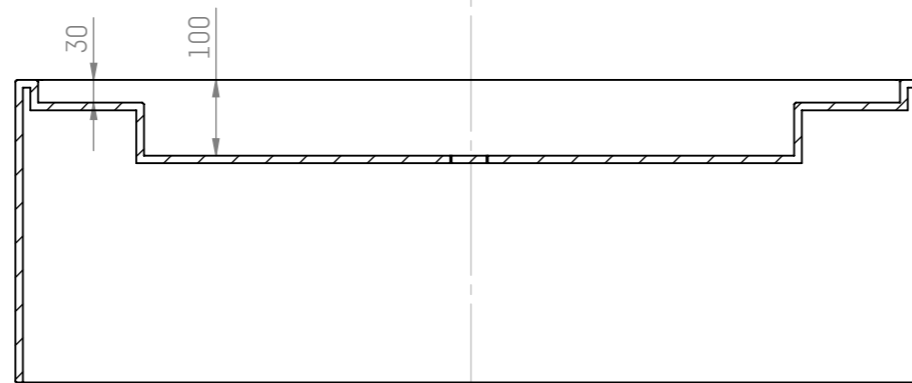

Top

Front

SECTION A-A

20191204
Studio Piet Boon

Washbasin 120 - h40

Scale 1:10
Units: mm