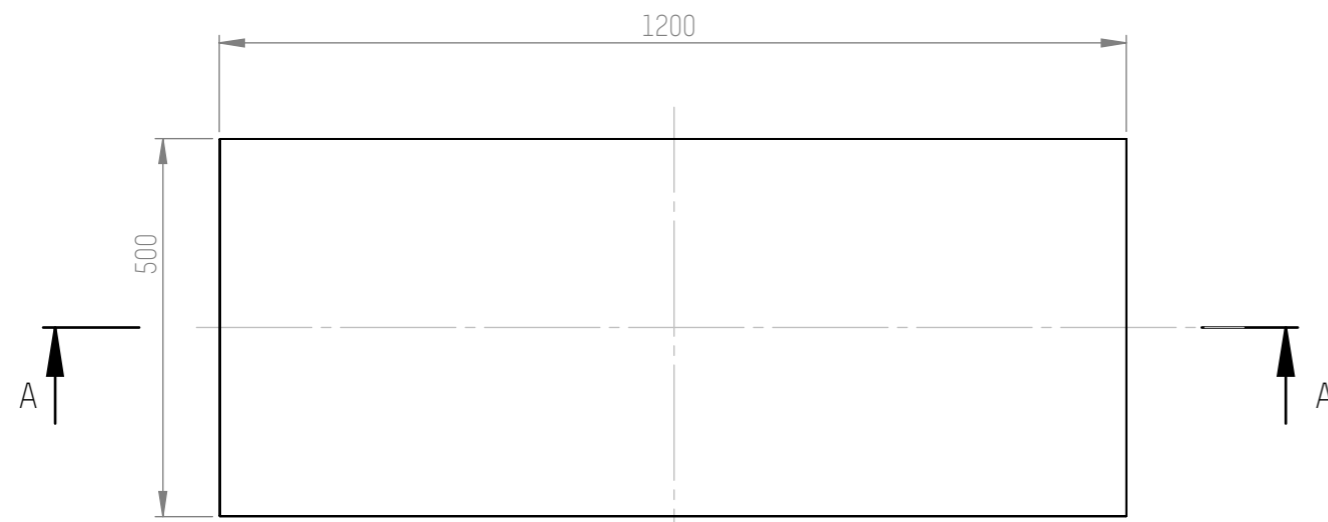

Top

Front

SECTION B-B

SECTION A-A

20191216

Studio Piet Boon / Cocoon
Sanitair Collection
Cabinet 120 x 50 - h20
version 1 drawer

Scale 1:10
Units: mm

Top

Front

SECTION B-B

SECTION A-A

20191216

Studio Piet Boon / Cocoon
Sanitair Collection
Cabinet 120 x 50 - h20
version 2 drawers

Scale 1:10
Units: mm