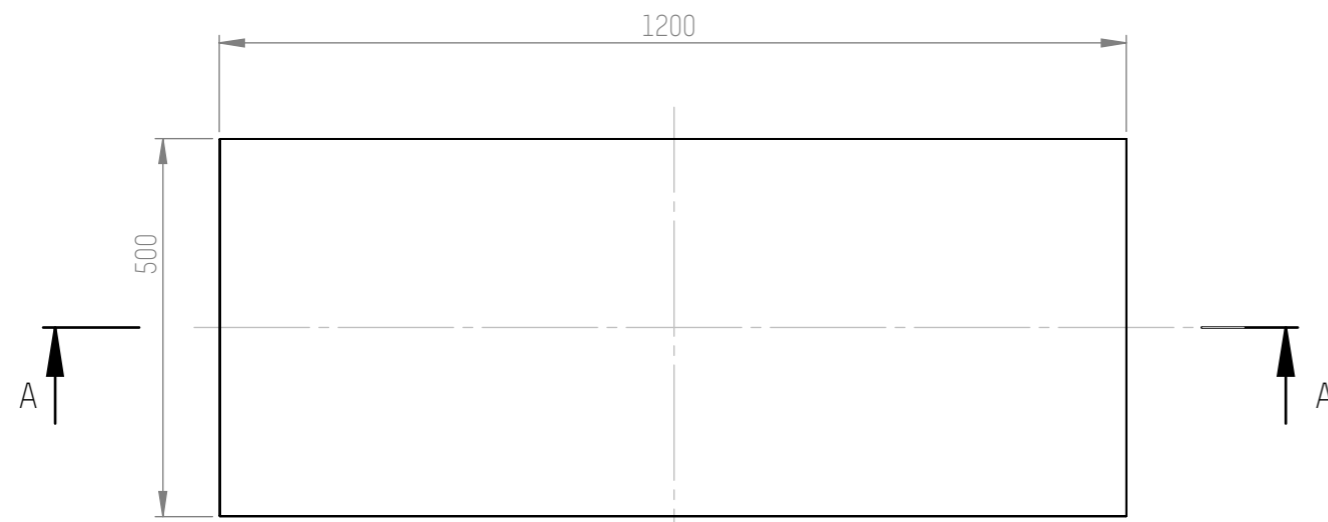

Top

Front

SECTION B-B

SECTION A-A

20191216

Studio Piet Boon / Cocoon
Sanitair Collection
Cabinet 120 x 50 - h20
version 1 drawer

Scale 1:10
Units: mm

Top

Front

SECTION B-B

SECTION A-A

20191216

Studio Piet Boon / Cocoon
Sanitair Collection
Cabinet 120 x 50 - h20
version 2 drawers

Scale 1:10
Units: mm