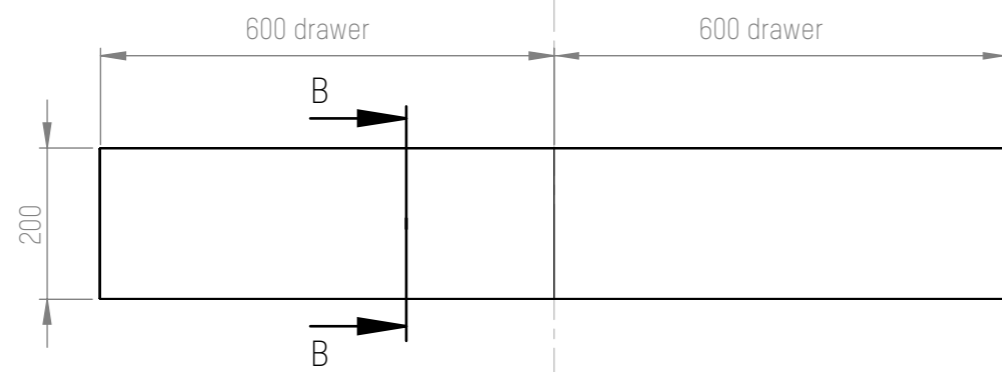

Top

Front

SECTION B-B

SECTION A-A

20191216

Studio Piet Boon / Cocoon
Sanitair Collection
Cabinet 120 x 50 - h20
version 1 drawer

Scale 1:10
Units: mm

Top

Front

SECTION B-B

SECTION A-A

20191216

Studio Piet Boon / Cocoon
Sanitair Collection
Cabinet 120 x 50 - h20
version 2 drawers

Scale 1:10
Units: mm