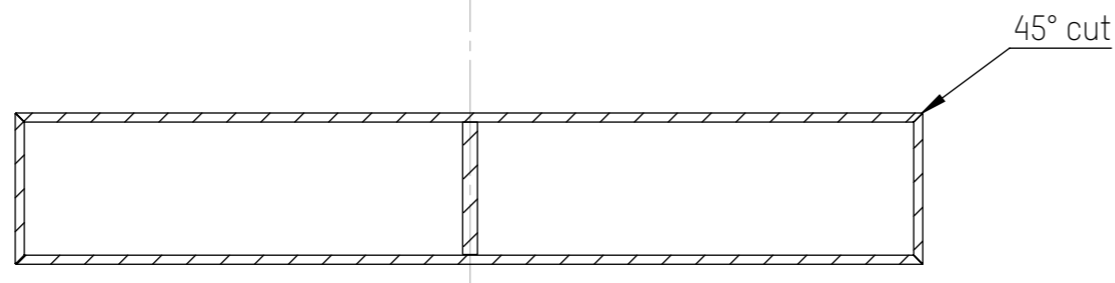

Top

Front

SECTION B-B

SECTION A-A

20191216

Studio Piet Boon / Cocoon
Sanitair Collection
Cabinet 120 x 50 - h20
version 1 drawer

Scale 1:10
Units: mm

Top

Front

SECTION B-B

SECTION A-A

20191216

Studio Piet Boon / Cocoon
Sanitair Collection
Cabinet 120 x 50 - h20
version 2 drawers

Scale 1:10
Units: mm