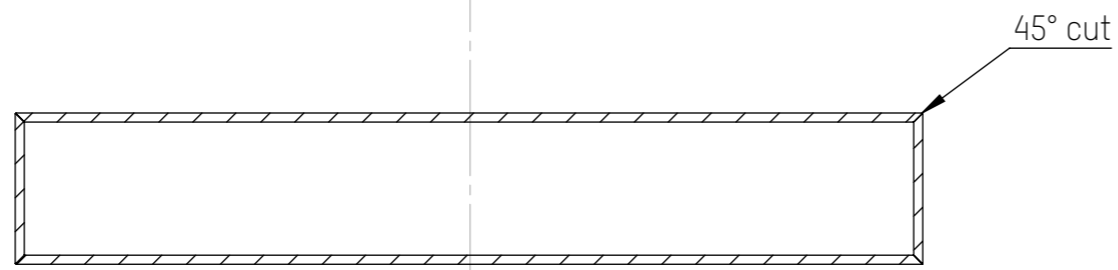

Top

Front

SECTION B-B

SECTION A-A

20191216

Studio Piet Boon / Cocoon
Sanitair Collection
Cabinet 120 x 50 - h20
version 1 drawer

Scale 1:10
Units: mm

Top

Front

SECTION B-B

SECTION A-A

20191216

Studio Piet Boon / Cocoon
Sanitair Collection
Cabinet 120 x 50 - h20
version 2 drawers

Scale 1:10
Units: mm