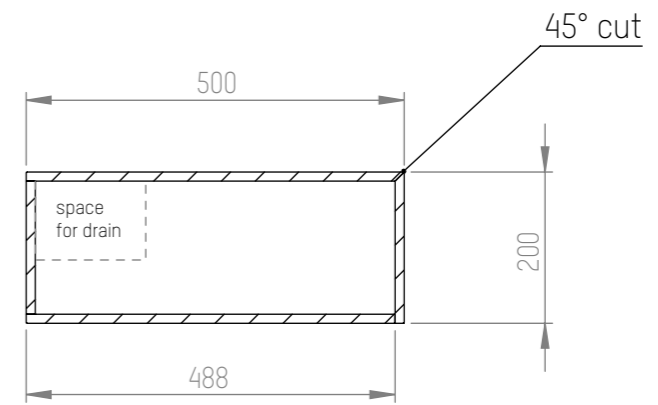

Top

Front

SECTION B-B

SECTION A-A

20191216

Studio Piet Boon / Cocoon
Sanitair Collection
Cabinet 120 x 50 - h20
version 1 drawer

Scale 1:10
Units: mm

Top

Front

SECTION B-B

SECTION A-A

20191216

Studio Piet Boon / Cocoon
Sanitair Collection
Cabinet 120 x 50 - h20
version 2 drawers

Scale 1:10
Units: mm