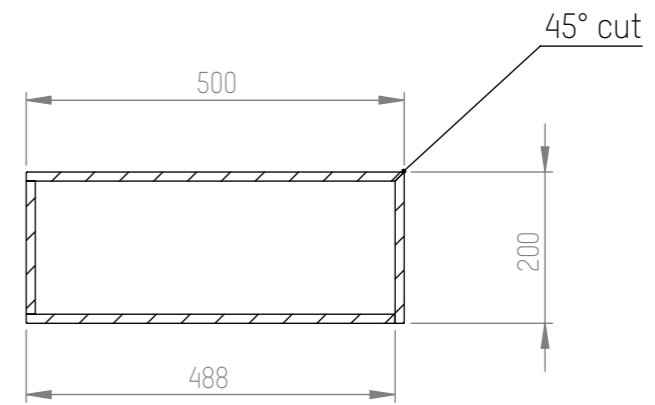

Top

Front

SECTION B-B

SECTION A-A

20191216

Studio Piet Boon / Cocoon
Sanitair Collection
Cabinet 120 x 50 - h20
version 1 drawer

Scale 1:10
Units: mm

Top

Front

SECTION B-B

SECTION A-A

20191216

Studio Piet Boon / Cocoon
Sanitair Collection
Cabinet 120 x 50 - h20
version 2 drawers

Scale 1:10
Units: mm