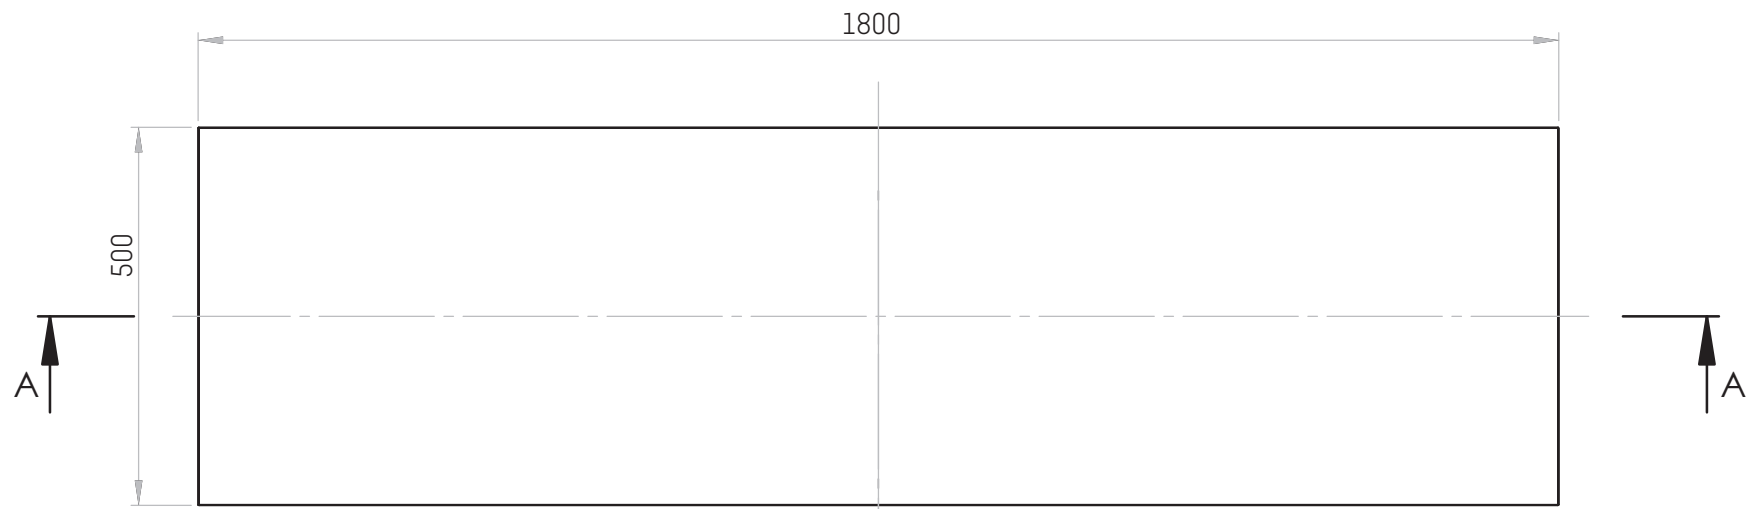

Top

Front

SECTION B-B

SECTION A-A

20181106

Studio Piet Boon / Cocoon
Sanitair Collection
Cabinet 180 x 50 x 20h

Scale 1:10
Units: mm