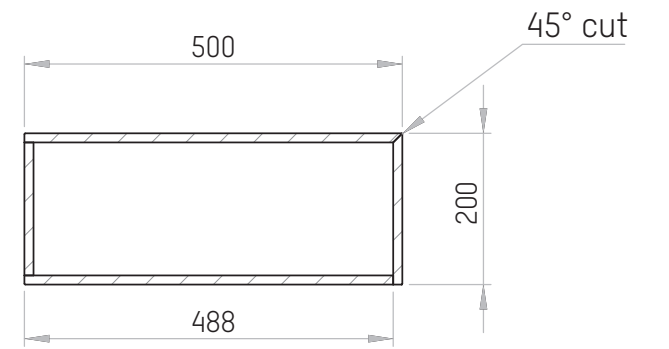

Top

Front

SECTION B-B

SECTION A-A

20181106

Studio Piet Boon / Cocoon
Sanitair Collection
Cabinet 180 x 50 x 20h

Scale 1:10
Units: mm