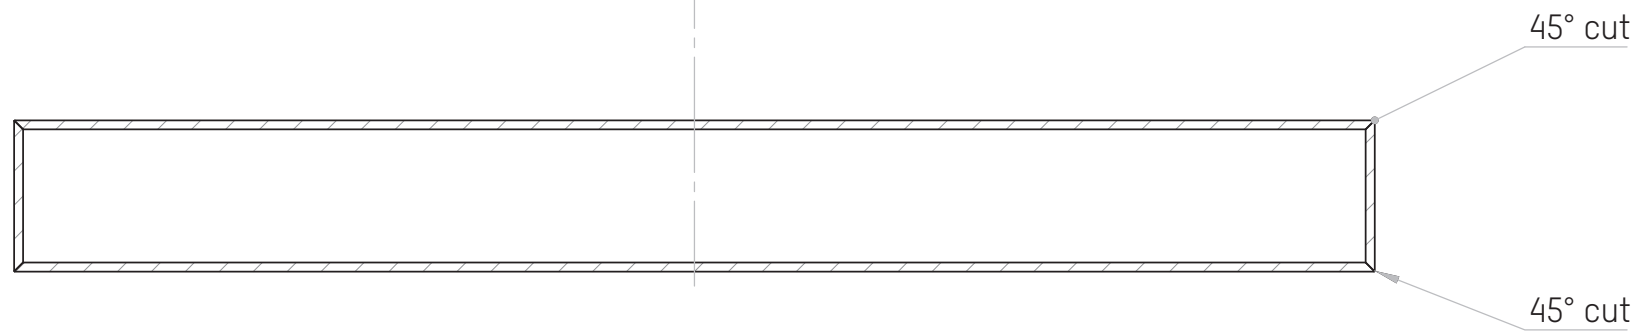

Top

Front

SECTION B-B

SECTION A-A

20181106

Studio Piet Boon / Cocoon
Sanitair Collection
Cabinet 180 x 50 x 20h

Scale 1:10
Units: mm