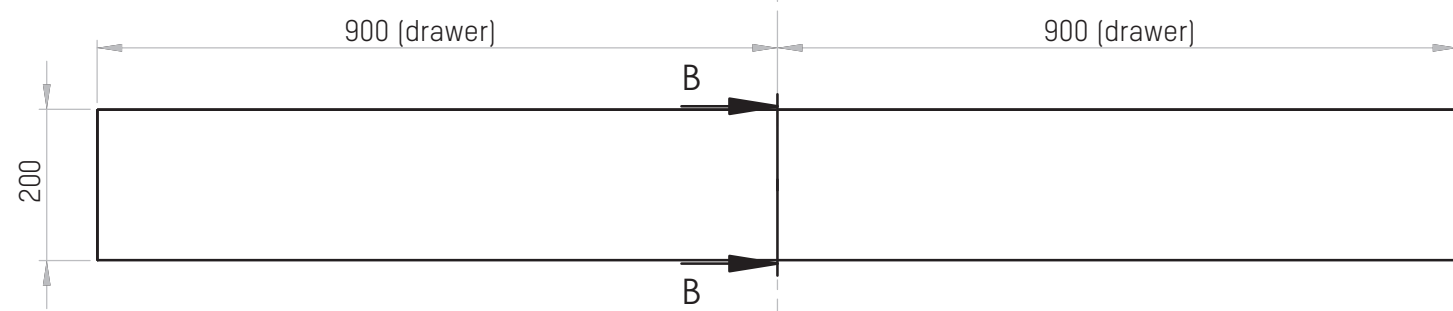

Top

Front

SECTION B-B

SECTION A-A

20181106

Studio Piet Boon / Cocoon
Sanitair Collection
Cabinet 180 x 50 x 20h

Scale 1:10
Units: mm