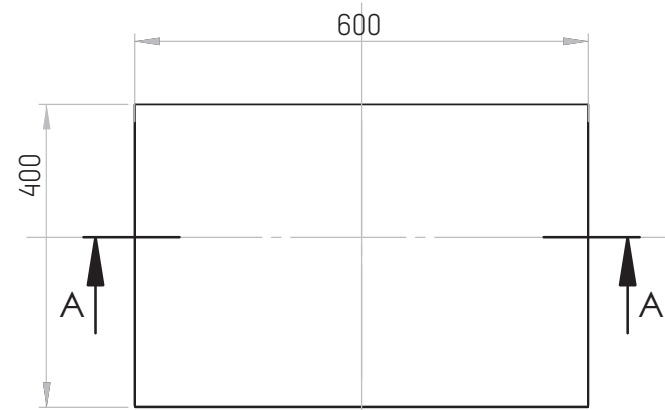

Top

Front

SECTION B-B

Cross section when open

SECTION A-A

20181116

Studio Piet Boon / Cocoon
Sanitair Collection
Cabinet 60 x 40 x 20h

Scale 1:10
Units: mm