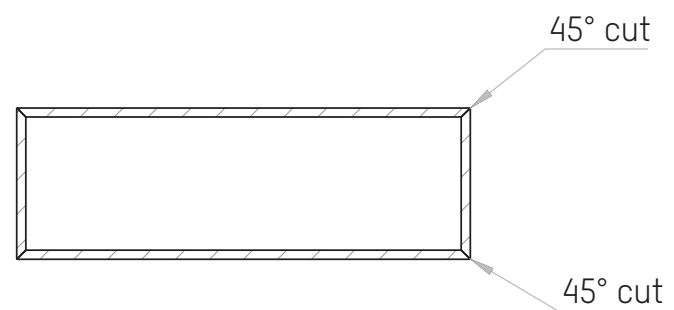

Top

Front

SECTION B-B

Cross section when open

SECTION A-A

20181116

Studio Piet Boon / Cocoon
Sanitair Collection
Cabinet 60 x 40 x 20h

Scale 1:10
Units: mm