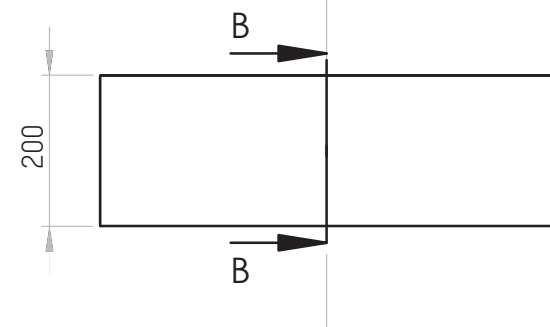

Top

Front

SECTION B-B

Cross section when open

SECTION A-A

20181116

Studio Piet Boon / Cocoon
Sanitair Collection
Cabinet 60 x 40 x 20h

Scale 1:10
Units: mm