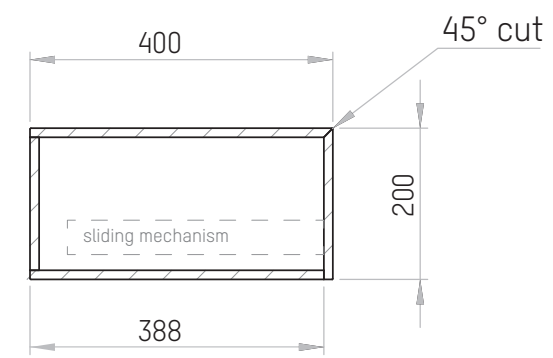

Top

Front

SECTION B-B

Cross section when open

SECTION A-A

20181116

Studio Piet Boon / Cocoon
Sanitair Collection
Cabinet 60 x 40 x 20h

Scale 1:10
Units: mm