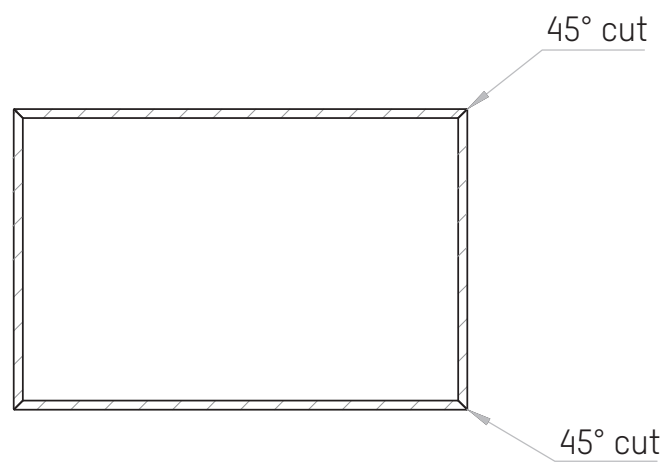

Top

Front

SECTION A-A

SECTION B-B

Cross section when open

20181116

Studio Piet Boon / Cocoon  
Sanitair Collection  
Cabinet 60 x 40 x 40h

Scale 1:10  
Units: mm