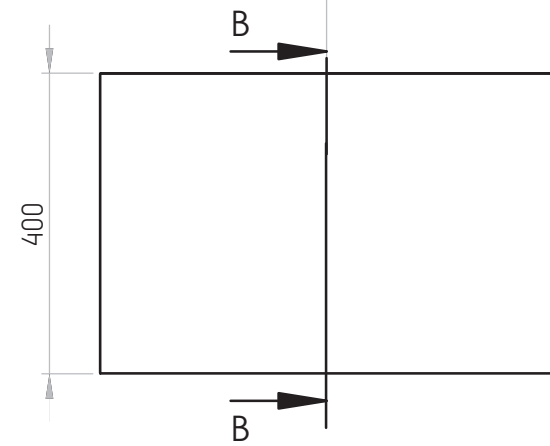

Top

Front

SECTION A-A

SECTION B-B

Cross section when open

20181116

Studio Piet Boon / Cocoon  
Sanitair Collection  
Cabinet 60 x 40 x 40h

Scale 1:10  
Units: mm