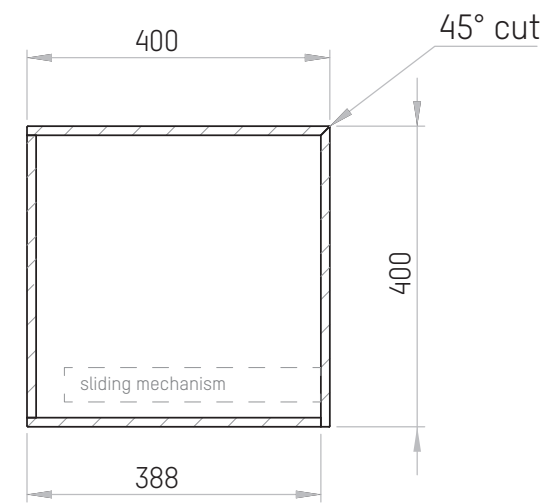

Top

Front

SECTION A-A

SECTION B-B

Cross section when open

20181116

Studio Piet Boon / Cocoon  
Sanitair Collection  
Cabinet 60 x 40 x 40h

Scale 1:10  
Units: mm