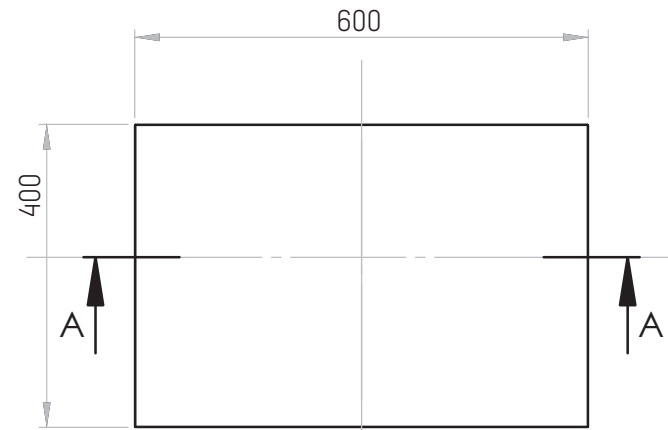

Top

Front

SECTION A-A

SECTION B-B

Cross section when open

20181116

Studio Piet Boon / Cocoon  
Sanitair Collection  
Cabinet 60 x 40 x 40h

Scale 1:10  
Units: mm