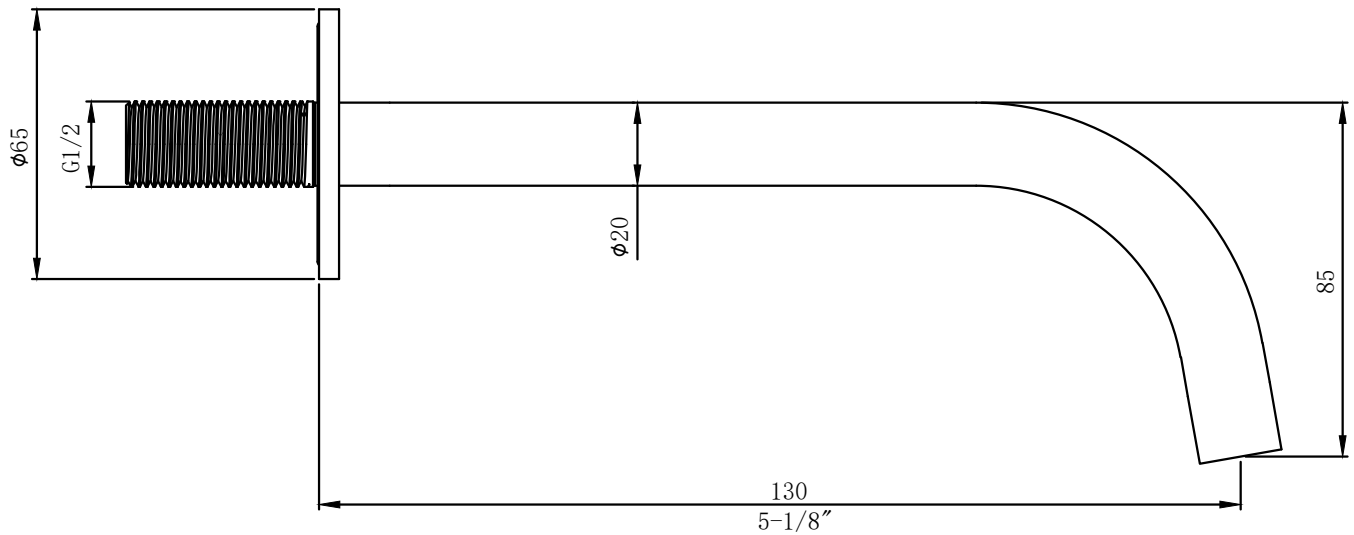

Piet Boon Wall mounted spout

Article number: PB 10.0

PIETBOON

by

COCOON

Dimensioned drawing

Piet Boon Wall mounted mixer

Article number: PB 01-EXT

PIETBOON

by

COCOON

Dimensioned drawing