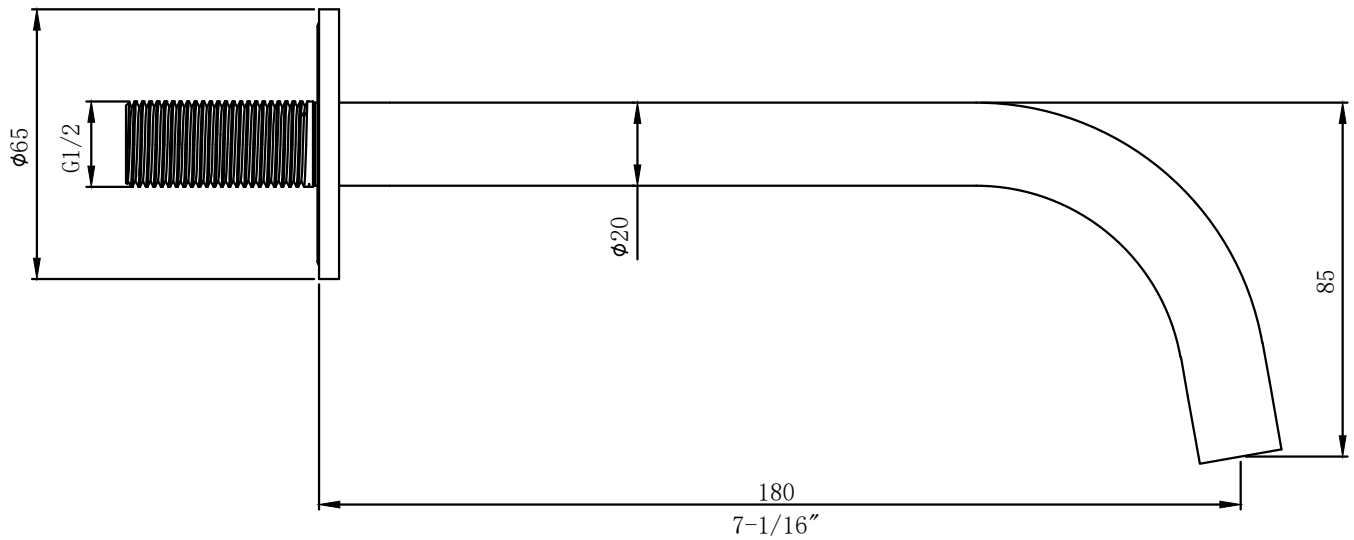

Piet Boon Wall mounted spout

Article number: PB 10.1

PIETBOON

by

COCOON

Dimensioned drawing

Piet Boon Wall mounted mixer

Article number: PB 01-EXT

PIETBOON

by

COCOON

Dimensioned drawing