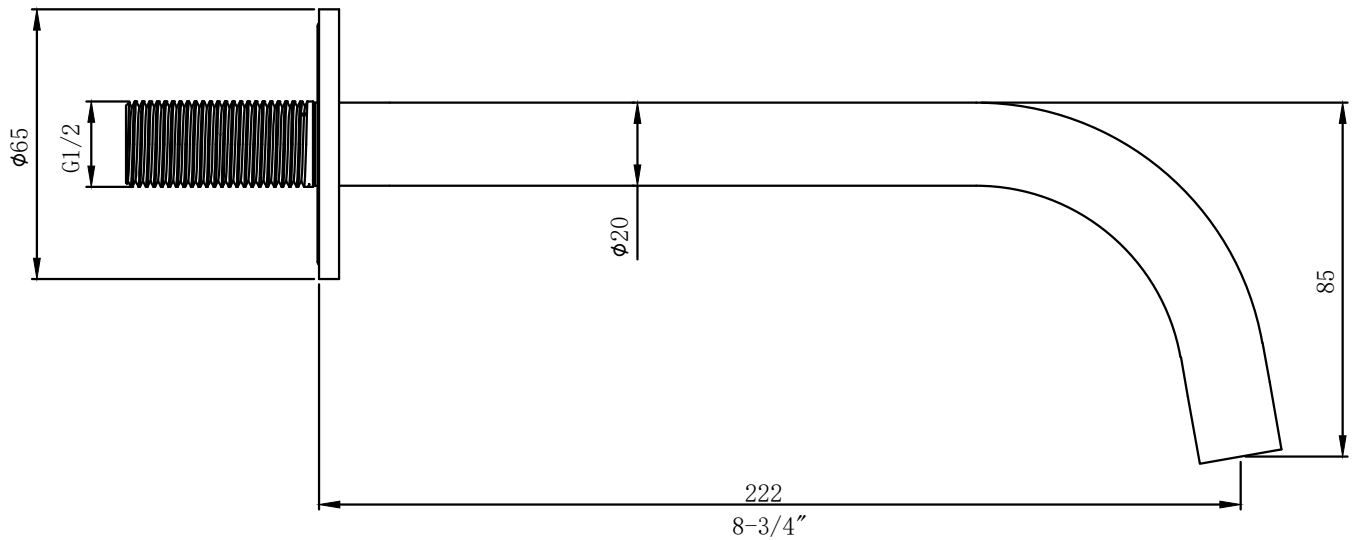

Piet Boon Wall mounted spout

Article number: PB 10.2

PIETBOON

by

COCOON

Dimensioned drawing

Piet Boon Wall mounted mixer

Article number: PB 01-EXT

PIETBOON

by

COCOON

Dimensioned drawing