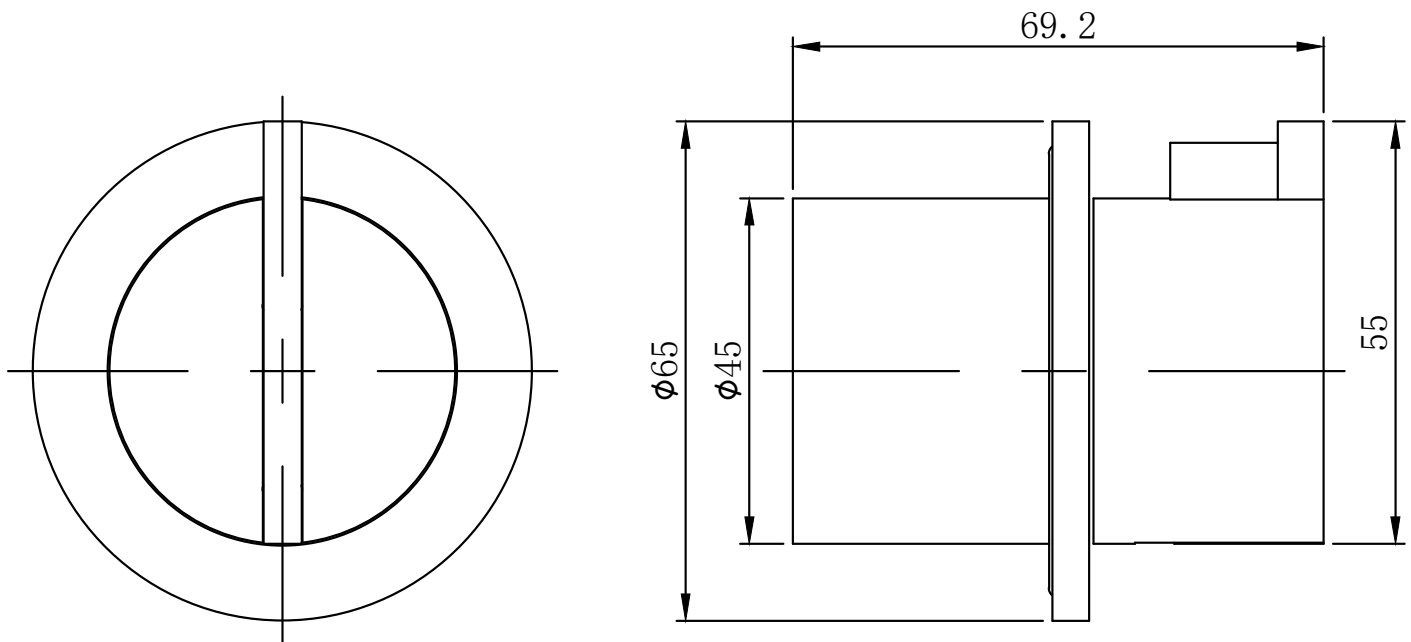

Piet Boon Handle for diverter

Article number: PB 01-DIV-EXT

PIETBOON

by

COCOON

Dimensioned drawing

Dimensioned drawing

Piet Boon Wall mounted spout

Article number: PB 10

PIETBOON

by

COCOON

Dimensioned drawing

Dimensioned drawing