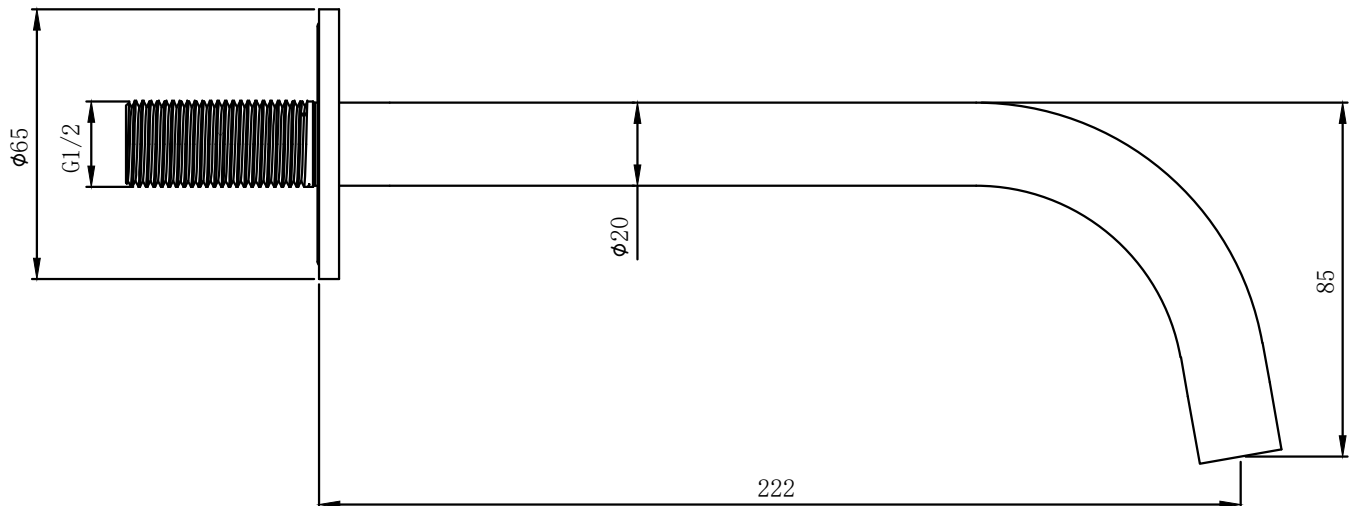

Piet Boon Handle for diverter

Article number: PB 01-DIV-EXT

PIETBOON

by

COCOON

Dimensioned drawing

Dimensioned drawing

Piet Boon Wall mounted spout

Article number: PB 10

PIETBOON

by

COCOON

Dimensioned drawing

Dimensioned drawing