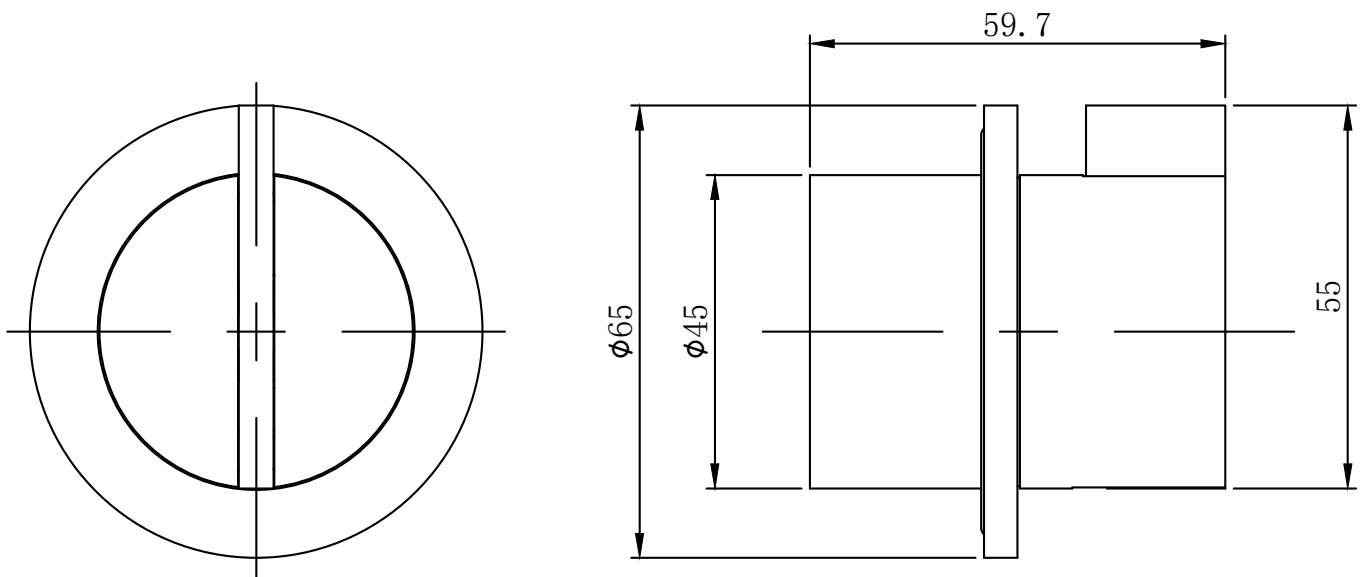

Piet Boon Handle for diverter

Article number: PB 01-DIV-EXT

PIETBOON

by

COCOON

Dimensioned drawing

Dimensioned drawing

Piet Boon Wall mounted spout

Article number: PB 10

PIETBOON

by

COCOON

Dimensioned drawing

Dimensioned drawing