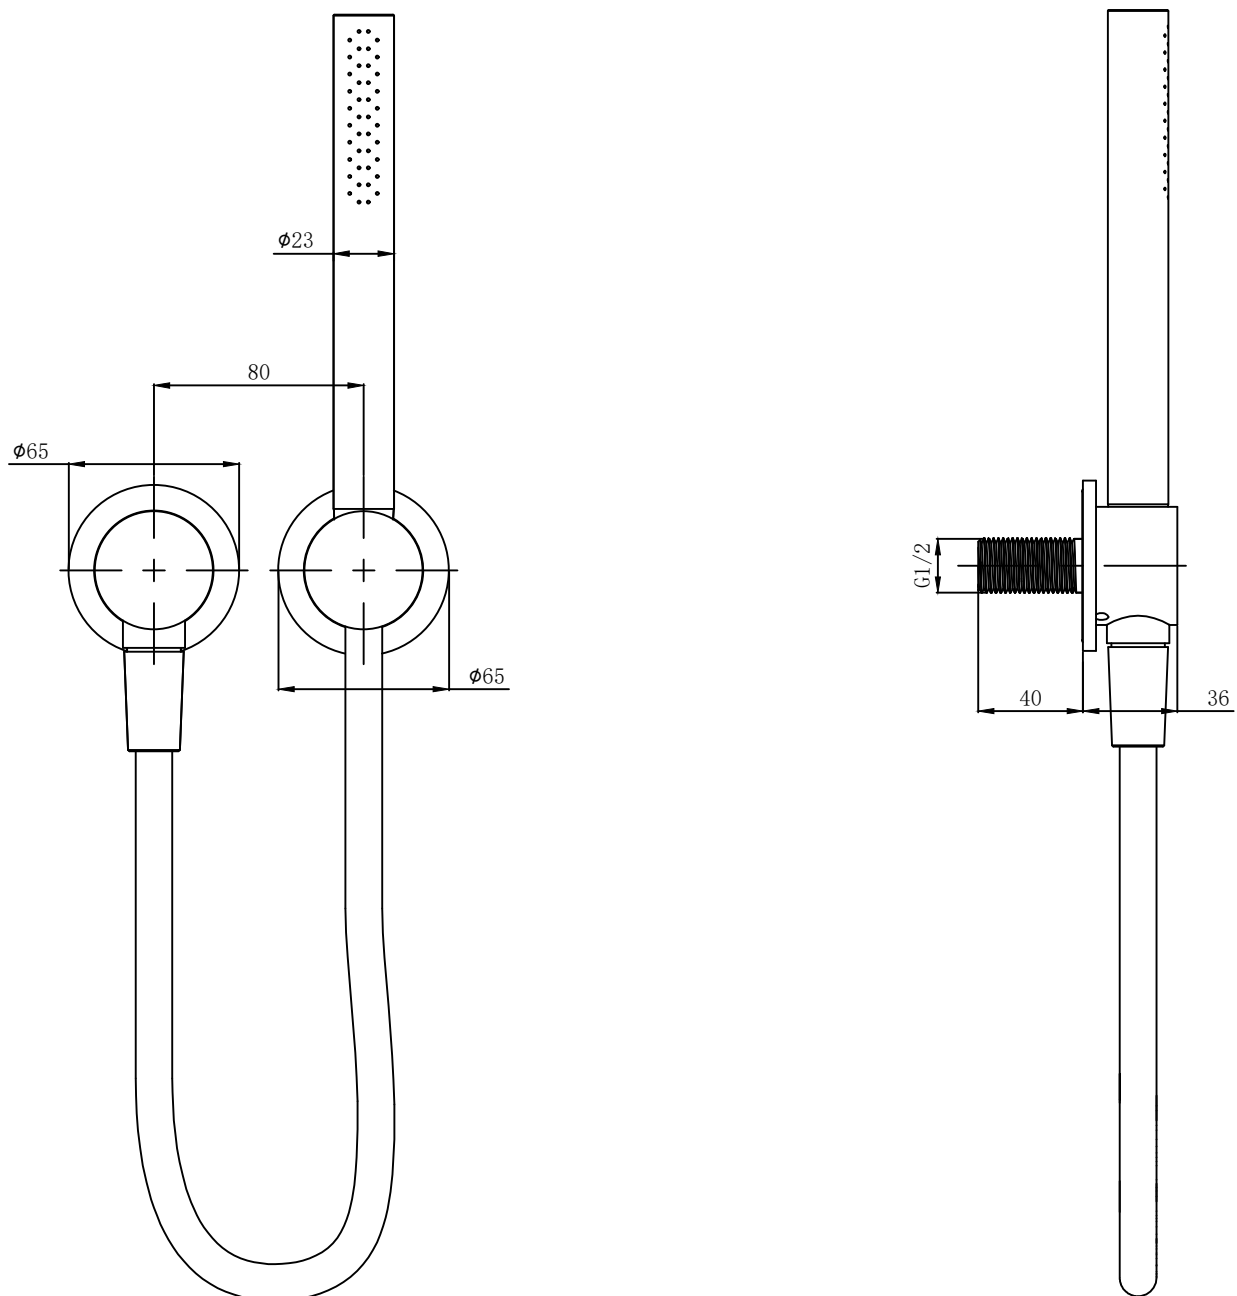

**Piet Boon** Handle for diverter

Article number: PB 01-DIV-EXT

**PIETBOON**

by

**COCOON**

---

**Dimensioned drawing**

---

**Dimensioned drawing**

**Dimensioned drawing**

**Dimensioned drawing**