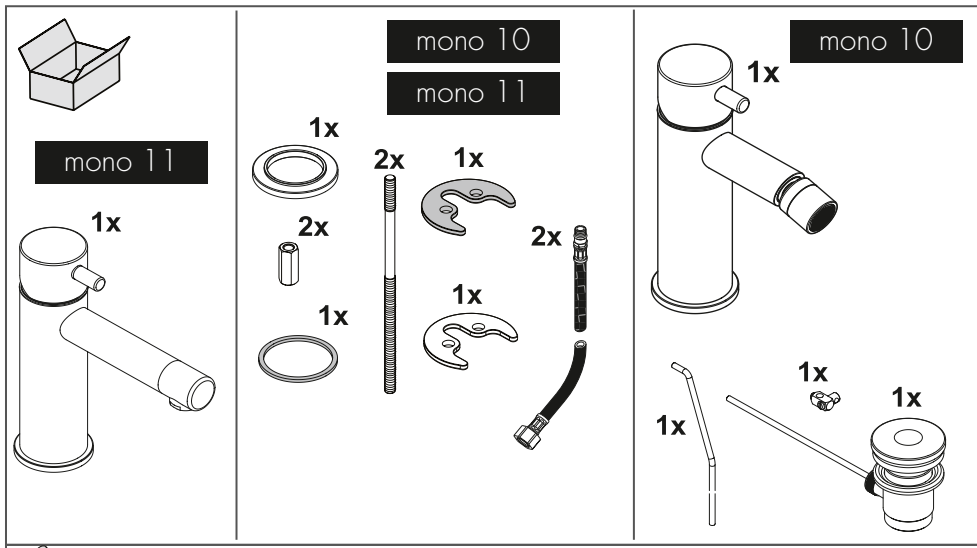

MONO 10 & MONO 11

Deck mounted basin mixer
Bidet mixer

COCOON
www.bycocoon.com

Installation Manual

MONO 10 & MONO 11

COCOON
www.bycocoon.com

create your professional account and
order safely online at
www.bycocoon.com