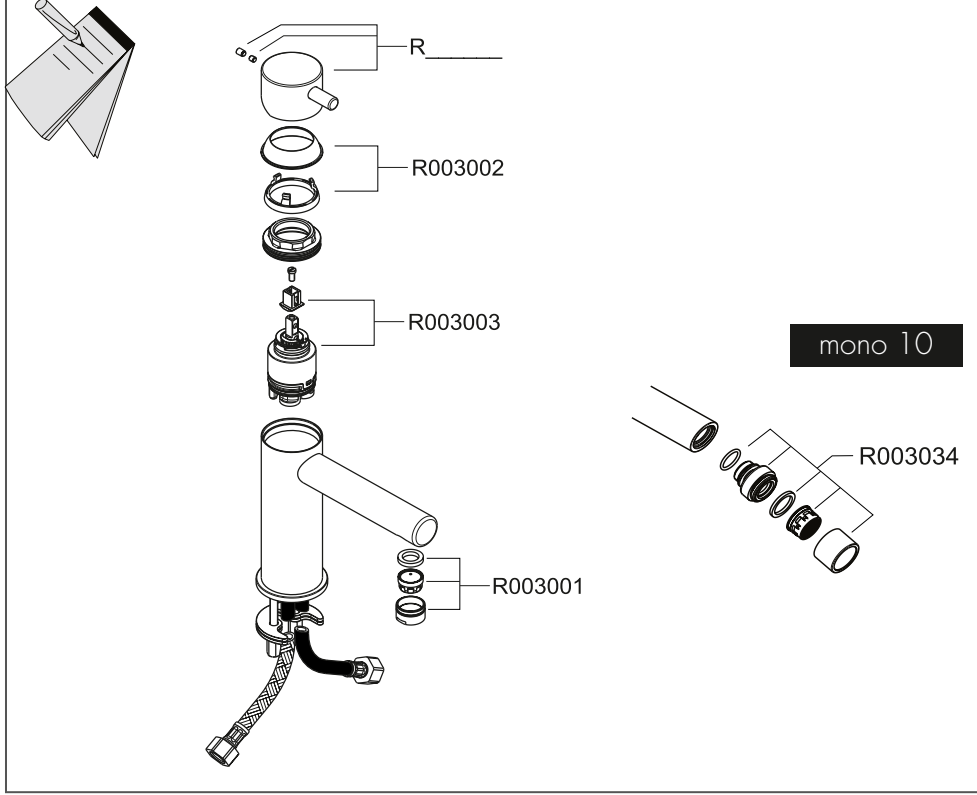

MONO 10 & MONO 11

Deck mounted basin mixer
Bidet mixer

COCOON
www.bycocoon.com

Installation Manual

MONO 10 & MONO 11

COCOON
www.bycocoon.com

create your professional account and
order safely online at
www.bycocoon.com