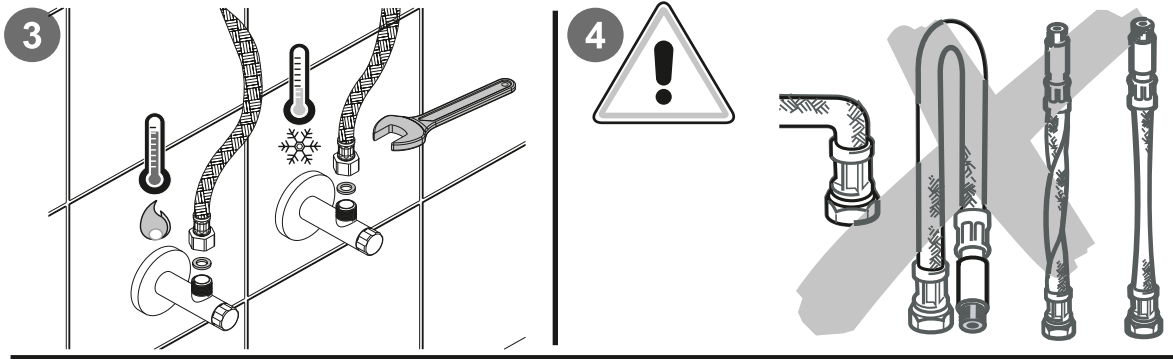

MONO 10 & MONO 11

Deck mounted basin mixer
Bidet mixer

COCOON
www.bycocoon.com

Installation Manual

MONO 10 & MONO 11

COCOON
www.bycocoon.com

create your professional account and
order safely online at
www.bycocoon.com