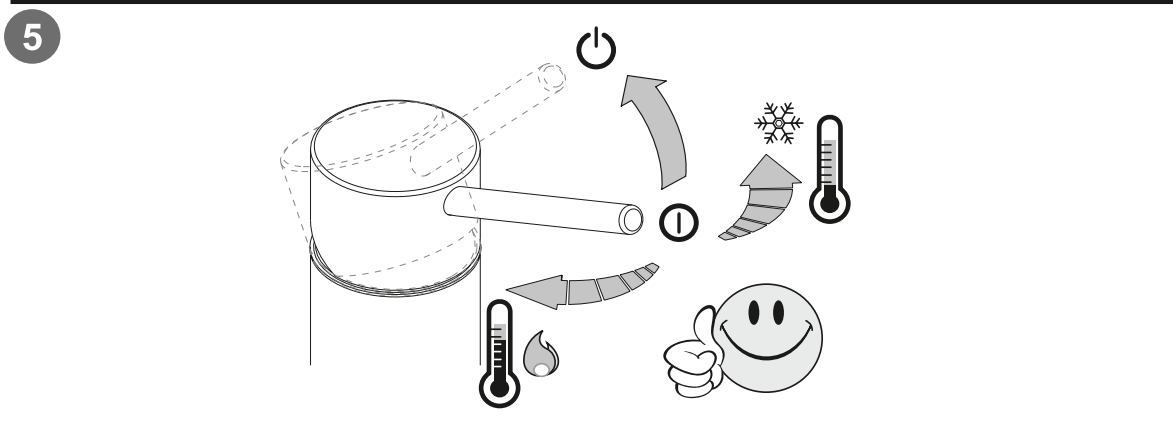

MONO 10 & MONO 11

Deck mounted basin mixer
Bidet mixer

COCOON
www.bycocoon.com

Installation Manual

MONO 10 & MONO 11

COCOON
www.bycocoon.com

create your professional account and
order safely online at
www.bycocoon.com