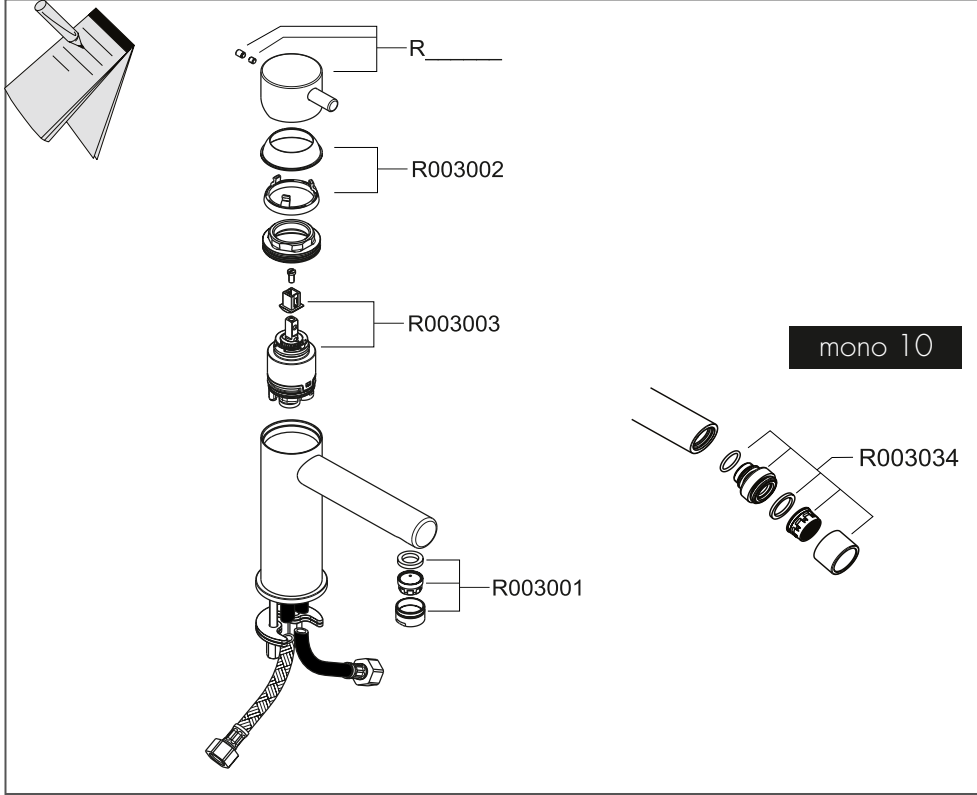

MONO 10 & MONO 11

Deck mounted basin mixer
Bidet mixer

COCOON
www.bycocoon.com

Installation Manual

MONO 10 & MONO 11

COCOON
www.bycocoon.com

create your professional account and
order safely online at
www.bycocoon.com