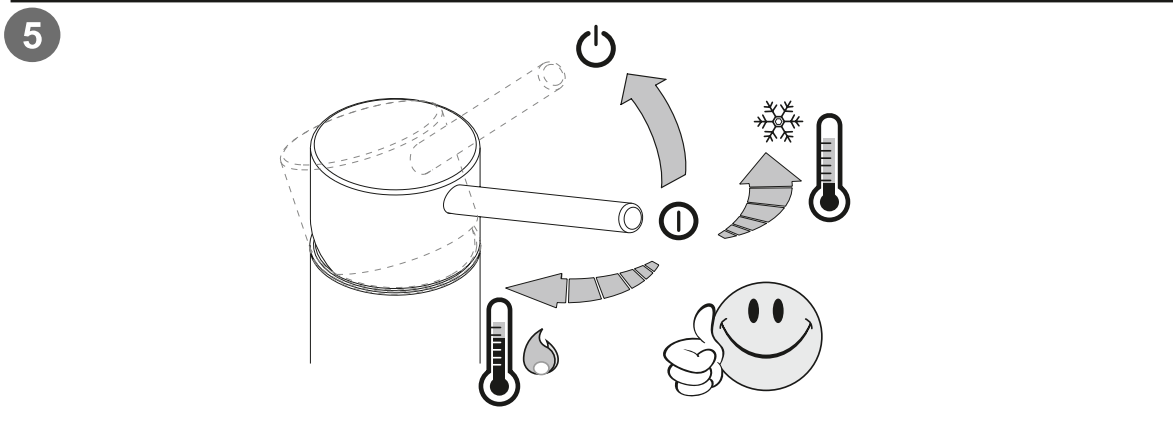

MONO 10 & MONO 11

Deck mounted basin mixer
Bidet mixer

COCOON
www.bycocoon.com

Installation Manual

MONO 10 & MONO 11

COCOON
www.bycocoon.com

create your professional account and
order safely online at
www.bycocoon.com