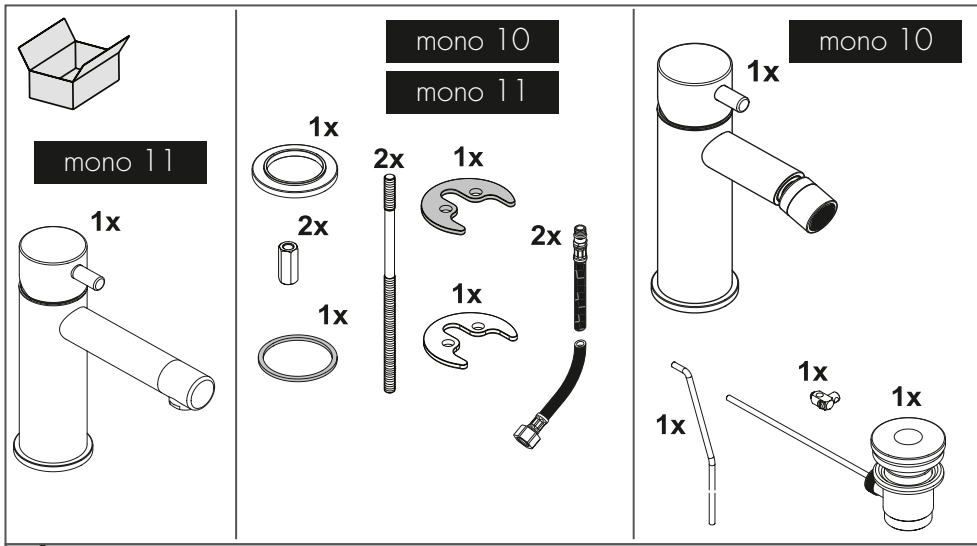

MONO 10 & MONO 11

Deck mounted basin mixer
Bidet mixer

COCOON
www.bycocoon.com

Installation Manual

MONO 10 & MONO 11

COCOON
www.bycocoon.com

create your professional account and
order safely online at
www.bycocoon.com