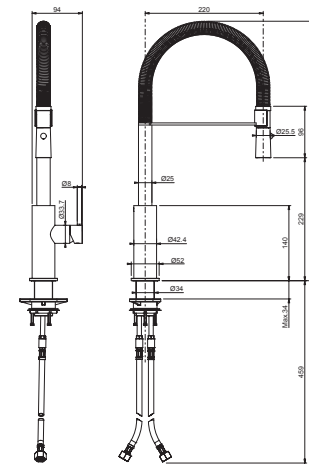

# MONO 12 & MONO 13 & MONO 14

Kitchen tap

Kitchen tap with pull-out spray

COCOON  
[www.bycocoon.com](http://www.bycocoon.com)

Installation Manual

**MONO 12 & MONO 13 & MONO 14**

**COCOON**  
[www.bycocoon.com](http://www.bycocoon.com)