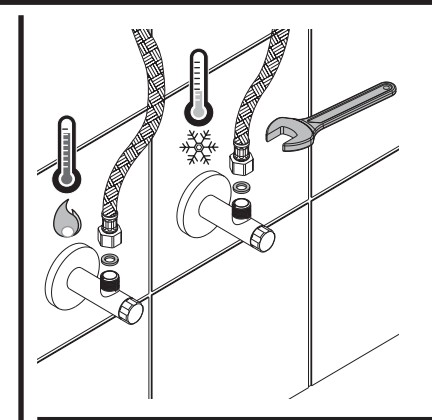

# MONO 12 & MONO 13 & MONO 14

Kitchen tap

Kitchen tap with pull-out spray

COCOON  
[www.bycocoon.com](http://www.bycocoon.com)

Installation Manual

**MONO 12 & MONO 13 & MONO 14**

**COCOON**  
[www.bycocoon.com](http://www.bycocoon.com)