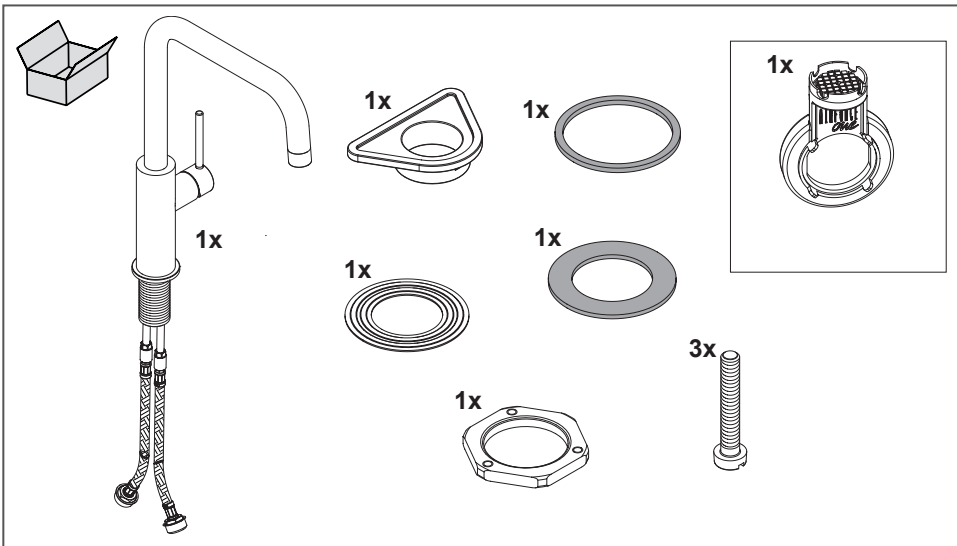

# MONO 12 & MONO 13 & MONO 14

Kitchen tap

Kitchen tap with pull-out spray

COCOON  
[www.bycocoon.com](http://www.bycocoon.com)

Installation Manual

**MONO 12 & MONO 13 & MONO 14**

**COCOON**  
[www.bycocoon.com](http://www.bycocoon.com)