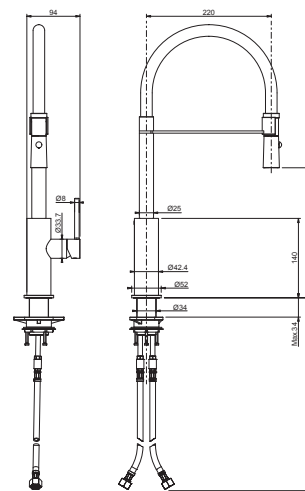

# MONO 12 & MONO 13 & MONO 14

Kitchen tap

Kitchen tap with pull-out spray

COCOON  
[www.bycocoon.com](http://www.bycocoon.com)

Installation Manual

**MONO 12 & MONO 13 & MONO 14**

**COCOON**  
[www.bycocoon.com](http://www.bycocoon.com)