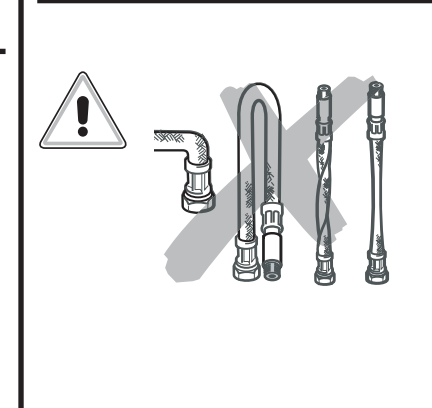

# MONO 12 & MONO 13 & MONO 14

Kitchen tap

Kitchen tap with pull-out spray

COCOON  
[www.bycocoon.com](http://www.bycocoon.com)

Installation Manual

**MONO 12 & MONO 13 & MONO 14**

**COCOON**  
[www.bycocoon.com](http://www.bycocoon.com)