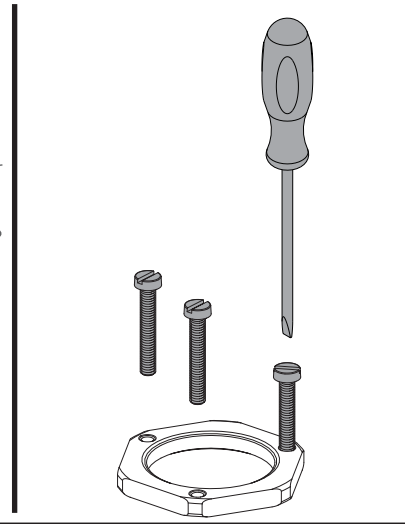

# MONO 12 & MONO 13 & MONO 14

Kitchen tap

Kitchen tap with pull-out spray

COCOON  
[www.bycocoon.com](http://www.bycocoon.com)

Installation Manual

**MONO 12 & MONO 13 & MONO 14**

**COCOON**  
[www.bycocoon.com](http://www.bycocoon.com)