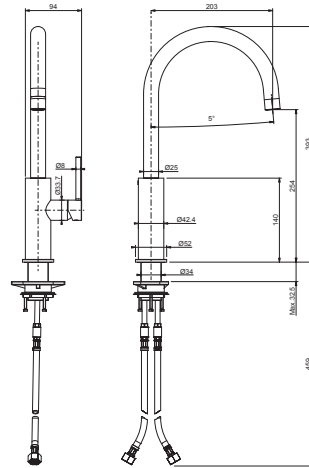

# MONO 12 & MONO 13 & MONO 14

Kitchen tap

Kitchen tap with pull-out spray

COCOON  
[www.bycocoon.com](http://www.bycocoon.com)

Installation Manual

**MONO 12 & MONO 13 & MONO 14**

**COCOON**  
[www.bycocoon.com](http://www.bycocoon.com)