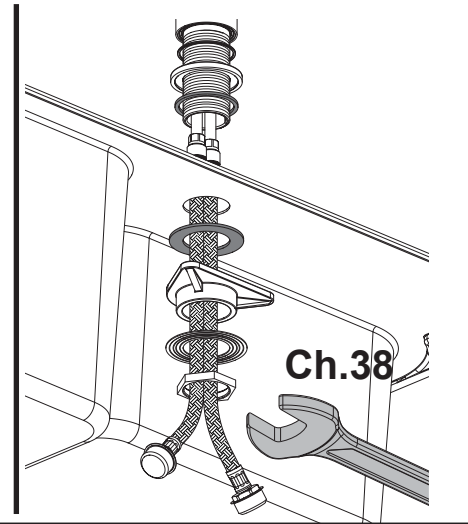

# MONO 12 & MONO 13 & MONO 14

Kitchen tap

Kitchen tap with pull-out spray

COCOON  
[www.bycocoon.com](http://www.bycocoon.com)

Installation Manual

**MONO 12 & MONO 13 & MONO 14**

**COCOON**  
[www.bycocoon.com](http://www.bycocoon.com)