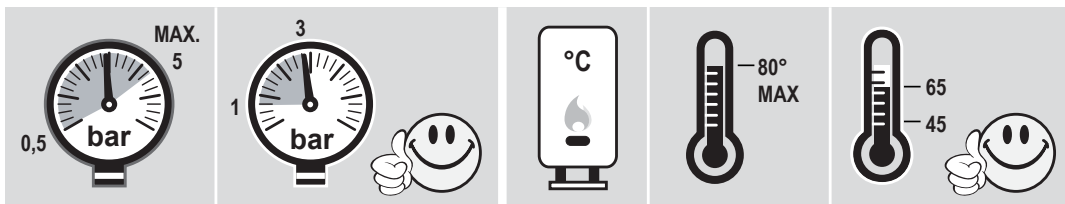

# MONO 12 & MONO 13 & MONO 14

Kitchen tap

Kitchen tap with pull-out spray

COCOON  
[www.bycocoon.com](http://www.bycocoon.com)

Installation Manual

**MONO 12 & MONO 13 & MONO 14**

**COCOON**  
[www.bycocoon.com](http://www.bycocoon.com)