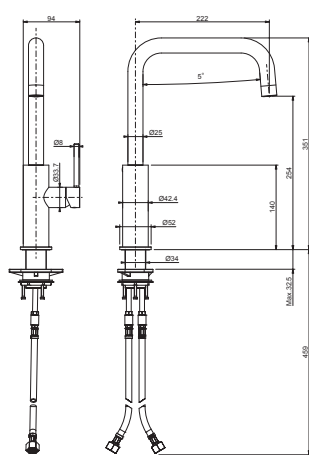

# MONO 12 & MONO 13 & MONO 14

Kitchen tap

Kitchen tap with pull-out spray

COCOON  
[www.bycocoon.com](http://www.bycocoon.com)

Installation Manual

**MONO 12 & MONO 13 & MONO 14**

**COCOON**  
[www.bycocoon.com](http://www.bycocoon.com)