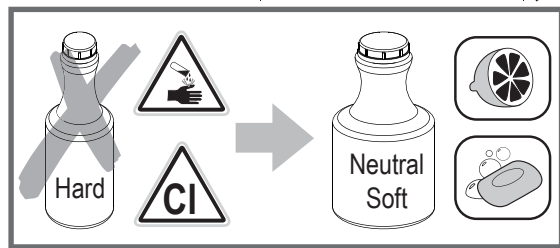

# MONO 12 & MONO 13 & MONO 14

Kitchen tap

Kitchen tap with pull-out spray

COCOON  
[www.bycocoon.com](http://www.bycocoon.com)

Installation Manual

**MONO 12 & MONO 13 & MONO 14**

**COCOON**  
[www.bycocoon.com](http://www.bycocoon.com)