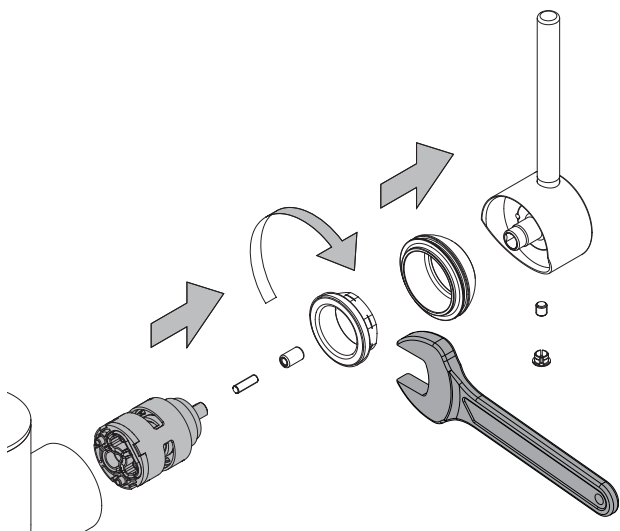

# MONO 12 & MONO 13 & MONO 14

Kitchen tap

Kitchen tap with pull-out spray

COCOON  
[www.bycocoon.com](http://www.bycocoon.com)

Installation Manual

**MONO 12 & MONO 13 & MONO 14**

**COCOON**  
[www.bycocoon.com](http://www.bycocoon.com)