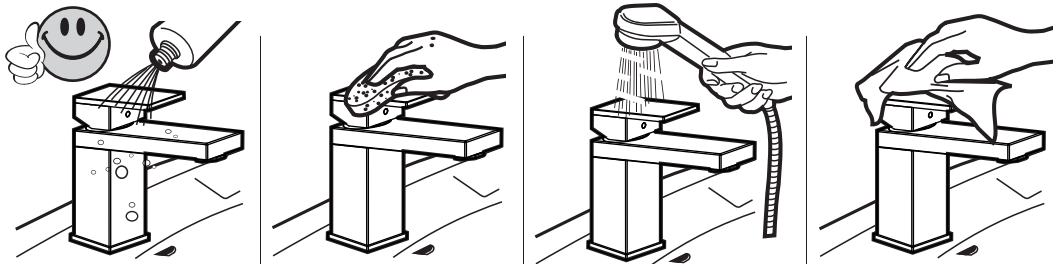

# MONO 12 & MONO 13 & MONO 14

Kitchen tap

Kitchen tap with pull-out spray

COCOON  
[www.bycocoon.com](http://www.bycocoon.com)

Installation Manual

**MONO 12 & MONO 13 & MONO 14**

**COCOON**  
[www.bycocoon.com](http://www.bycocoon.com)