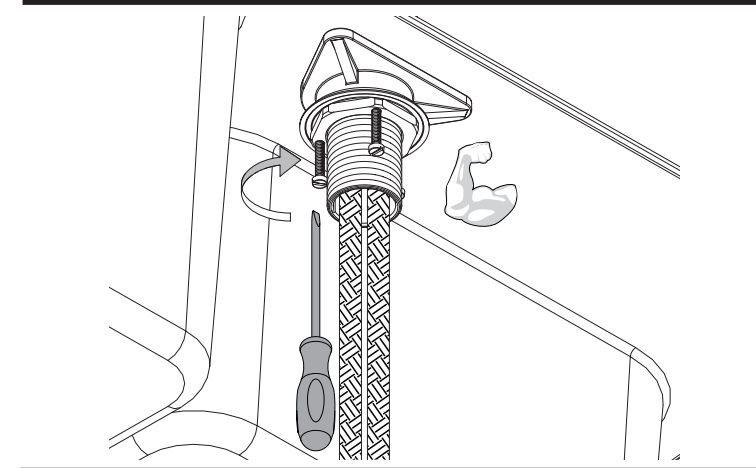

# MONO 12 & MONO 13 & MONO 14

Kitchen tap

Kitchen tap with pull-out spray

COCOON  
[www.bycocoon.com](http://www.bycocoon.com)

Installation Manual

**MONO 12 & MONO 13 & MONO 14**

**COCOON**  
[www.bycocoon.com](http://www.bycocoon.com)