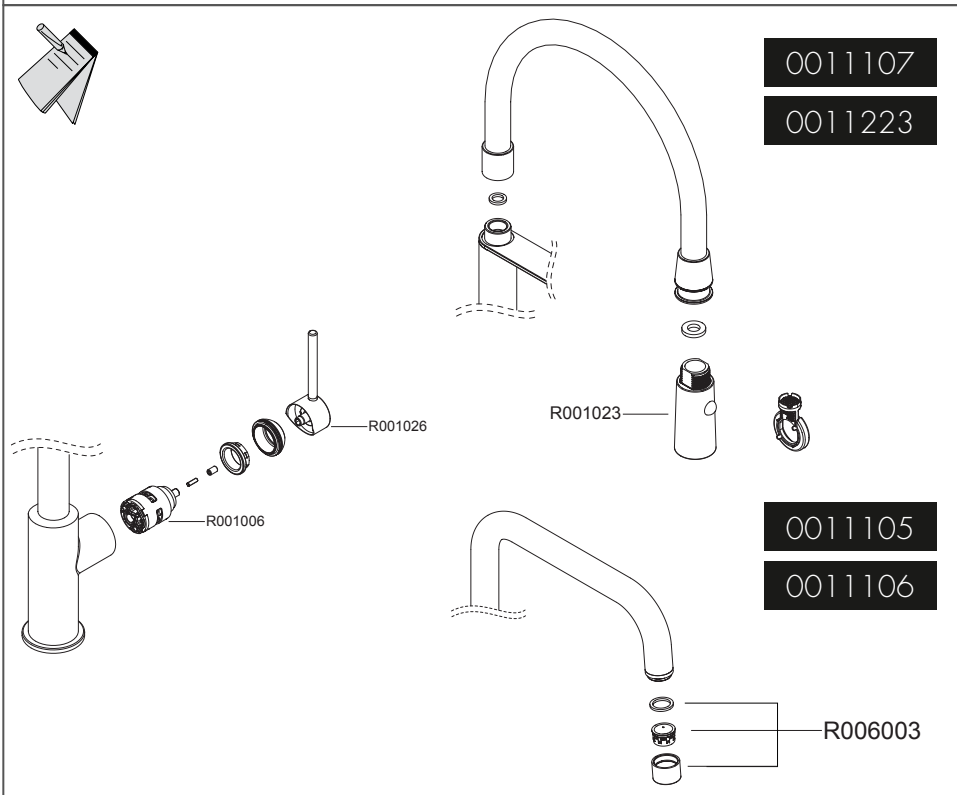

# MONO 12 & MONO 13 & MONO 14

Kitchen tap

Kitchen tap with pull-out spray

COCOON  
[www.bycocoon.com](http://www.bycocoon.com)

Installation Manual

**MONO 12 & MONO 13 & MONO 14**

**COCOON**  
[www.bycocoon.com](http://www.bycocoon.com)