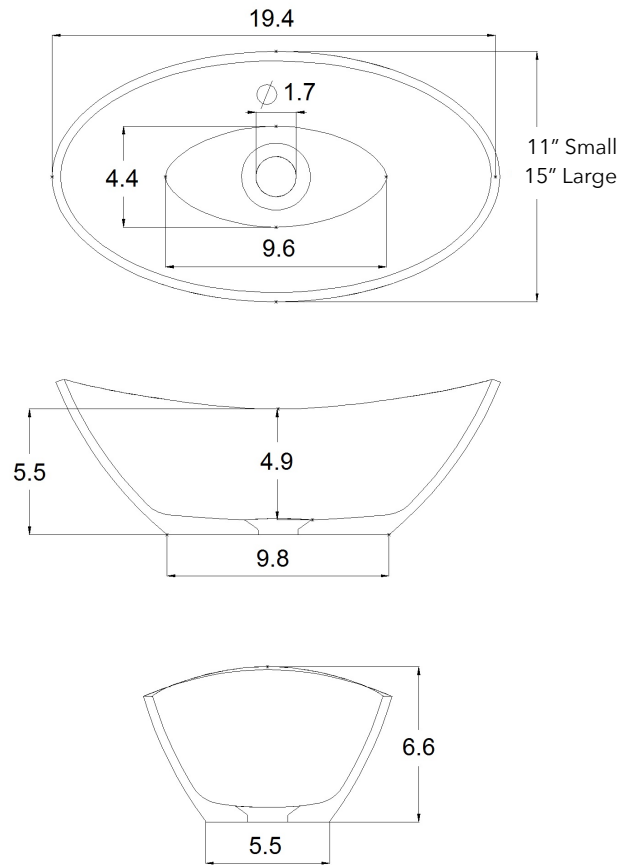

SPECIFICATIONS

SMALL

Matte Finish item# 15TW102
Gloss Finish item# 15TG102

LARGE

Matte Finish item# 15TW109
Gloss Finish item# 15TG109

TOP
VIEW

FRONT
VIEW

SIDE
VIEW

Drain kit required.
contact us.

Suggested Bathtub
RIVA

Small : LWH 20" x 11" x 7"
Large : LWH 20" x 15" x 7"
Inside Depth : 5"
Edge / Rim width : 0.5"
Waste diameter : 1.77" (45mm)
Weight : S 10 lbs / L 14 lbs

Overflow : No Overflow included
Tap holes : None
Material : 100% DADOquartz
Color : White
Finish : Gloss or Matte
Warranty : Lifetime