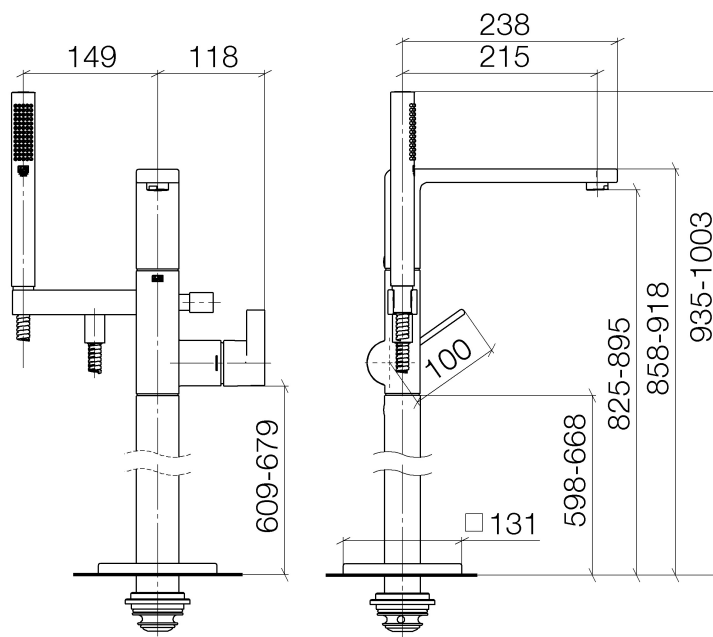

LULU Single-lever bath mixer with stand pipe 215mm
Article number: 25863710

Exploded assembly drawing

LULU Single-lever bath mixer with stand pipe 215mm

Article number: 25863710

Order quantity

No.	Article number	Name	Installation quantity
1	28013979ff0010	shower	1
2	093002072ff	hose	1
3	09184011890	sleeve	1
4	09311105890	pin	1
5	09311104090	pin	3
6	09230114190	back-flow preventer	1
7	09141001090	seal	2
8	092403130ff	nipple	1
9	9016020230090	spring	1
10	09310909420ff	pull-rod	1
11	09141005590	seal	1
12	092134080ff	nipple	1
13	09141003390	seal	1
14	09240306990	nipple	1
15	092102069ff	cover	1
16	09142002690	seal	1
17	0431200340090	plug	2
18	90117104300ff	spout	1
19	09141003190	seal	1
20	092071031ff	handle	1
21	09141014890	seal	2
22	9015050390090	cartridge	1
23	09240429890	nut	1
24	09141003790	seal	1
25	092830036ff	cover	1
26	092080022ff	handle	1
27	09311103090	pin	1
28	90312008700ff	plug	1
29	09141013990	seal	4

LULU Single-lever bath mixer with stand pipe 215mm

Article number: 25863710

30	0428220250090	connection	2
31	09209305190	holder	2
32	04282202400ff	pipe	1
33	092771011ff	rosette	1
34	09140310790	seal	1
35	09141008490	seal	1
36	09141001890	seal	1

Flow rate chart