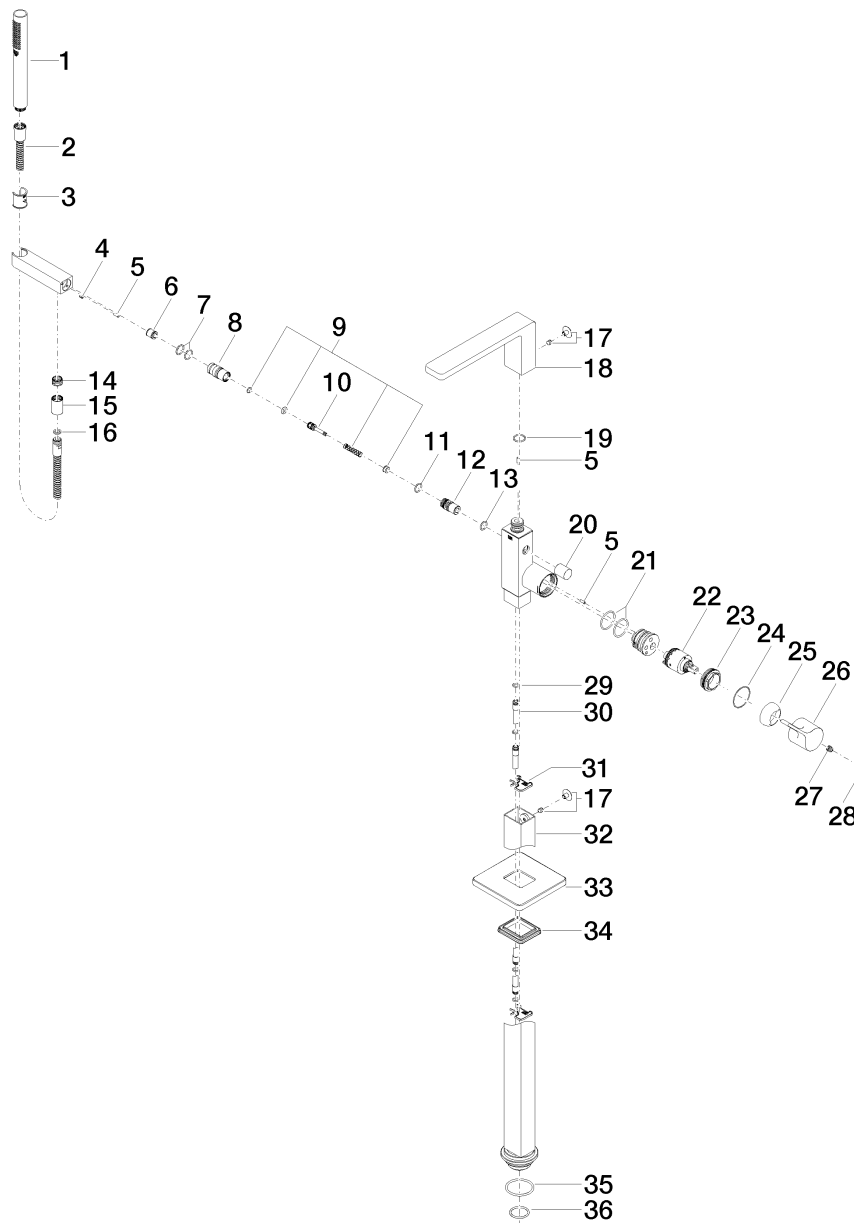

LULU Single-lever bath mixer with stand pipe 215mm
Article number: 25863710

Exploded assembly drawing

LULU Single-lever bath mixer with stand pipe 215mm

Article number: 25863710

Order quantity

No.	Article number	Name	Installation quantity
1	28013979ff0010	shower	1
2	093002072ff	hose	1
3	09184011890	sleeve	1
4	09311105890	pin	1
5	09311104090	pin	3
6	09230114190	back-flow preventer	1
7	09141001090	seal	2
8	092403130ff	nipple	1
9	9016020230090	spring	1
10	09310909420ff	pull-rod	1
11	09141005590	seal	1
12	092134080ff	nipple	1
13	09141003390	seal	1
14	09240306990	nipple	1
15	092102069ff	cover	1
16	09142002690	seal	1
17	0431200340090	plug	2
18	90117104300ff	spout	1
19	09141003190	seal	1
20	092071031ff	handle	1
21	09141014890	seal	2
22	9015050390090	cartridge	1
23	09240429890	nut	1
24	09141003790	seal	1
25	092830036ff	cover	1
26	092080022ff	handle	1
27	09311103090	pin	1
28	90312008700ff	plug	1
29	09141013990	seal	4

LULU Single-lever bath mixer with stand pipe 215mm

Article number: 25863710

30	0428220250090	connection	2
31	09209305190	holder	2
32	04282202400ff	pipe	1
33	092771011ff	rosette	1
34	09140310790	seal	1
35	09141008490	seal	1
36	09141001890	seal	1

Flow rate chart