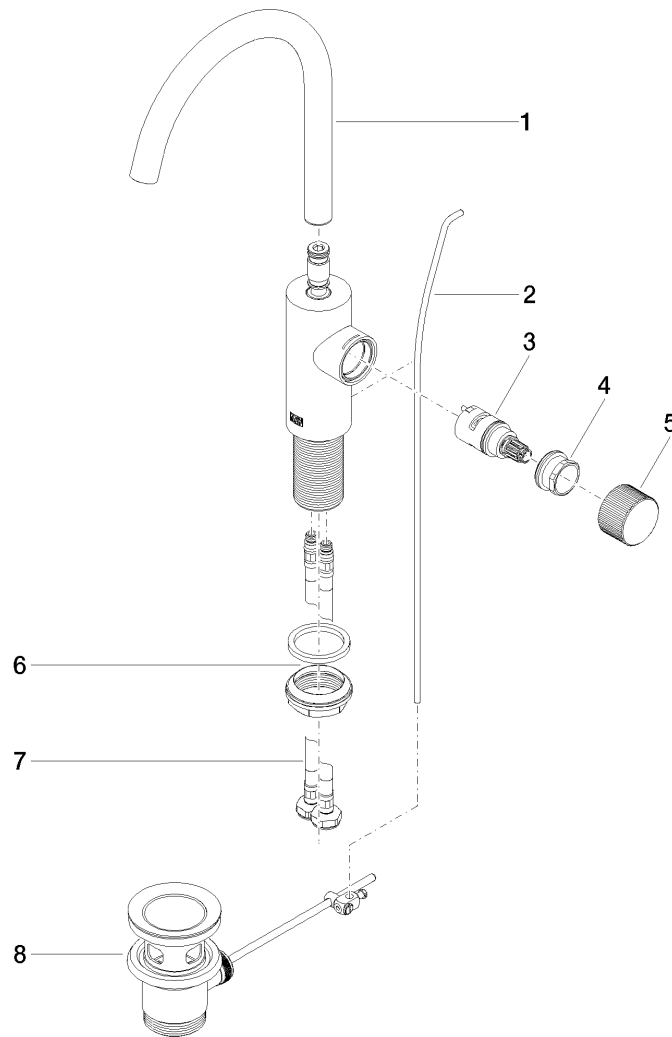

META Single-lever basin mixer 167mm

Article number: 33500665

Exploded assembly drawing

META Single-lever basin mixer 167mm

Article number: 33500665

Order quantity

No.	Article number	Name	Installation quantity
1	90282232000ff	spout	1
2	093109110ff	pull-rod	1
3	9090031690090	top	1
4	09240426690	nut	1
5	092066011ff	handle	1
6	0423100440790	fixing set	1
7	0430041000090	hose	2
8	04110100100ff	pop-up waste	1

Flow rate chart