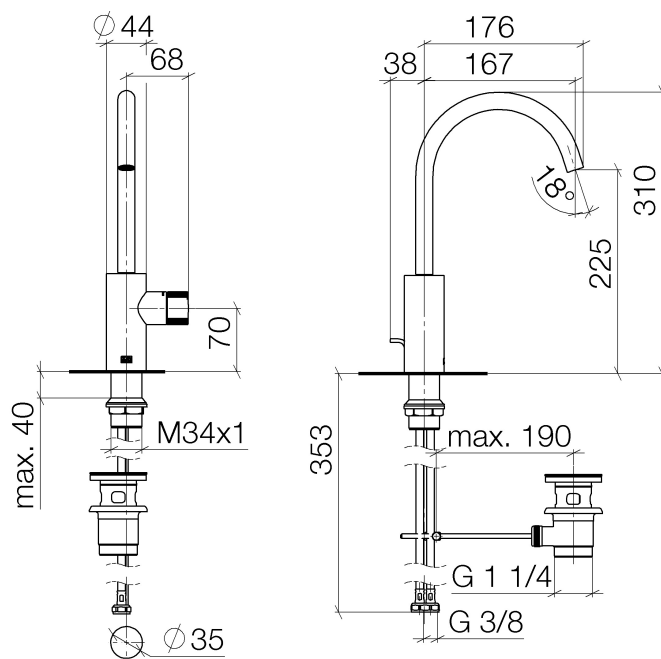

META Single-lever basin mixer 167mm

Article number: 33500665

Exploded assembly drawing

META Single-lever basin mixer 167mm

Article number: 33500665

Order quantity

No.	Article number	Name	Installation quantity
1	90282232000ff	spout	1
2	093109110ff	pull-rod	1
3	9090031690090	top	1
4	09240426690	nut	1
5	092066011ff	handle	1
6	0423100440790	fixing set	1
7	0430041000090	hose	2
8	04110100100ff	pop-up waste	1

Flow rate chart