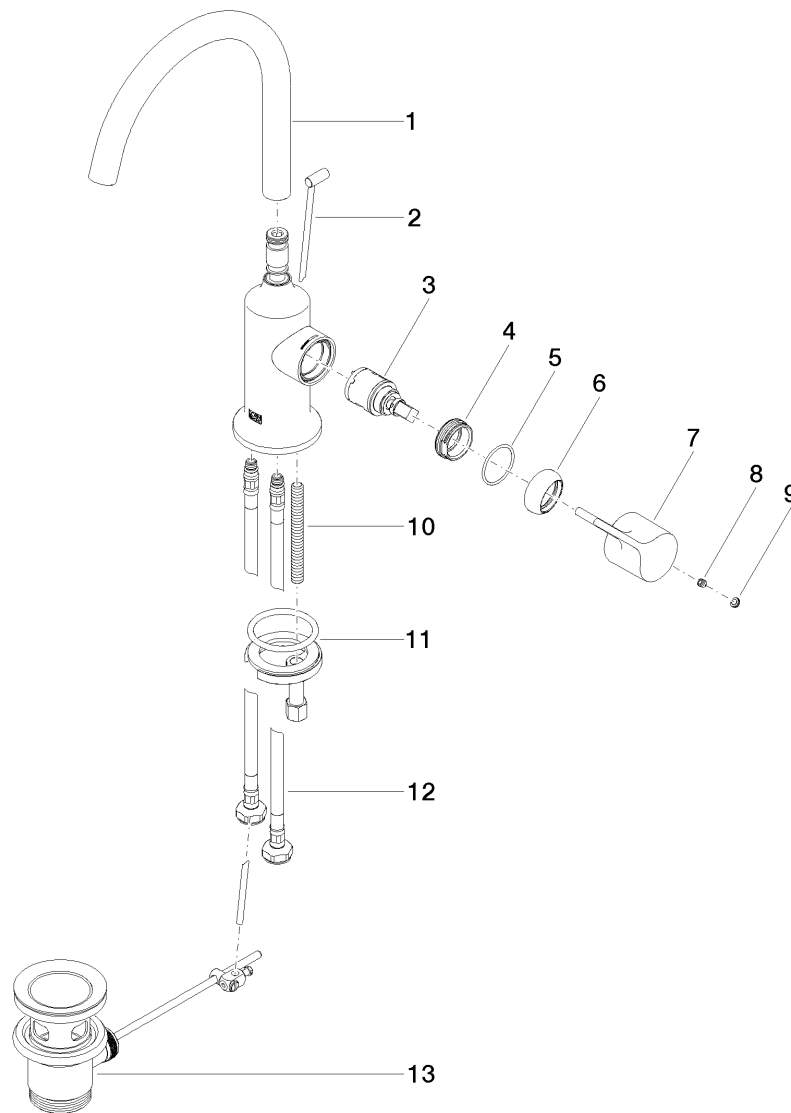

Product specifications

- **167 mm projection**
- pivotable spout 360°
- circular, air-enriched flow
- height of mixer 306 mm
- height up to aerator 220 mm
- hole diameter 35 mm
- 2x screw-in M 8 x 1 pressure hose, leak-tested
- max. flow 5.7 l/min
- lead-free

Bath & Spa

Vaia Single-lever basin mixer with pop-up waste

Article number: 33500809

Surfaces

- chrome 33500809-00
- platinum matt 33500809-06
- 33500809-99

Exploded assembly drawing

Order quantity

No.	Article number	Name	Installation quantity
1	90282231100ff	spout	1
2	04208903580ff	pull-rod	1
3	9015050420090	cartridge	1
4	09240426690	nut	1
5	09141009190	seal	1
6	092830021ff	cover	1
7	092080020ff	handle	1
8	09311103090	pin	1
9	90312008700ff	plug	1
10	09311101190	pin	1
11	0430110380090	fixing set	1
12	0430041000090	hose	2
13	04110100100ff	pop-up waste	1

Flow rate chart