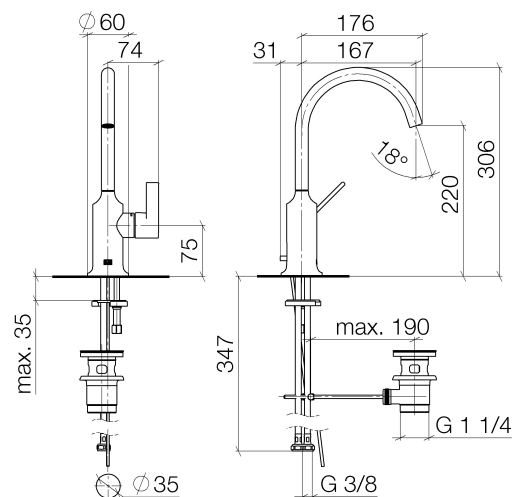

Product specifications

- **167 mm projection**
- pivotable spout 360°
- circular, air-enriched flow
- height of mixer 306 mm
- height up to aerator 220 mm
- hole diameter 35 mm
- 2x screw-in M 8 x 1 pressure hose, leak-tested
- max. flow 5.7 l/min
- lead-free

Bath & Spa

Vaia Single-lever basin mixer with pop-up waste

Article number: 33500809

Surfaces

- chrome 33500809-00
- platinum matt 33500809-06
- 33500809-99

Exploded assembly drawing

Order quantity

No.	Article number	Name	Installation quantity
1	90282231100ff	spout	1
2	04208903580ff	pull-rod	1
3	9015050420090	cartridge	1
4	09240426690	nut	1
5	09141009190	seal	1
6	092830021ff	cover	1
7	092080020ff	handle	1
8	09311103090	pin	1
9	90312008700ff	plug	1
10	09311101190	pin	1
11	0430110380090	fixing set	1
12	0430041000090	hose	2
13	04110100100ff	pop-up waste	1

Flow rate chart