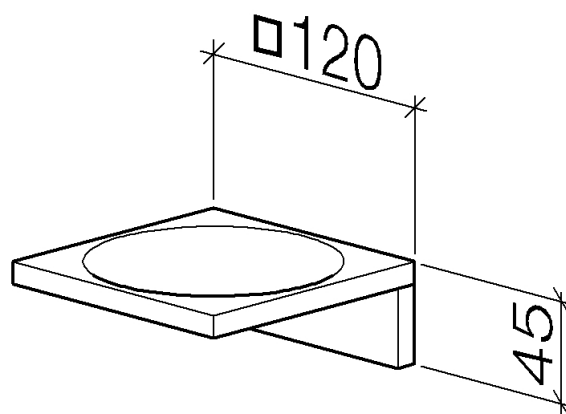

Product specifications

- width 120mm
- height 10 mm
- 120 mm projection

Surfaces

- | | |
|-----------------|-------------|
| • chrome | 84410780-00 |
| • platinum matt | 84410780-06 |
| • platinum | 84410780-08 |
| • Cyprum | 84410780-49 |

Exploded assembly drawing

Bath & Spa

MEM Soap dish free-standing model

Article number: 84410780

Order quantity

No.	Article number	Name	Installation quantity
1	081778600ff	dish	1
2	09260104590	accessories	4