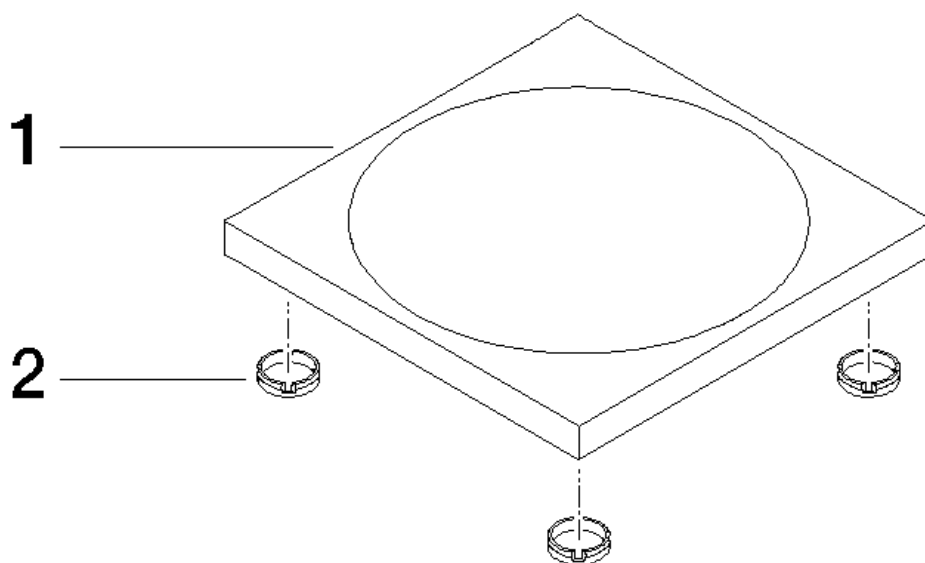

Product specifications

- width 120mm
- height 10 mm
- 120 mm projection

Surfaces

- | | |
|-----------------|-------------|
| • chrome | 84410780-00 |
| • platinum matt | 84410780-06 |
| • platinum | 84410780-08 |
| • Cyprum | 84410780-49 |

Exploded assembly drawing

Bath & Spa

MEM Soap dish free-standing model

Article number: 84410780

Order quantity

No.	Article number	Name	Installation quantity
1	081778600ff	dish	1
2	09260104590	accessories	4