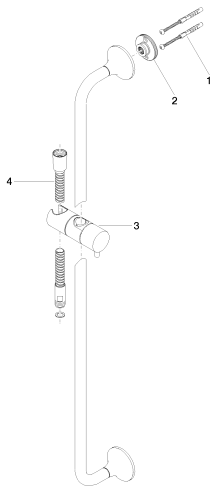

Bathtub - VAIA
Slide bar set - polished chrome
Article number: 26 413 809-00

- Slide bar
- Flange diameter 2-3/8"
- Center to center 31-1/2"
- Metal shower hose 66-7/8" with anti-twist device
- Shower hose connection 3/8"
- Hole diameter 18 mm
- NOTE: Hand shower sold separately. Please see hand shower options under the miscellaneous articles section of each series.

polished chrome

Dimensional drawing

All dimensions in mm / inch = mm x 0,0394

Bathtub - VAIA
Slide bar set - polished chrome
Article number: 26 413 809-00

Bathtub - VAIA
Slide bar set - polished chrome
Article number: 26 413 809-00

Recommended article

35 080 970-90 0010
Rough-in adapter -

28 450 809-00
Wall elbow - polished chrome

Bathtub - VAIA
Slide bar set - polished chrome
Article number: 26 413 809-00

Spare parts list

Number	Item Number	Designation	Number of units
1	05 30 31 025 00 90	fixing set	2
2	90 17 20 759 00 90	disc	2
3	12 580 970-00	Slider - polished chrome	1
4	28 322 970-00	Metal shower hose 1/2" x 3/8" x 68-7/8" - polished chrome	1