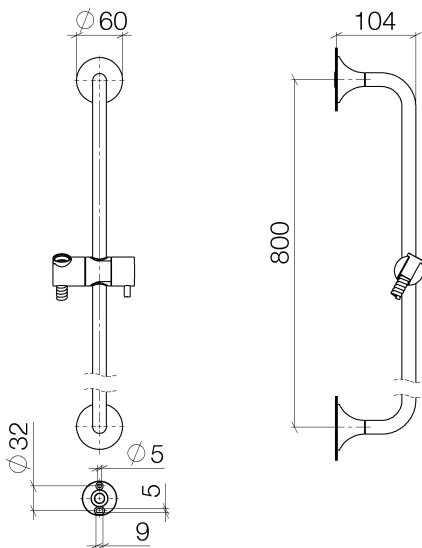

Bathtub - VAIA
Slide bar set - polished chrome
Article number: 26 413 809-00

- Slide bar
- Flange diameter 2-3/8"
- Center to center 31-1/2"
- Metal shower hose 66-7/8" with anti-twist device
- Shower hose connection 3/8"
- Hole diameter 18 mm
- NOTE: Hand shower sold separately. Please see hand shower options under the miscellaneous articles section of each series.

polished chrome

Dimensional drawing

All dimensions in mm / inch = mm x 0,0394

Bathtub - VAIA
Slide bar set - polished chrome
Article number: 26 413 809-00

Bathtub - VAIA
Slide bar set - polished chrome
Article number: 26 413 809-00

Recommended article

35 080 970-90 0010
Rough-in adapter -

28 450 809-00
Wall elbow - polished chrome

Bathtub - VAIA
Slide bar set - polished chrome
Article number: 26 413 809-00

Spare parts list

Number	Item Number	Designation	Number of units
1	05 30 31 025 00 90	fixing set	2
2	90 17 20 759 00 90	disc	2
3	12 580 970-00	Slider - polished chrome	1
4	28 322 970-00	Metal shower hose 1/2" x 3/8" x 68-7/8" - polished chrome	1