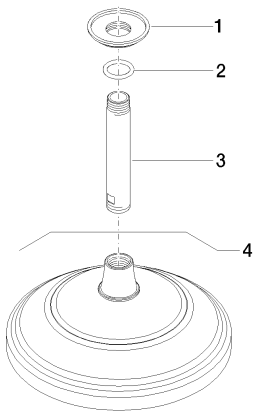

Shower - Madison

Rain shower ceiling-mounted - polished chrome

Article number: 28 565 977-00 0010

- Stream: Rain
- Descaling system
- Rain shower \varnothing 7-7/8"
- 7-1/4" distance between ceiling and bottom of showerhead
- Flange diameter 2-1/8"
- 1/2" connection
- Water flow rate limited to max. 1.8 gpm

polished chrome

Accessory is required for this item.

Dimensional drawing

All dimensions in mm / inch = mm x 0,0394

Model/program/technical modifications and error excepted
For more information see: www.dornbracht.com + 49 (0) 2371 433-460 mail@dornbrachtgroup.de

Shower - Madison
Rain shower ceiling-mounted - polished chrome
Article number: 28 565 977-00 0010

Flow rate chart

Shower - Madison
Rain shower ceiling-mounted - polished chrome
Article number: 28 565 977-00 0010

Required article

35 085 970-90 0010
Concealed wall elbow -

Shower - Madison
Rain shower ceiling-mounted - polished chrome
Article number: 28 565 977-00 0010

Spare parts list

Number	Item Number	Designation	Number of units
1	09 27 35 003-00	rosette	1
2	09 14 10 026 90	seal	1
3	09 11 03 018-00	connection	1
4	28 535 977-00 0010	shower	1