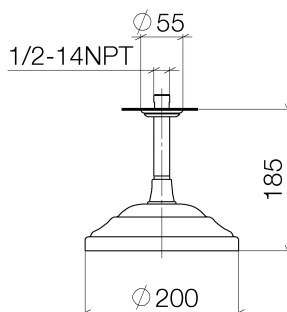

Shower - Madison

Rain shower ceiling-mounted - polished chrome

Article number: 28 565 977-00 0010

- Stream: Rain
- Descaling system
- Rain shower \varnothing 7-7/8"
- 7-1/4" distance between ceiling and bottom of showerhead
- Flange diameter 2-1/8"
- 1/2" connection
- Water flow rate limited to max. 1.8 gpm

polished chrome

Accessory is required for this item.

Dimensional drawing

All dimensions in mm / inch = mm x 0,0394

Model/program/technical modifications and error excepted
For more information see: www.dornbracht.com + 49 (0) 2371 433-460 mail@dornbrachtgroup.de

Shower - Madison
Rain shower ceiling-mounted - polished chrome
Article number: 28 565 977-00 0010

Flow rate chart

Shower - Madison
Rain shower ceiling-mounted - polished chrome
Article number: 28 565 977-00 0010

Required article

35 085 970-90 0010
Concealed wall elbow -

Shower - Madison
Rain shower ceiling-mounted - polished chrome
Article number: 28 565 977-00 0010

Spare parts list

Number	Item Number	Designation	Number of units
1	09 27 35 003-00	rosette	1
2	09 14 10 026 90	seal	1
3	09 11 03 018-00	connection	1
4	28 535 977-00 0010	shower	1