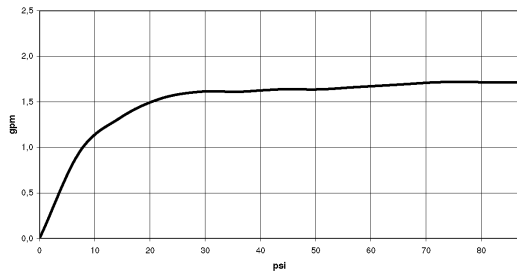

Shower - Madison
Rain shower ceiling-mounted - polished chrome
Article number: 28 565 977-00 0010

Flow rate chart