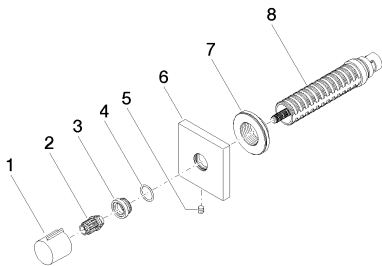

Required article

35 607 970-90 0010

Rough for volume control 1/2"

Bathtub - Symetrics

Volume Control counter-clockwise closing 1/2" - polished chrome

Article number: 36 607 980-00

Spare parts list

Number	Item Number	Designation	Number of units
1	09 20 98 001-00	handle	1
2	09 12 12 005 90	fixing cap	1
3	09 12 12 043-00	base	1
4	09 14 10 017 90	seal	1
5	04 31 11 004 00 90	pin	1
6	09 27 98 014-00	rosette	1
7	09 21 02 151 90	sleeve	1
8	90 90 03 202 00 90	top	1