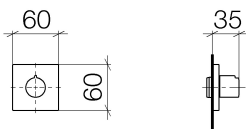

Bathtub - Symetrics

Volume Control counter-clockwise closing 1/2" - polished chrome

Article number: 36 607 980-00

- Flange 2-3/8" x 2-3/8"
- Ceramic disc cartridge

polished chrome

Accessory is required for this item.

Dimensional drawing

All dimensions in mm / inch = mm x 0,0394

Bathtub - Symetrics

Volume Control counter-clockwise closing 1/2" - polished chrome

Article number: 36 607 980-00

Bathtub - Symetrics

Volume Control counter-clockwise closing 1/2" - polished chrome

Required article

35 607 970-90 0010

Rough for volume control 1/2"

Bathtub - Symetrics

Volume Control counter-clockwise closing 1/2" - polished chrome

Article number: 36 607 980-00

Spare parts list

Number	Item Number	Designation	Number of units
1	09 20 98 001-00	handle	1
2	09 12 12 005 90	fixing cap	1
3	09 12 12 043-00	base	1
4	09 14 10 017 90	seal	1
5	04 31 11 004 00 90	pin	1
6	09 27 98 014-00	rosette	1
7	09 21 02 151 90	sleeve	1
8	90 90 03 202 00 90	top	1