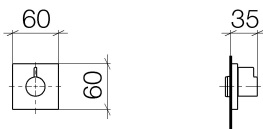

## Bathtub - Symetrics

Volume Control counter-clockwise closing 1/2" - polished chrome

Article number: 36 607 985-00

- Flange 2-3/8" x 2-3/8"
- Ceramic disc cartridge
- (ADA)

polished chrome

Accessory is required for this item.

## Dimensional drawing

All dimensions in mm / inch = mm x 0,0394

Bathtub - Symetrics

Volume Control counter-clockwise closing 1/2" - polished chrome

Article number: 36 607 985-00

## Bathtub - Symetrics

Volume Control counter-clockwise closing 1/2" - polished chrome

Article number: 36 607 985-00

### Required article

35 607 970-90 0010

Rough for volume control 1/2"

Bathtub - Symetrics

Volume Control counter-clockwise closing 1/2" - polished chrome

Article number: 36 607 985-00