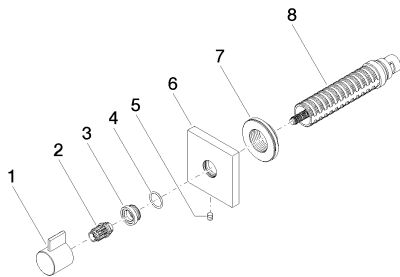

### Required article

35 607 970-90 0010

Rough for volume control 1/2"

Bathtub - Symetrics

Volume Control counter-clockwise closing 1/2" - polished chrome

Article number: 36 607 985-00

### Spare parts list

Number	Item Number	Designation	Number of units
1	09 20 98 002-00	handle	1
2	09 12 12 005 90	fixing cap	1
3	09 12 12 043-00	base	1
4	09 14 10 017 90	seal	1
5	04 31 11 004 00 90	pin	1
6	09 27 98 014-00	rosette	1
7	09 21 02 151 90	sleeve	1
8	90 90 03 202 00 90	top	1