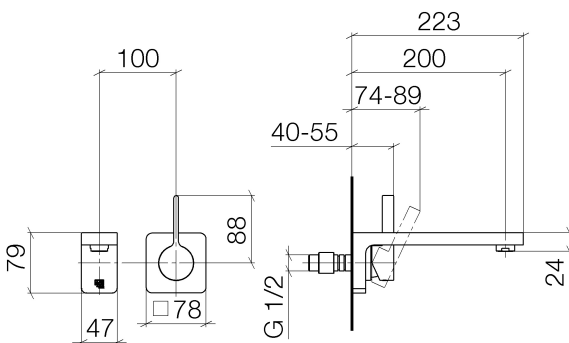

## Sink - LULU

Wall-mounted single-lever mixer without drain - polished chrome

Article number: 36 860 710-00 0010

- 7-7/8" Projection
- Rigid spout
- Round aerated stream
- Spout hole diameter 1-1/2"
- Hole diameter single-lever mixer 2-1/4"
- Flange 3-1/8" x 3-1/8"
- Water flow rate limited to max. 1.2 gpm
- lead-free
- (ADA)

## Dimensional drawing

## Sink - LULU

Wall-mounted single-lever mixer without drain - polished chrome

Article number: 36 860 710-00 0010

All dimensions in mm / inch = mm x 0,0394

Number	Item Number	Designation	Number of units
1	09 24 03 072 10 90	nipple	1
2	90 24 03 108 00 90	nipple set	1
3	04 31 11 004 00 90	pin	1
4	09 11 71 091-00	spout	1
5	90 23 01 118 04-00	aerator	1
6	09 20 71 001-00	handle	1
7	09 31 11 030 90	pin	1
8	09 31 20 109 90	plug	1
9	09 11 02 530-00	cover	1
10	09 27 71 001-00	rosette	1
11	09 14 10 049 90	seal	1
12	09 24 04 105 90	nut	1
13	90 15 05 064 01 90	cartridge	1
14	09 30 09 064 90	key	1