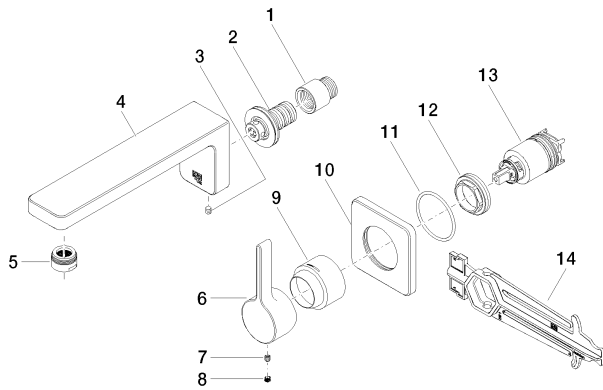

## Sink - LULU

Wall-mounted single-lever mixer without drain - polished chrome

Article number: 36 860 710-00 0010

All dimensions in mm / inch = mm x 0,0394

## Required article

35 860 970-90 0010

Rough for wall-mounted  
faucet mixer on right -

**Sink - LULU**

Wall-mounted single-lever mixer without drain - polished chrome

Article number: 36 860 710-00 0010

**Spare parts list**

Number	Item Number	Designation	Number of units
1	09 24 03 072 10 90	nipple	1
2	90 24 03 108 00 90	nipple set	1
3	04 31 11 004 00 90	pin	1
4	09 11 71 091-00	spout	1
5	90 23 01 118 04-00	aerator	1
6	09 20 71 001-00	handle	1
7	09 31 11 030 90	pin	1
8	09 31 20 109 90	plug	1
9	09 11 02 530-00	cover	1
10	09 27 71 001-00	rosette	1
11	09 14 10 049 90	seal	1
12	09 24 04 105 90	nut	1
13	90 15 05 064 01 90	cartridge	1
14	09 30 09 064 90	key	1