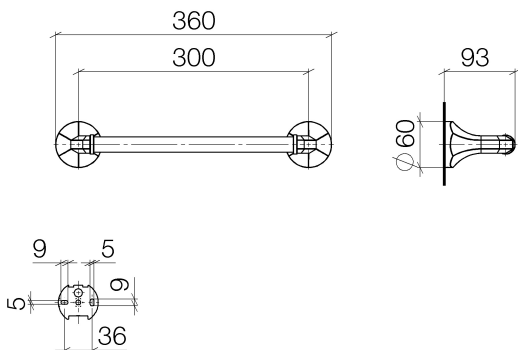

Bathtub - Madison
Towel bar - polished chrome
Article number: 83 030 361-00

- Center to center 11-3/4"
- Width 14-1/8"
- Height 2-3/8"
- Flange diameter 2-3/8"
- 3-1/2" Projection

polished chrome

Dimensional drawing

All dimensions in mm / inch = mm x 0,0394

Bathtub - Madison

Towel bar - polished chrome

Article number: 83 030 361-00

Bathtub - Madison
Towel bar - polished chrome
Article number: 83 030 361-00

Other surface finishes

Recommended article

12 358 970 90
Mounting bracket for two-sided glass attachment -

Bathtub - Madison
Towel bar - polished chrome
Article number: 83 030 361-00

Spare parts list

Number	Item Number	Designation	Number of units
1	05 17 97 507 00 90	fixing set	2
2	04 31 11 140 00 90	pin	2