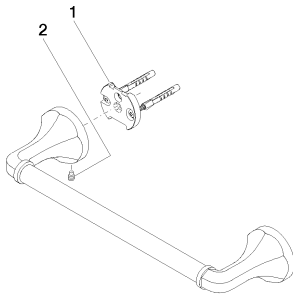

Bathtub - Madison
Towel bar - polished chrome
Article number: 83 030 361-00

- Center to center 11-3/4"
- Width 14-1/8"
- Height 2-3/8"
- Flange diameter 2-3/8"
- 3-1/2" Projection

polished chrome

Dimensional drawing

All dimensions in mm / inch = mm x 0,0394

Bathtub - Madison

Towel bar - polished chrome

Article number: 83 030 361-00

Bathtub - Madison
Towel bar - polished chrome
Article number: 83 030 361-00

Other surface finishes

Recommended article

12 358 970 90
Mounting bracket for two-sided glass attachment -

Bathtub - Madison
Towel bar - polished chrome
Article number: 83 030 361-00

Spare parts list

Number	Item Number	Designation	Number of units
1	05 17 97 507 00 90	fixing set	2
2	04 31 11 140 00 90	pin	2