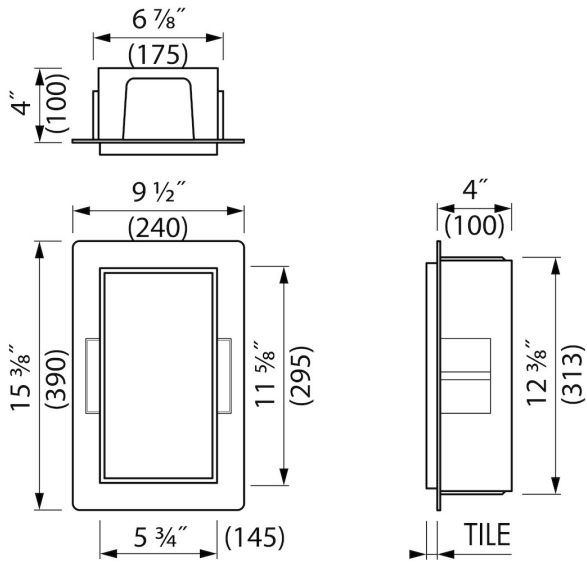

TECHNICAL DRAWINGS

Sales Office USA

ESS North America
228 East 45th Street, Suite 9E New York | NY 10017
T. + 1 888 317 7927 | F. + 1 888 488 1617
sales-usa@esspost.com | www.easydrainusa.com

Manufacturer

Easy Sanitary Solutions
Warschauerstraße 1 | 48455 Bad Bentheim | Germany
T. +49 (0) 59 24 29 91 568 | F. +49 (0) 59 24 29 91 537
info@easydrainusa.com | www.easydrain.de