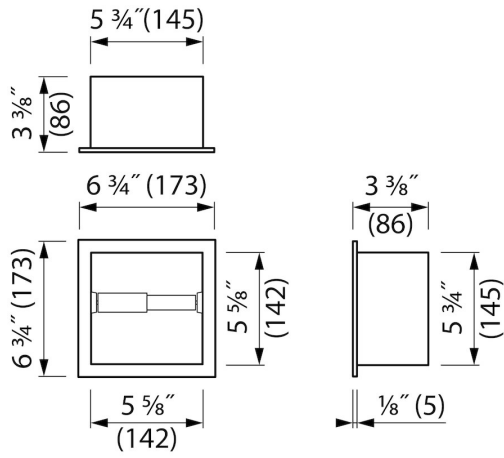

TECHNICAL DRAWINGS

Sales Office USA

ESS North America
228 East 45th Street, Suite 9E New York | NY 10017
T. + 1 888 317 7927 | F. + 1 888 488 1617
sales-usa@esspost.com | www.easydrainusa.com

Manufacturer

Easy Sanitary Solutions
Warschauerstraße 1 | 48455 Bad Bentheim | Germany
T. +49 (0) 59 24 29 91 568 | F. +49 (0) 59 24 29 91 537
info@esspost.com | www.easydrain.de