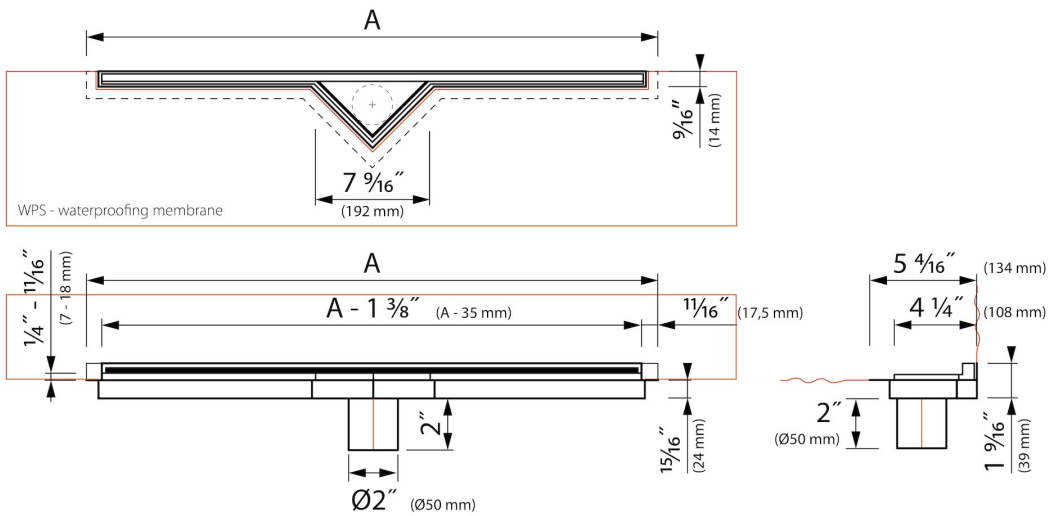

DESIGN

Trim finish	Brushed stainless steel / Tile
Trim pattern	Zero / Closed
Trim width (inch)	4 1/4
Tile insert trim (inch)	1/2
Adjustable trim	No
Frame type	TAF (Tile Adjustable Frame)
TAF Frame material	Stainless steel (304)
Design frame finish	Brushed stainless steel
Frame width (inch)	5/8
Wheelchair accessible	Yes
Extension set available	N.A.

ARTICLE CODE

27 5/8	S-LINE4-700		
31 1/2	S-LINE4-800		
35 1/2	S-LINE4-900		
39 3/8	S-LINE4-1000		
47 1/4	S-LINE4-1200		

TECHNICAL DRAWINGS

Sales Office USA

ESS North America
 228 East 45th Street, Suite 9E New York | NY 10017
 T. + 1 888 317 7927 | F. + 1 888 488 1617
 sales-usa@esspost.com | www.easydrainusa.com