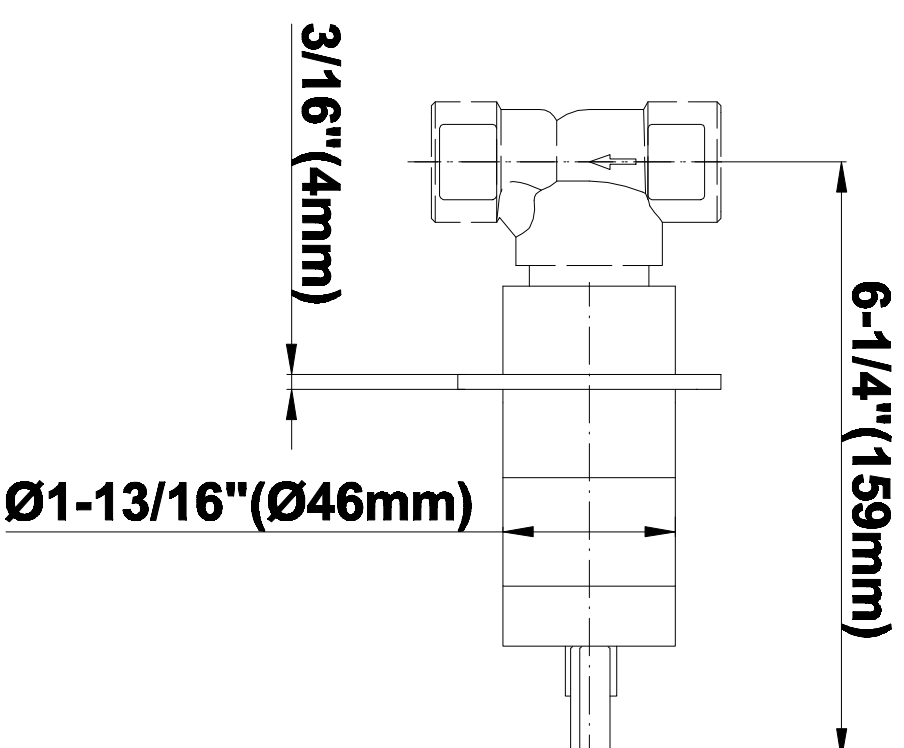

SHOWER
Contemporary Square
Thermostatic Set w/Body Sprays
& Handshower (Rough & Trim)
GC1.122A-C14S

GRAFF®

Information

- 3/4" Thermostatic Valve and Trim
- 8" Showerhead with 12" Arm & Flange
- Swivel Body Sprays (3 pieces)
- Handshower Set w/Wall Bracket
- Stop/Volume Control Valves and Trim (3 pieces)
- Showerhead Features No-Clog, Easy-Clean Spray Nozzles
- Optional Extension Kit
- 3/4" Thermostatic Rough Valve Flow Rate ~18 gpm @60 psi
- Flow rates: showerhead \leq 1.8 max gpm, handshower \leq 1.5 max gpm, body sprays \leq 1.5 max gpm each

SHOWER
Rough
G-8005

GRAFF®

Information

- 18.4 gpm @ 60 psi
- 3/4" universal inlets/outlets with female threads
- Built-in service stops
- Complete serviceability from front of all units
- Supplied with protective plastic cover
- Thermostatic valve uses a paraffin wax cartridge

Finishes

Polished
Chrome

Steelnox®
(Satin Nickel)

G-8095

SHOWER
8" Square Brass Showerhead
G-8438

GRAFF®

Information

- 1/4" thick
- 144 no-clog, easy-clean rubber spray nozzles
- Recommended use with ceiling shower arm
- Recommended for use at no more than 10 degrees tilt
- Showerhead flow rate ≤ 1.8 max gpm
- CALGreen

Finishes

Polished
Chrome

SteelInox®
(Satin Nickel)

G-8438

Aqua-Sense Collection
Contemporary 8" Square Showerhead

Product Features

- 1/4" thick
- 144 no-clog, easy-clean rubber spray nozzles
- Showerhead flow rate ≤ 1.8 max gpm