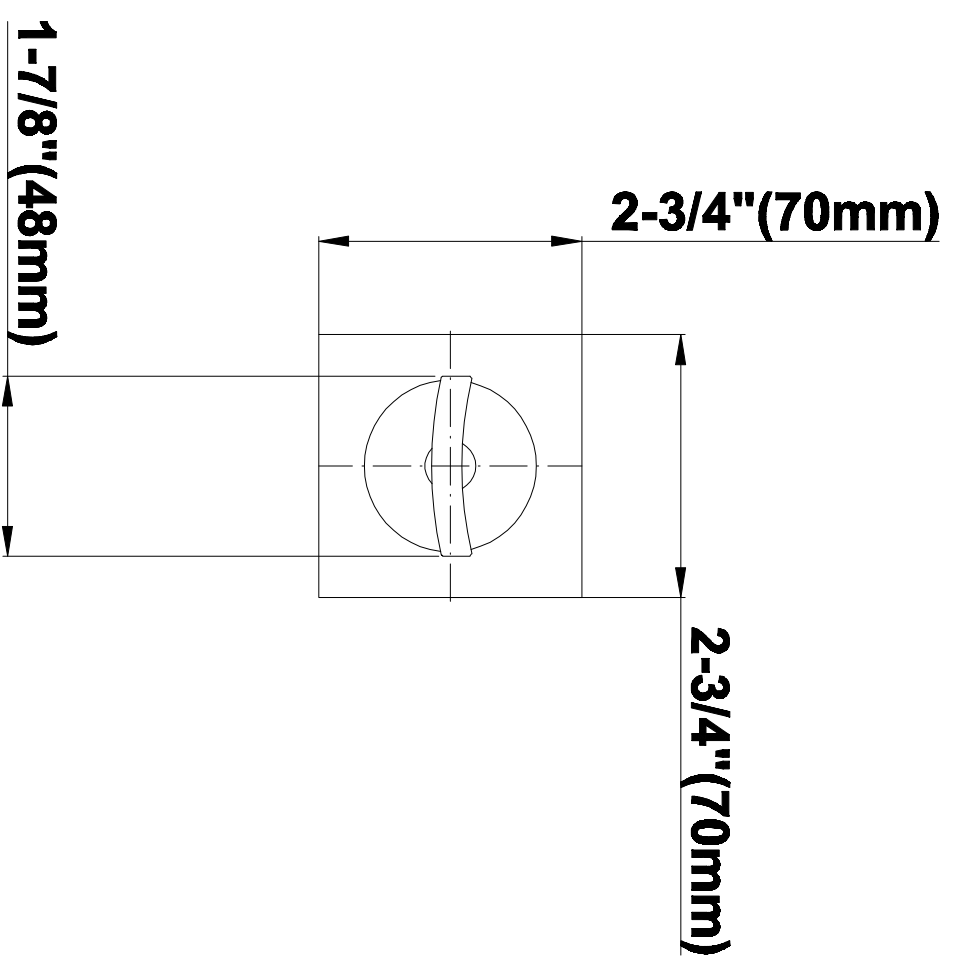

SHOWER
Contemporary Square
Thermostatic Set w/Body Sprays
& Handshower (Rough & Trim)
GC1.122A-C14S

GRAFF®

Information

- 3/4" Thermostatic Valve and Trim
- 8" Showerhead with 12" Arm & Flange
- Swivel Body Sprays (3 pieces)
- Handshower Set w/Wall Bracket
- Stop/Volume Control Valves and Trim (3 pieces)
- Showerhead Features No-Clog, Easy-Clean Spray Nozzles
- Optional Extension Kit
- 3/4" Thermostatic Rough Valve Flow Rate ~18 gpm @60 psi
- Flow rates: showerhead \leq 1.8 max gpm, handshower \leq 1.5 max gpm, body sprays \leq 1.5 max gpm each

SHOWER
Rough
G-8005

GRAFF®

Information

- 18.4 gpm @ 60 psi
- 3/4" universal inlets/outlets with female threads
- Built-in service stops
- Complete serviceability from front of all units
- Supplied with protective plastic cover
- Thermostatic valve uses a paraffin wax cartridge

Finishes

Polished
Chrome

Steelnox®
(Satin Nickel)

G-8095

SHOWER
8" Square Brass Showerhead
G-8438

GRAFF®

Information

- 1/4" thick
- 144 no-clog, easy-clean rubber spray nozzles
- Recommended use with ceiling shower arm
- Recommended for use at no more than 10 degrees tilt
- Showerhead flow rate ≤ 1.8 max gpm
- CALGreen

Finishes

Polished
Chrome

SteelInox®
(Satin Nickel)

G-8438

Aqua-Sense Collection
Contemporary 8" Square Showerhead

Product Features

- 1/4" thick
- 144 no-clog, easy-clean rubber spray nozzles
- Showerhead flow rate ≤ 1.8 max gpm