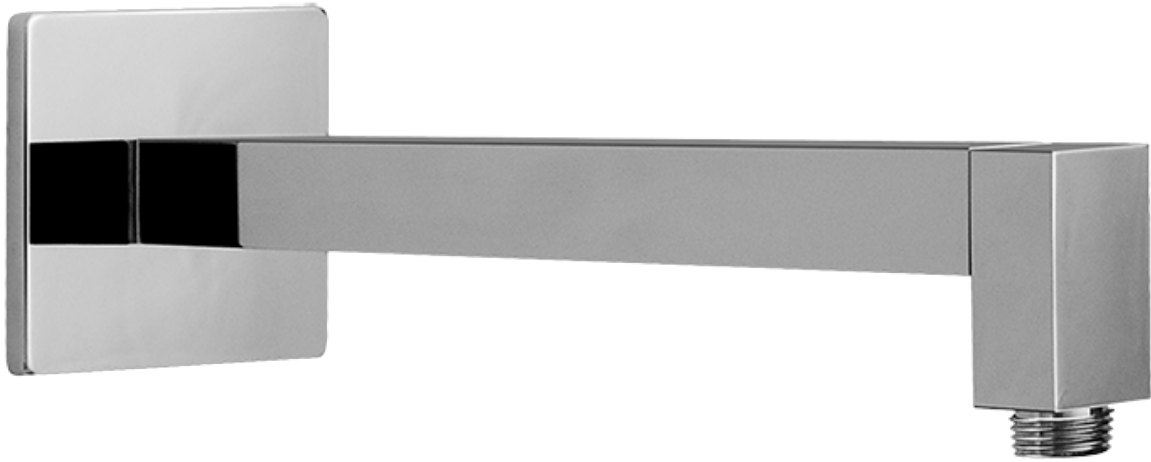

Finishes

Polished
Chrome

Steelnox®
(Satin Nickel)

SHOWER
Sade/Targa/Luna SOLID Trim Plate
w/Handle
G-8041-C14S-T

GRAFF®

Information

- Single metal handle
- Decorative trim plate
- Use with G-8000 or G-8005 thermostatic rough valve
- To complete package, you must order rough valve

Finishes

Polished
Chrome

Steelnox[®]
(Satin Nickel)

G-8497

Shower Components

Contemporary Flush-Mount Body Spray with Solid Brass Swivel Head

Product Features

- 12 no-clog, easy-clean silicone jets
- Metal ball-joint allows for 18° angle adjustment of body spray
- Brass wall escutcheon and Flush-mounted trim
- 1/2" NPT female thread inlet
- Body spray flow rate ≤ 1.5 max gpm

SHOWER
Contemporary 12" Shower Arm
G-8530

GRAFF[®]

Information

- Includes arm and square flange
- 1/2" NPT male thread inlet
- For use with all showerheads (especially G-8438)

Finishes

Polished
Chrome

Steelnox[®]
(Satin Nickel)