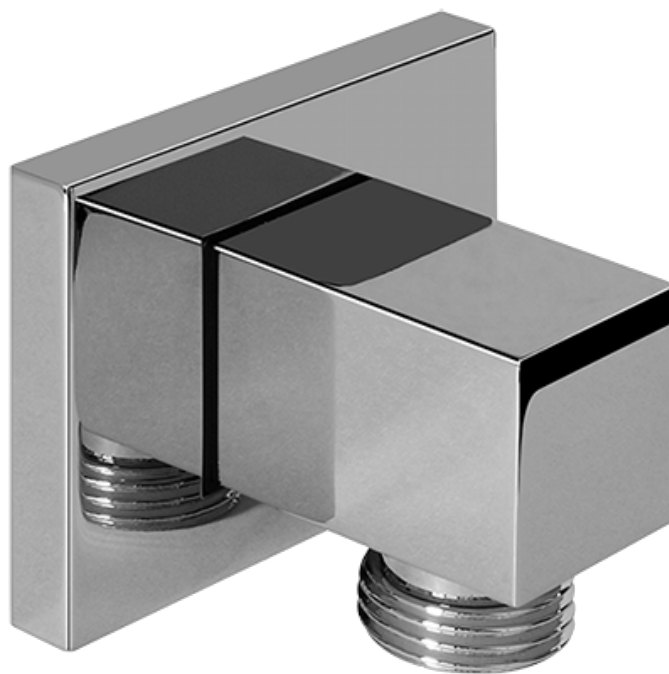

Finishes

Polished
Chrome

Steelnox®
(Satin Nickel)

SHOWER
Sade/Targa/Luna SOLID Trim Plate
w/Handle
G-8041-C14S-T

GRAFF®

Information

- Single metal handle
- Decorative trim plate
- Use with G-8000 or G-8005 thermostatic rough valve
- To complete package, you must order rough valve

Finishes

Polished
Chrome

Steelnox[®]
(Satin Nickel)

G-8497

Shower Components

Contemporary Flush-Mount Body Spray with Solid Brass Swivel Head

Product Features

- 12 no-clog, easy-clean silicone jets
- Metal ball-joint allows for 18° angle adjustment of body spray
- Brass wall escutcheon and Flush-mounted trim
- 1/2" NPT female thread inlet
- Body spray flow rate ≤ 1.5 max gpm

G-8632

Contemporary Square Wall Bracket for Handshower

Product Features

- Solid brass construction

Available Finishes

- Polished Chrome
G-8632-PC
- Steelnox[®]
G-8632-SN

Warranty

- Limited lifetime warranty

www.graff-faucets.com | phone: 800-954-4723

SHOWER
Contemporary Square Wall Supply
Elbow
G-8633

GRAFF[®]

Information

- 1/2" NPT female thread inlet

Finishes

Polished
Chrome

Steelnox[®]
(Satin Nickel)