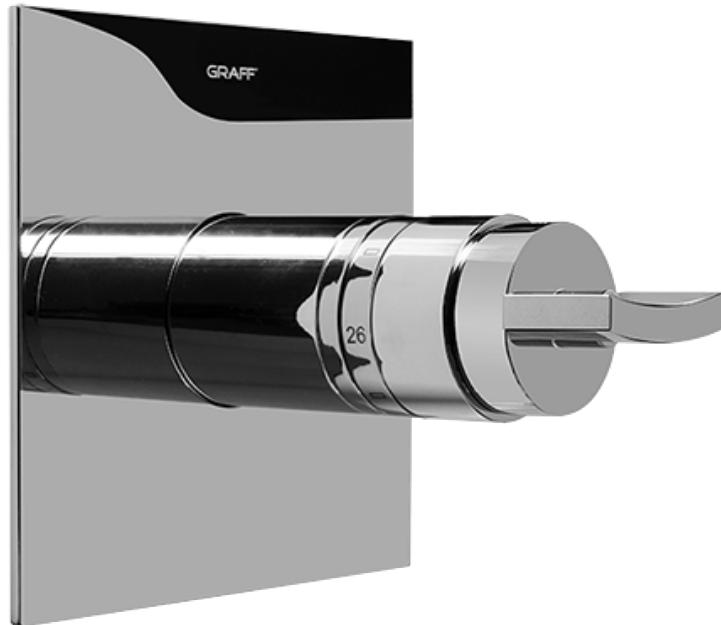

SHOWER
Contemporary Square
Thermostatic Set w/Body Sprays
& Handshower (Rough & Trim)
GC1.122A-C14S

GRAFF®

Information

- 3/4" Thermostatic Valve and Trim
- 8" Showerhead with 12" Arm & Flange
- Swivel Body Sprays (3 pieces)
- Handshower Set w/Wall Bracket
- Stop/Volume Control Valves and Trim (3 pieces)
- Showerhead Features No-Clog, Easy-Clean Spray Nozzles
- Optional Extension Kit
- 3/4" Thermostatic Rough Valve Flow Rate ~18 gpm @60 psi
- Flow rates: showerhead \leq 1.8 max gpm, handshower \leq 1.5 max gpm, body sprays \leq 1.5 max gpm each

SHOWER
Rough
G-8005

GRAFF®

Information

- 18.4 gpm @ 60 psi
- 3/4" universal inlets/outlets with female threads
- Built-in service stops
- Complete serviceability from front of all units
- Supplied with protective plastic cover
- Thermostatic valve uses a paraffin wax cartridge

Finishes

Polished
Chrome

Steelnox®
(Satin Nickel)

SHOWER
Sade/Targa/Luna SOLID Trim Plate
w/Handle
G-8041-C14S-T

GRAFF®

Information

- Single metal handle
- Decorative trim plate
- Use with G-8000 or G-8005 thermostatic rough valve
- To complete package, you must order rough valve

Finishes

Polished
Chrome

Steelnix®
(Satin Nickel)

SHOWER
Targa, Sade, & Luna SOLID Trim
Plate w/Handle
G-8095-C14S-T

GRAFF®

Information

- Single metal handle
- Decorative trim plate
- Use with G-8070 or G-8075 thermostatic stop/volume control rough valve
- To complete package, you must order rough valve