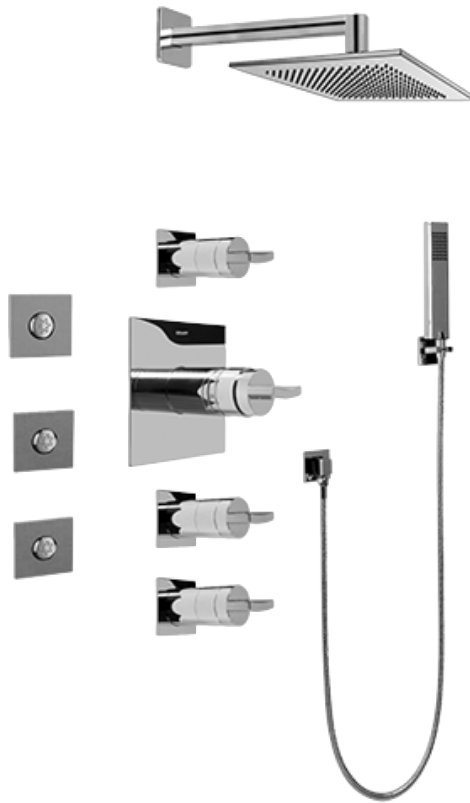

SHOWER
Contemporary Square
Thermostatic Set w/Body Sprays
& Handshower (Rough & Trim)
GC1.122A-C14S

GRAFF®

Information

- 3/4" Thermostatic Valve and Trim
- 8" Showerhead with 12" Arm & Flange
- Swivel Body Sprays (3 pieces)
- Handshower Set w/Wall Bracket
- Stop/Volume Control Valves and Trim (3 pieces)
- Showerhead Features No-Clog, Easy-Clean Spray Nozzles
- Optional Extension Kit
- 3/4" Thermostatic Rough Valve Flow Rate ~18 gpm @60 psi
- Flow rates: showerhead \leq 1.8 max gpm, handshower \leq 1.5 max gpm, body sprays \leq 1.5 max gpm each

SHOWER
Rough
G-8005

GRAFF®

Information

- 18.4 gpm @ 60 psi
- 3/4" universal inlets/outlets with female threads
- Built-in service stops
- Complete serviceability from front of all units
- Supplied with protective plastic cover
- Thermostatic valve uses a paraffin wax cartridge

Finishes

Polished
Chrome

Steelnox®
(Satin Nickel)

SHOWER
Sade/Targa/Luna SOLID Trim Plate
w/Handle
G-8041-C14S-T

GRAFF®

Information

- Single metal handle
- Decorative trim plate
- Use with G-8000 or G-8005 thermostatic rough valve
- To complete package, you must order rough valve

Finishes

Polished
Chrome

Steelnox[®]
(Satin Nickel)

G-8497

Shower Components

Contemporary Flush-Mount Body Spray with Solid Brass Swivel Head

Product Features

- 12 no-clog, easy-clean silicone jets
- Metal ball-joint allows for 18° angle adjustment of body spray
- Brass wall escutcheon and Flush-mounted trim
- 1/2" NPT female thread inlet
- Body spray flow rate ≤ 1.5 max gpm