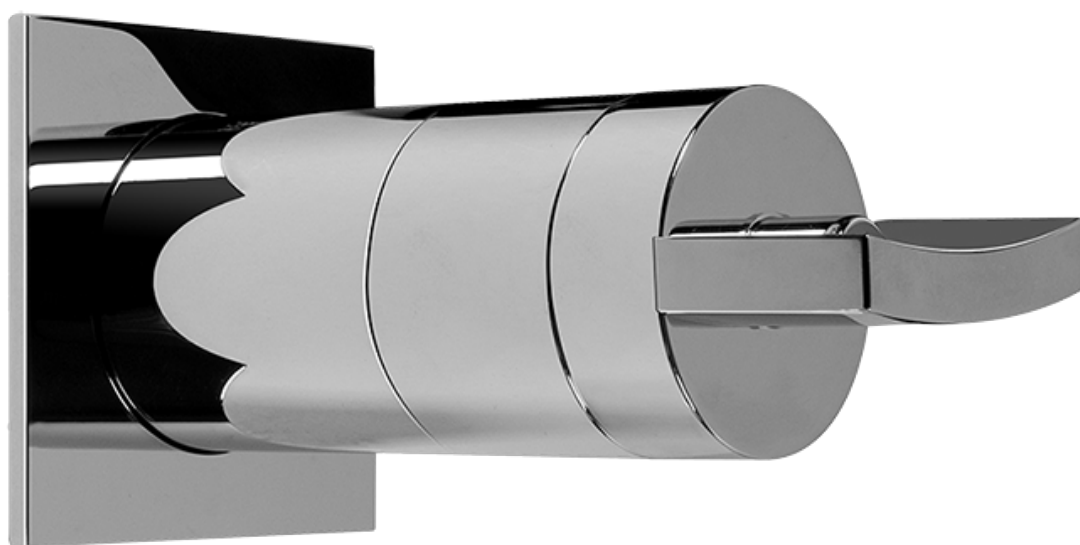

Finishes

Polished
Chrome

Steelnox®
(Satin Nickel)

SHOWER
Sade/Targa/Luna SOLID Trim Plate
w/Handle
G-8041-C14S-T

GRAFF®

Information

- Single metal handle
- Decorative trim plate
- Use with G-8000 or G-8005 thermostatic rough valve
- To complete package, you must order rough valve

Finishes

Polished
Chrome

Steelnix®
(Satin Nickel)

SHOWER
Targa, Sade, & Luna SOLID Trim
Plate w/Handle
G-8095-C14S-T

GRAFF®

Information

- Single metal handle
- Decorative trim plate
- Use with G-8070 or G-8075 thermostatic stop/volume control rough valve
- To complete package, you must order rough valve

Finishes

Polished
Chrome

Steelnox®
(Satin Nickel)

G-8095

SHOWER
8" Square Brass Showerhead
G-8438

GRAFF®

Information

- 1/4" thick
- 144 no-clog, easy-clean rubber spray nozzles
- Recommended use with ceiling shower arm
- Recommended for use at no more than 10 degrees tilt
- Showerhead flow rate ≤ 1.8 max gpm
- CALGreen

Finishes

Polished
Chrome

SteelInox®
(Satin Nickel)

G-8438

Aqua-Sense Collection
Contemporary 8" Square Showerhead

Product Features

- 1/4" thick
- 144 no-clog, easy-clean rubber spray nozzles
- Showerhead flow rate ≤ 1.8 max gpm