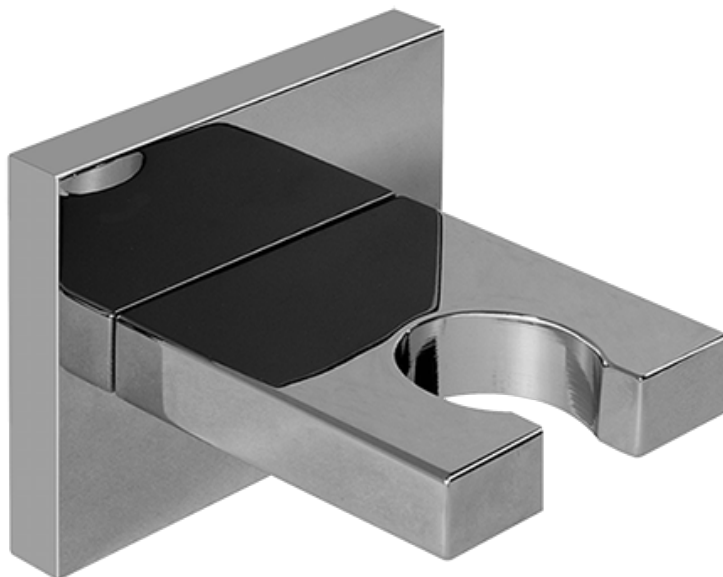

Finishes

Polished
Chrome

Steelnox®
(Satin Nickel)

SHOWER
Immersion SOLID Trim Plate
w/Handle
G-8041-C9S-T

GRAFF®

Information

- Single metal handle
- Decorative trim plate
- Use with G-8000 or G-8005 thermostatic rough valve
- To complete package, you must order rough valve
- ADA

Finishes

Polished
Chrome

SteelInox®
(Satin Nickel)

Square Body Spray G-8490

SHOWER
Contemporary 12" Ceiling Shower
Arm
G-8542

GRAFF®

Information

- Includes arm and solid square flange
- 1/2" NPT male thread inlet
- For use with all showerheads

* Special order finish- call for availability

SHOWER
Contemporary Square Wall
Bracket for Handshower
G-8632

GRAFF®

Information

- Solid brass construction

Finishes

Polished
Chrome

Steelnox®
(Satin Nickel)

G-8632

Contemporary Square Wall Bracket for Handshower

Product Features

- Solid brass construction

Available Finishes

- Polished Chrome
G-8632-PC
- Steelnox[®]
G-8632-SN

Warranty

- Limited lifetime warranty