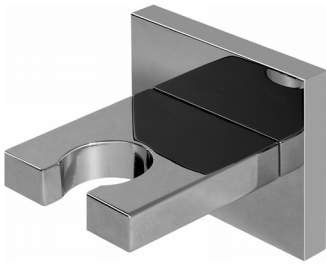

Finishes

Polished
Chrome

Steelnox®
(Satin Nickel)

SHOWER
Immersion SOLID Trim Plate
w/Handle
G-8041-C9S-T

GRAFF®

Information

- Single metal handle
- Decorative trim plate
- Use with G-8000 or G-8005 thermostatic rough valve
- To complete package, you must order rough valve
- ADA

Finishes

Polished
Chrome

SteelInox®
(Satin Nickel)

Square Body Spray G-8490

SHOWER
Contemporary 12" Ceiling Shower
Arm
G-8542

GRAFF®

Information

- Includes arm and solid square flange
- 1/2" NPT male thread inlet
- For use with all showerheads

* Special order finish- call for availability

SHOWER
Contemporary Square Wall
Bracket for Handshower
G-8632

GRAFF®

Information

- Solid brass construction

Finishes

Polished
Chrome

Steelnox®
(Satin Nickel)

G-8632

Contemporary Square Wall Bracket for Handshower

Product Features

- Solid brass construction

Available Finishes

- Polished Chrome
G-8632-PC
- Steelnox[®]
G-8632-SN

Warranty

- Limited lifetime warranty