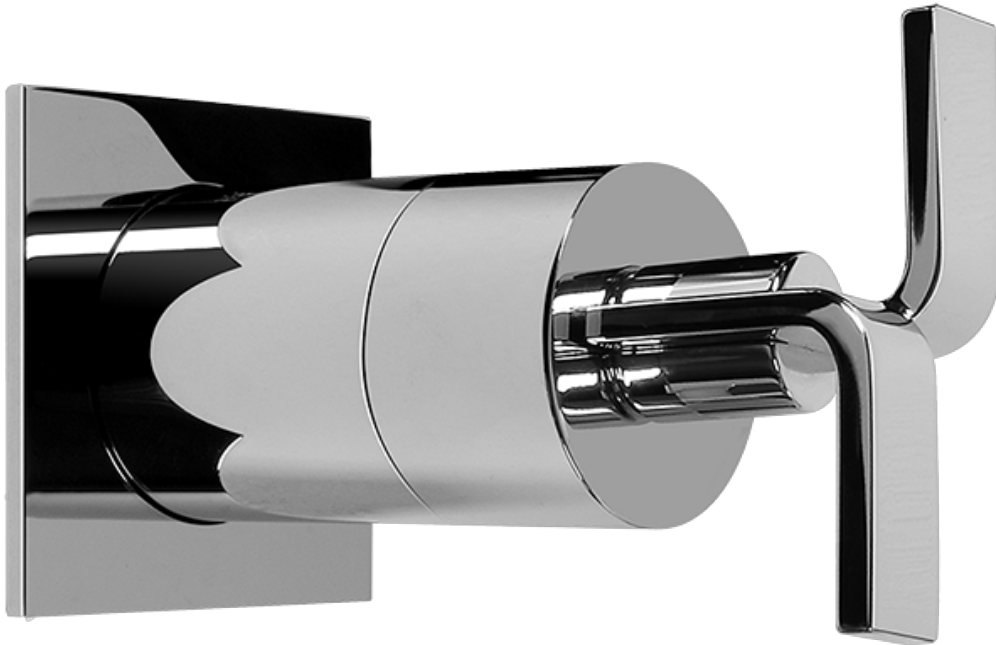

SHOWER
Contemporary Square
Thermostatic Set w/Body Sprays
& Handshower (Rough & Trim)
GC1.231A-C9S

GRAFF[®]

Information

- 8" Rain Showerhead with 12" Ceiling-Mounted Shower Arm
- Square Body Sprays w/Solid Brass Swivel Head (3 pieces)
- Handshower Set w/Wall Bracket and Multi-function Handshower
- 3/4" Thermostatic Valve
- Stop/Volume Control Valves (3 pieces)
- Flow rates: showerhead \leq 1.8 max gpm, handshower \leq 1.5 max gpm, body sprays \leq 1.5 max gpm each
- Optional Extension Kit

Finishes

Polished
Chrome

Steelnox®
(Satin Nickel)

SHOWER
Immersion SOLID Trim Plate
w/Handle
G-8041-C9S-T

GRAFF®

Information

- Single metal handle
- Decorative trim plate
- Use with G-8000 or G-8005 thermostatic rough valve
- To complete package, you must order rough valve
- ADA

Finishes

Polished
Chrome

SteeInox®
(Satin Nickel)

SHOWER
Immersion SOLID Trim Plate
w/Handle
G-8095-C9S-T

GRAFF®

Information

- Single metal handle
- Decorative trim plate
- Use with G-8070 or G-8075 thermostatic stop/volume control rough valve
- To complete package, you must order rough valve
- ADA

Finishes

Polished
Chrome

Steelnox®
(Satin Nickel)

G-8095

SHOWER
8" Square Brass Showerhead
G-8438

GRAFF®

Information

- 1/4" thick
- 144 no-clog, easy-clean rubber spray nozzles
- Recommended use with ceiling shower arm
- Recommended for use at no more than 10 degrees tilt
- Showerhead flow rate ≤ 1.8 max gpm
- CALGreen