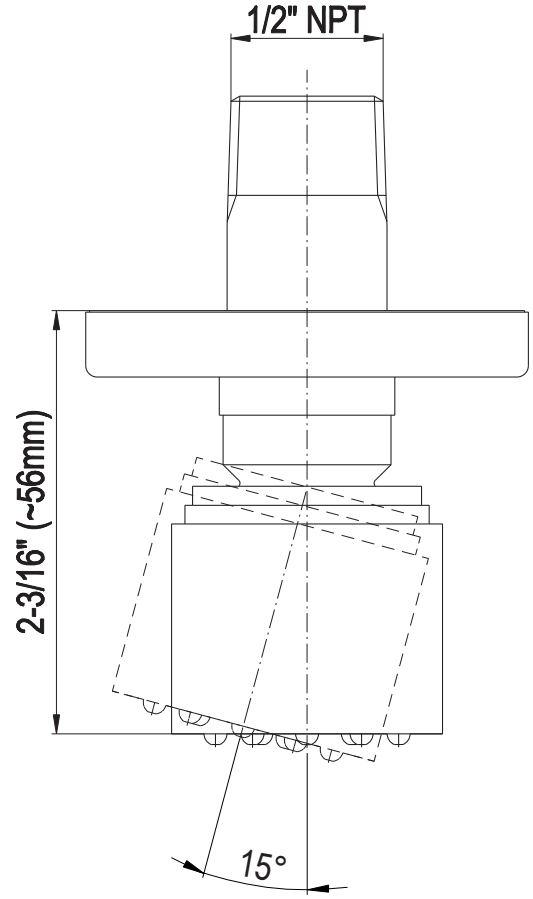

SHOWER
Contemporary Square
Thermostatic Set w/Body Sprays
& Handshower (Rough & Trim)
GC1.231A-C9S

GRAFF[®]

Information

- 8" Rain Showerhead with 12" Ceiling-Mounted Shower Arm
- Square Body Sprays w/Solid Brass Swivel Head (3 pieces)
- Handshower Set w/Wall Bracket and Multi-function Handshower
- 3/4" Thermostatic Valve
- Stop/Volume Control Valves (3 pieces)
- Flow rates: showerhead \leq 1.8 max gpm, handshower \leq 1.5 max gpm, body sprays \leq 1.5 max gpm each
- Optional Extension Kit

www.graff-designs.com | phone: 800-954-4723

SHOWER
Square body Spray with Solid
Brass Swivel Head
G-8490

GRAFF®

Information

- 12 no-clog, easy-clean silicon jets
- Metal ball-joint allows for angle adjustment of body spray
- Brass wall escutcheon
- 1/2" NPT male thread inlet
- Body spray flow rate ≤ 1.5 max gpm

Finishes

Polished
Chrome

SteelInox®
(Satin Nickel)

Square Body Spray G-8490

SHOWER
Contemporary 12" Ceiling Shower
Arm
G-8542

GRAFF®

Information

- Includes arm and solid square flange
- 1/2" NPT male thread inlet
- For use with all showerheads