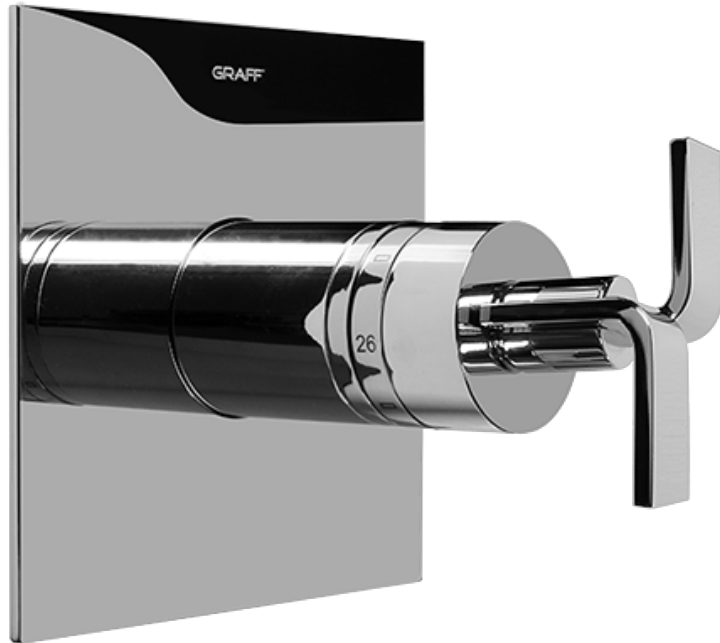

SHOWER
Contemporary Square
Thermostatic Set w/Body Sprays
& Handshower (Rough & Trim)
GC1.231A-C9S

GRAFF[®]

Information

- 8" Rain Showerhead with 12" Ceiling-Mounted Shower Arm
- Square Body Sprays w/Solid Brass Swivel Head (3 pieces)
- Handshower Set w/Wall Bracket and Multi-function Handshower
- 3/4" Thermostatic Valve
- Stop/Volume Control Valves (3 pieces)
- Flow rates: showerhead \leq 1.8 max gpm, handshower \leq 1.5 max gpm, body sprays \leq 1.5 max gpm each
- Optional Extension Kit

SHOWER
Rough
G-8005

GRAFF®

Information

- 18.4 gpm @ 60 psi
- 3/4" universal inlets/outlets with female threads
- Built-in service stops
- Complete serviceability from front of all units
- Supplied with protective plastic cover
- Thermostatic valve uses a paraffin wax cartridge

Finishes

Polished
Chrome

Steelnox®
(Satin Nickel)

SHOWER
Immersion SOLID Trim Plate
w/Handle
G-8041-C9S-T

GRAFF®

Information

- Single metal handle
- Decorative trim plate
- Use with G-8000 or G-8005 thermostatic rough valve
- To complete package, you must order rough valve
- ADA

Finishes

Polished
Chrome

SteeInox®
(Satin Nickel)

SHOWER
Immersion SOLID Trim Plate
w/Handle
G-8095-C9S-T

GRAFF®

Information

- Single metal handle
- Decorative trim plate
- Use with G-8070 or G-8075 thermostatic stop/volume control rough valve
- To complete package, you must order rough valve
- ADA