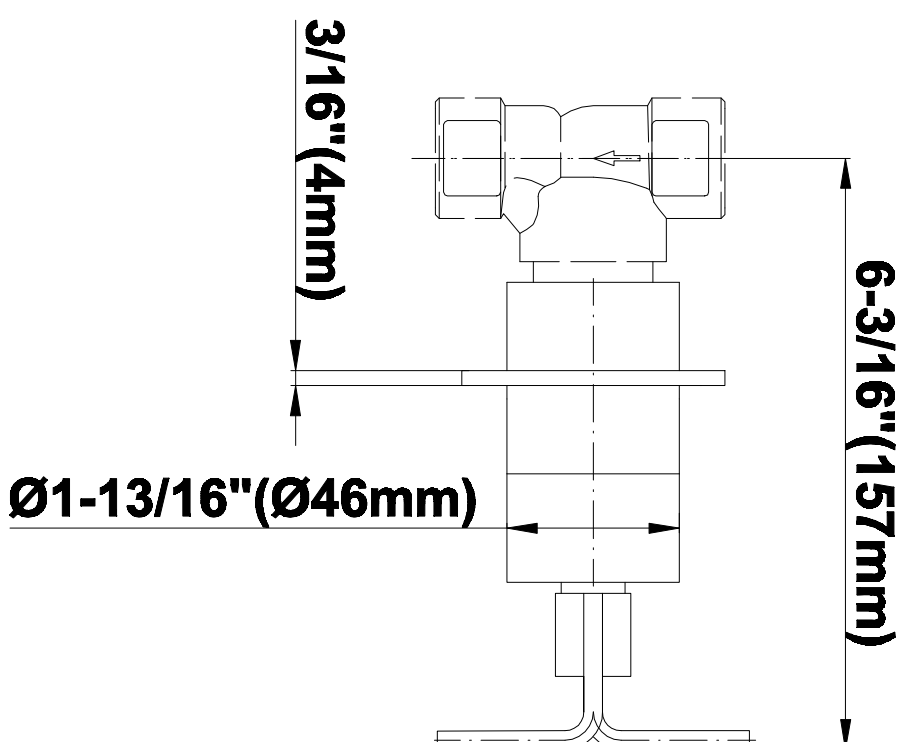

SHOWER
Contemporary Square
Thermostatic Set w/Body Sprays
& Handshower (Rough & Trim)
GC1.231A-C9S

GRAFF[®]

Information

- 8" Rain Showerhead with 12" Ceiling-Mounted Shower Arm
- Square Body Sprays w/Solid Brass Swivel Head (3 pieces)
- Handshower Set w/Wall Bracket and Multi-function Handshower
- 3/4" Thermostatic Valve
- Stop/Volume Control Valves (3 pieces)
- Flow rates: showerhead \leq 1.8 max gpm, handshower \leq 1.5 max gpm, body sprays \leq 1.5 max gpm each
- Optional Extension Kit

SHOWER
Rough
G-8005

GRAFF®

Information

- 18.4 gpm @ 60 psi
- 3/4" universal inlets/outlets with female threads
- Built-in service stops
- Complete serviceability from front of all units
- Supplied with protective plastic cover
- Thermostatic valve uses a paraffin wax cartridge

Finishes

Polished
Chrome

Steelnox®
(Satin Nickel)

G-8095

SHOWER
8" Square Brass Showerhead
G-8438

GRAFF®

Information

- 1/4" thick
- 144 no-clog, easy-clean rubber spray nozzles
- Recommended use with ceiling shower arm
- Recommended for use at no more than 10 degrees tilt
- Showerhead flow rate ≤ 1.8 max gpm
- CALGreen

Finishes

Polished
Chrome

SteelInox®
(Satin Nickel)

G-8438

Aqua-Sense Collection
Contemporary 8" Square Showerhead

Product Features

- 1/4" thick
- 144 no-clog, easy-clean rubber spray nozzles
- Showerhead flow rate ≤ 1.8 max gpm