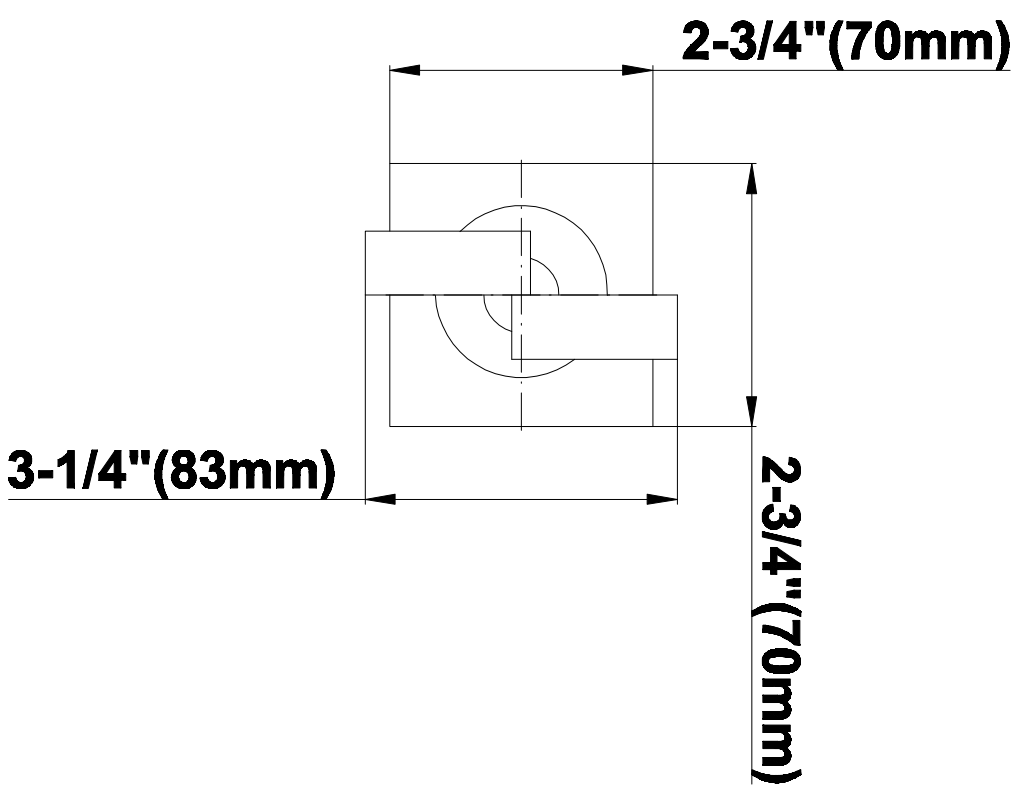

SHOWER
Contemporary Square
Thermostatic Set w/Body Sprays
& Handshower (Rough & Trim)
GC1.231A-C9S

GRAFF[®]

Information

- 8" Rain Showerhead with 12" Ceiling-Mounted Shower Arm
- Square Body Sprays w/Solid Brass Swivel Head (3 pieces)
- Handshower Set w/Wall Bracket and Multi-function Handshower
- 3/4" Thermostatic Valve
- Stop/Volume Control Valves (3 pieces)
- Flow rates: showerhead \leq 1.8 max gpm, handshower \leq 1.5 max gpm, body sprays \leq 1.5 max gpm each
- Optional Extension Kit

Finishes

Polished
Chrome

Steelnox®
(Satin Nickel)

G-8095

SHOWER
8" Square Brass Showerhead
G-8438

GRAFF®

Information

- 1/4" thick
- 144 no-clog, easy-clean rubber spray nozzles
- Recommended use with ceiling shower arm
- Recommended for use at no more than 10 degrees tilt
- Showerhead flow rate ≤ 1.8 max gpm
- CALGreen

Finishes

Polished
Chrome

SteelInox®
(Satin Nickel)

G-8438

Aqua-Sense Collection
Contemporary 8" Square Showerhead

Product Features

- 1/4" thick
- 144 no-clog, easy-clean rubber spray nozzles
- Showerhead flow rate ≤ 1.8 max gpm