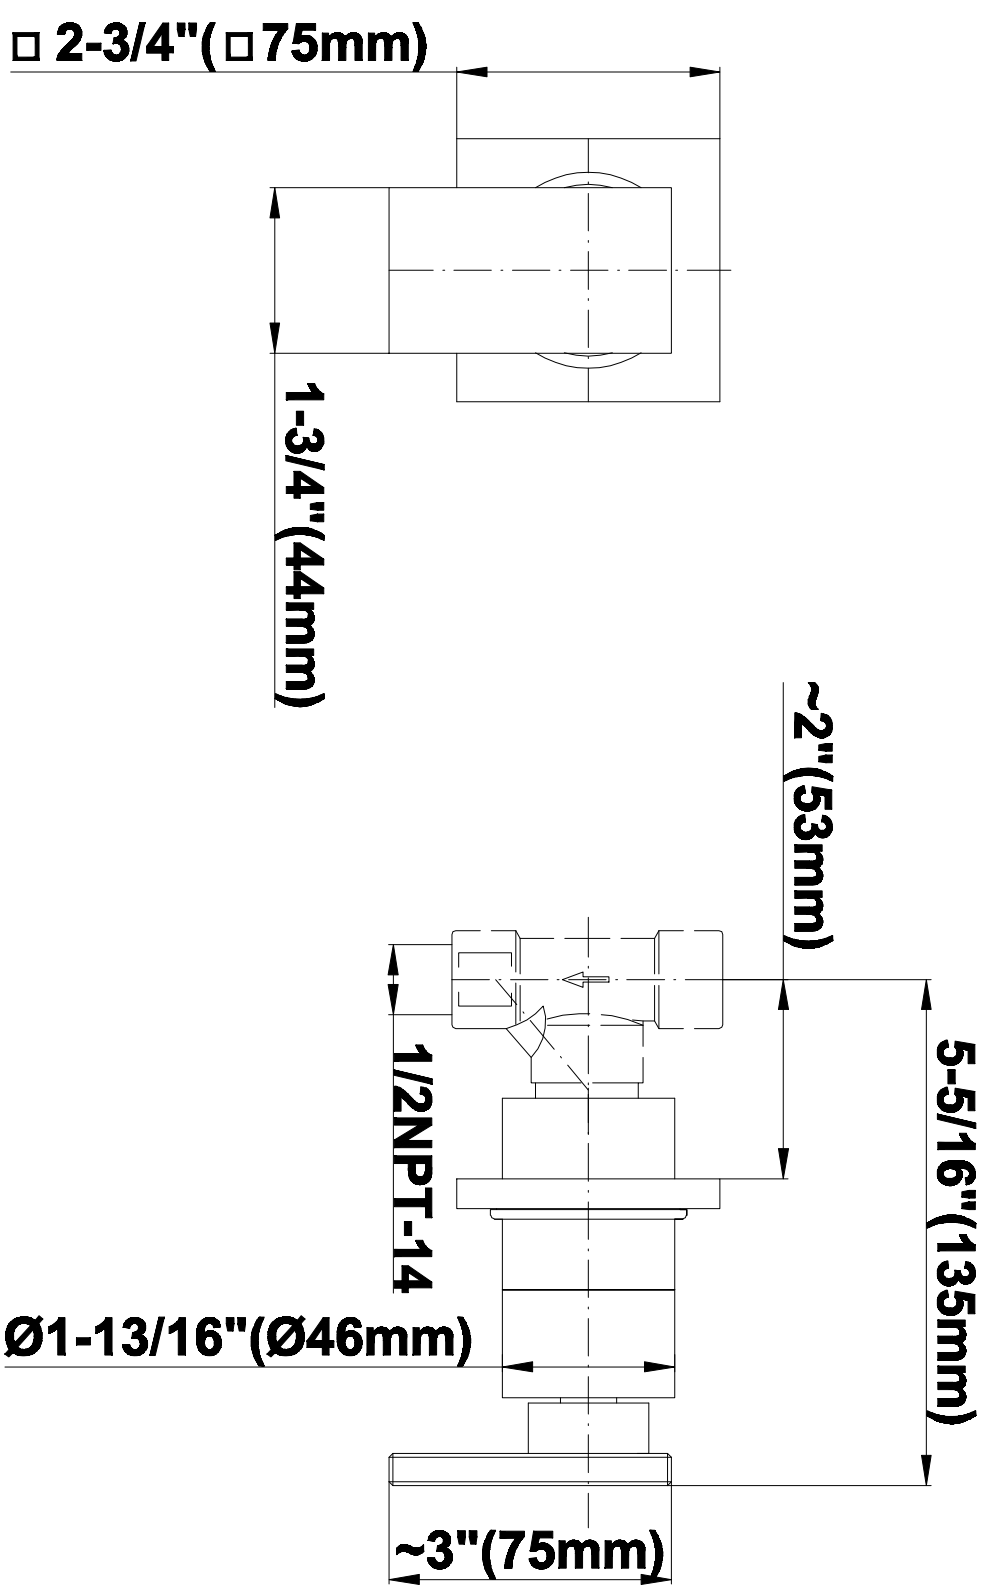

SHOWER
Square Thermostatic Ski Shower
Set w/Body Sprays &
Handshowers (Rough & Trim)
GE1.130A-LM31S

GRAFF®

Information

- 3/4" Thermostatic Valve
- Showerhead with no-clog, easy-clean spray nozzles
- Swivel Body Sprays (4 pieces)
- Handshower Set w/Wall Bracket with Multi-function Handshower
- Stop/Volume Control Valve
- Optional Extension Kit Available
- Flow Rates: showerhead ≤ 2.5 max gpm, handshower ≤ 1.5 max gpm

G-8096

SHOWER
Square Flush Mount Body Spray
w/ Solid Brass Swivel Head
G-8497

GRAFF[®]

Information

- 12 no-clog, easy-clean silicon jets
- Metal ball-joint allows for 18° angle adjustment of body spray
- Brass wall escutcheon and flush-mounted trim
- 1/2" NPT female thread inlet
- Body spray flow rate \leq 1.5 max gpm