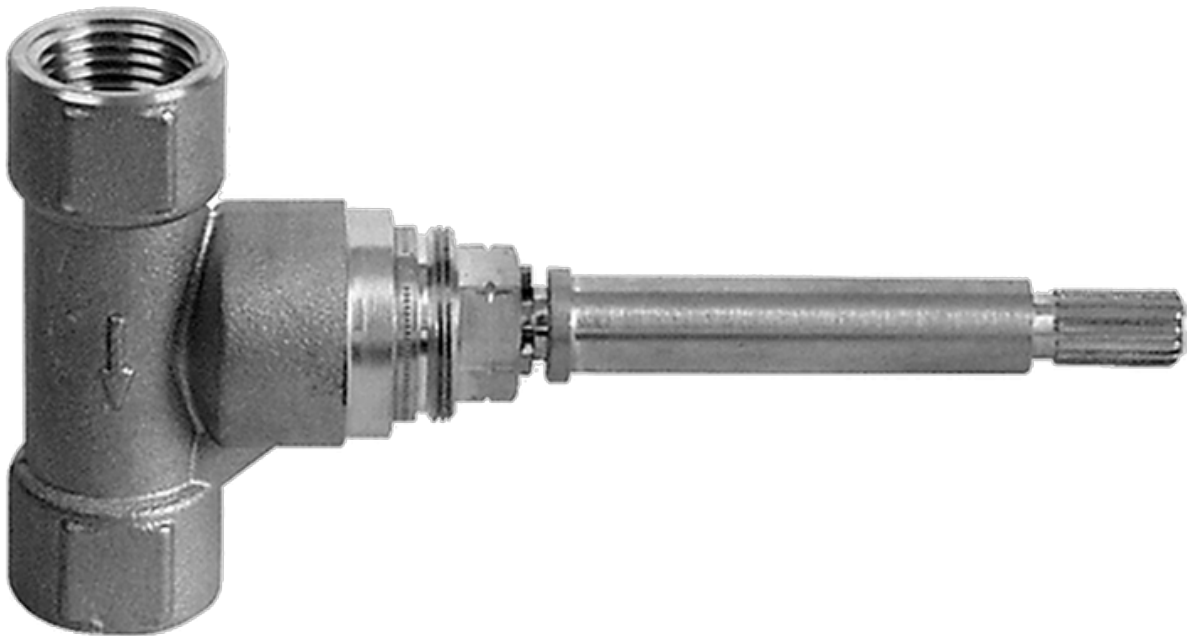

SHOWER
Square Thermostatic Ski Shower
Set w/Body Sprays &
Handshowers (Rough & Trim)
GE1.130A-LM31S

GRAFF®

Information

- 3/4" Thermostatic Valve
- Showerhead with no-clog, easy-clean spray nozzles
- Swivel Body Sprays (4 pieces)
- Handshower Set w/Wall Bracket with Multi-function Handshower
- Stop/Volume Control Valve
- Optional Extension Kit Available
- Flow Rates: showerhead ≤ 2.5 max gpm, handshower ≤ 1.5 max gpm

SHOWER
Rough
G-8070

GRAFF®

Information

- 1/2" universal inlets/outlets with female threads
- Supplied with protective plastic cover

Finishes

Polished
Chrome

SteeInox®
(Satin Nickel)

G-8070

1/2" Concealed Stop/Volume Control Rough Valve

Product Features

- 6.85 gpm @ 60 psi
- 1/2" universal inlets/outlets with female threads
- Supplied with protective plastic cover

Warranty

- Limited lifetime warranty

Finishes

Polished
Chrome

Steelnox[®]
(Satin Nickel)

G-8497

Shower Components

Contemporary Flush-Mount Body Spray with Solid Brass Swivel Head

Product Features

- 12 no-clog, easy-clean silicone jets
- Metal ball-joint allows for 18° angle adjustment of body spray
- Brass wall escutcheon and Flush-mounted trim
- 1/2" NPT female thread inlet
- Body spray flow rate ≤ 1.5 max gpm