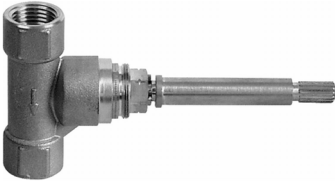

SHOWER
Square Thermostatic Ski Shower
Set w/Body Sprays &
Handshowers (Rough & Trim)
GE1.130A-LM31S

GRAFF®

Information

- 3/4" Thermostatic Valve
- Showerhead with no-clog, easy-clean spray nozzles
- Swivel Body Sprays (4 pieces)
- Handshower Set w/Wall Bracket with Multi-function Handshower
- Stop/Volume Control Valve
- Optional Extension Kit Available
- Flow Rates: showerhead ≤ 2.5 max gpm, handshower ≤ 1.5 max gpm

SHOWER
Rough
G-8070

GRAFF®

Information

- 1/2" universal inlets/outlets with female threads
- Supplied with protective plastic cover

Finishes

Polished
Chrome

SteeInox®
(Satin Nickel)

G-8070

1/2" Concealed Stop/Volume Control Rough Valve

Product Features

- 6.85 gpm @ 60 psi
- 1/2" universal inlets/outlets with female threads
- Supplied with protective plastic cover

Warranty

- Limited lifetime warranty

Finishes

Polished
Chrome

Steelnox[®]
(Satin Nickel)

G-8497

Shower Components

Contemporary Flush-Mount Body Spray with Solid Brass Swivel Head

Product Features

- 12 no-clog, easy-clean silicone jets
- Metal ball-joint allows for 18° angle adjustment of body spray
- Brass wall escutcheon and Flush-mounted trim
- 1/2" NPT female thread inlet
- Body spray flow rate ≤ 1.5 max gpm