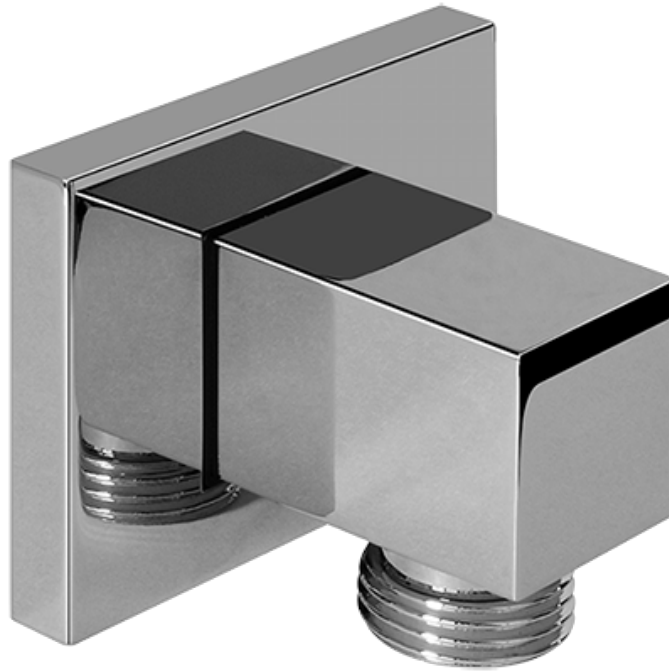

Finishes

Polished
Chrome

Steelnox[®]
(Satin Nickel)

G-8497

Shower Components

Contemporary Flush-Mount Body Spray with Solid Brass Swivel Head

Product Features

- 12 no-clog, easy-clean silicone jets
- Metal ball-joint allows for 18° angle adjustment of body spray
- Brass wall escutcheon and Flush-mounted trim
- 1/2" NPT female thread inlet
- Body spray flow rate ≤ 1.5 max gpm

* Special order finish- call for availability

SHOWER
Contemporary Square Wall
Bracket for Handshower
G-8632

GRAFF®

Information

- Solid brass construction

Finishes

Polished
Chrome

Steelnox®
(Satin Nickel)

G-8632

Contemporary Square Wall Bracket for Handshower

Product Features

- Solid brass construction

Available Finishes

- Polished Chrome
G-8632-PC
- Steelnox[®]
G-8632-SN

Warranty

- Limited lifetime warranty

www.graff-faucets.com | phone: 800-954-4723

SHOWER
Contemporary Square Wall Supply
Elbow
G-8633

GRAFF®

Information

- 1/2" NPT female thread inlet

Finishes

Polished
Chrome

Steelnox®
(Satin Nickel)