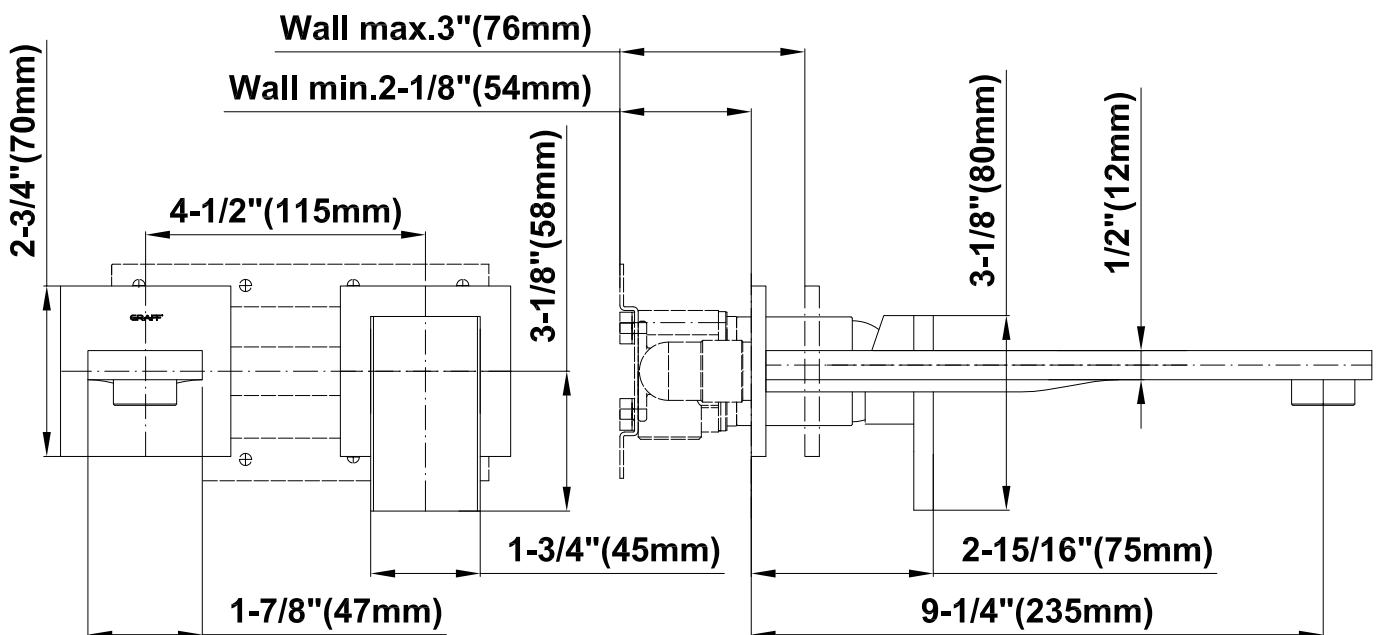

G-3636-LM36W

Targa Collection

Wall-Mounted Lavatory Faucet w/Single Handle (Rough & Trim)

GRAFF®
CUTTING EDGE DESIGN

Product Features

- Wall-mounted spout and handle installation
- Aerated flow rate ~2.2 gpm @ 60 psi
- 9-1/4" spout reach
- Drain assembly not included

Available Finishes

- Polished Chrome
  G-3636-LM36-PC
- Steelnox® G-3636-LM36-SN

Optional Accessories

- Drain assemblies: G-9955-**, G-9958-**, G-9961-**, G-9962-**
- Matching decorative trap G-9971-**
- Water-saving aerator G-9303 to reduce waterflow to 1.5 gpm

Warranty

- Limited lifetime warranty

For complete warranty information go to www.graff-faucets.com/en-nam/warranty