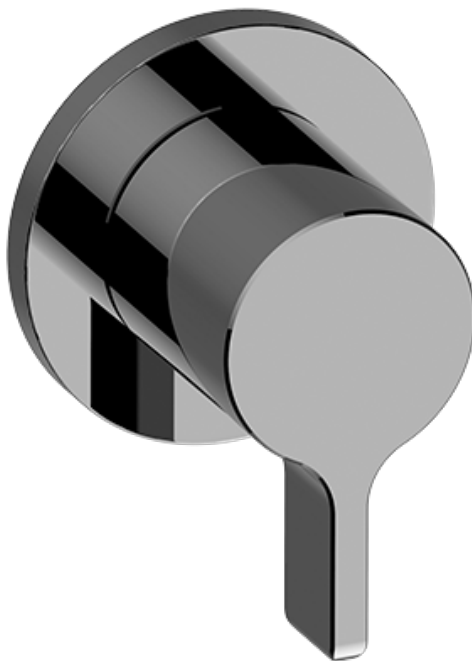

BATHROOM  
Terra M-Series Stop/Volume  
Control Valve Trim with Handle  
**G-8097-LM46E1-T**

**GRAFF®**

### Information

- Single metal handle
- Decorative trim plate
- Use with G-8076 Stop/Volume Control rough valve with Pass-Through or G-8077 Stop/Volume Control rough valve
- To complete package, you must order rough valve
- ADA

### Finishes