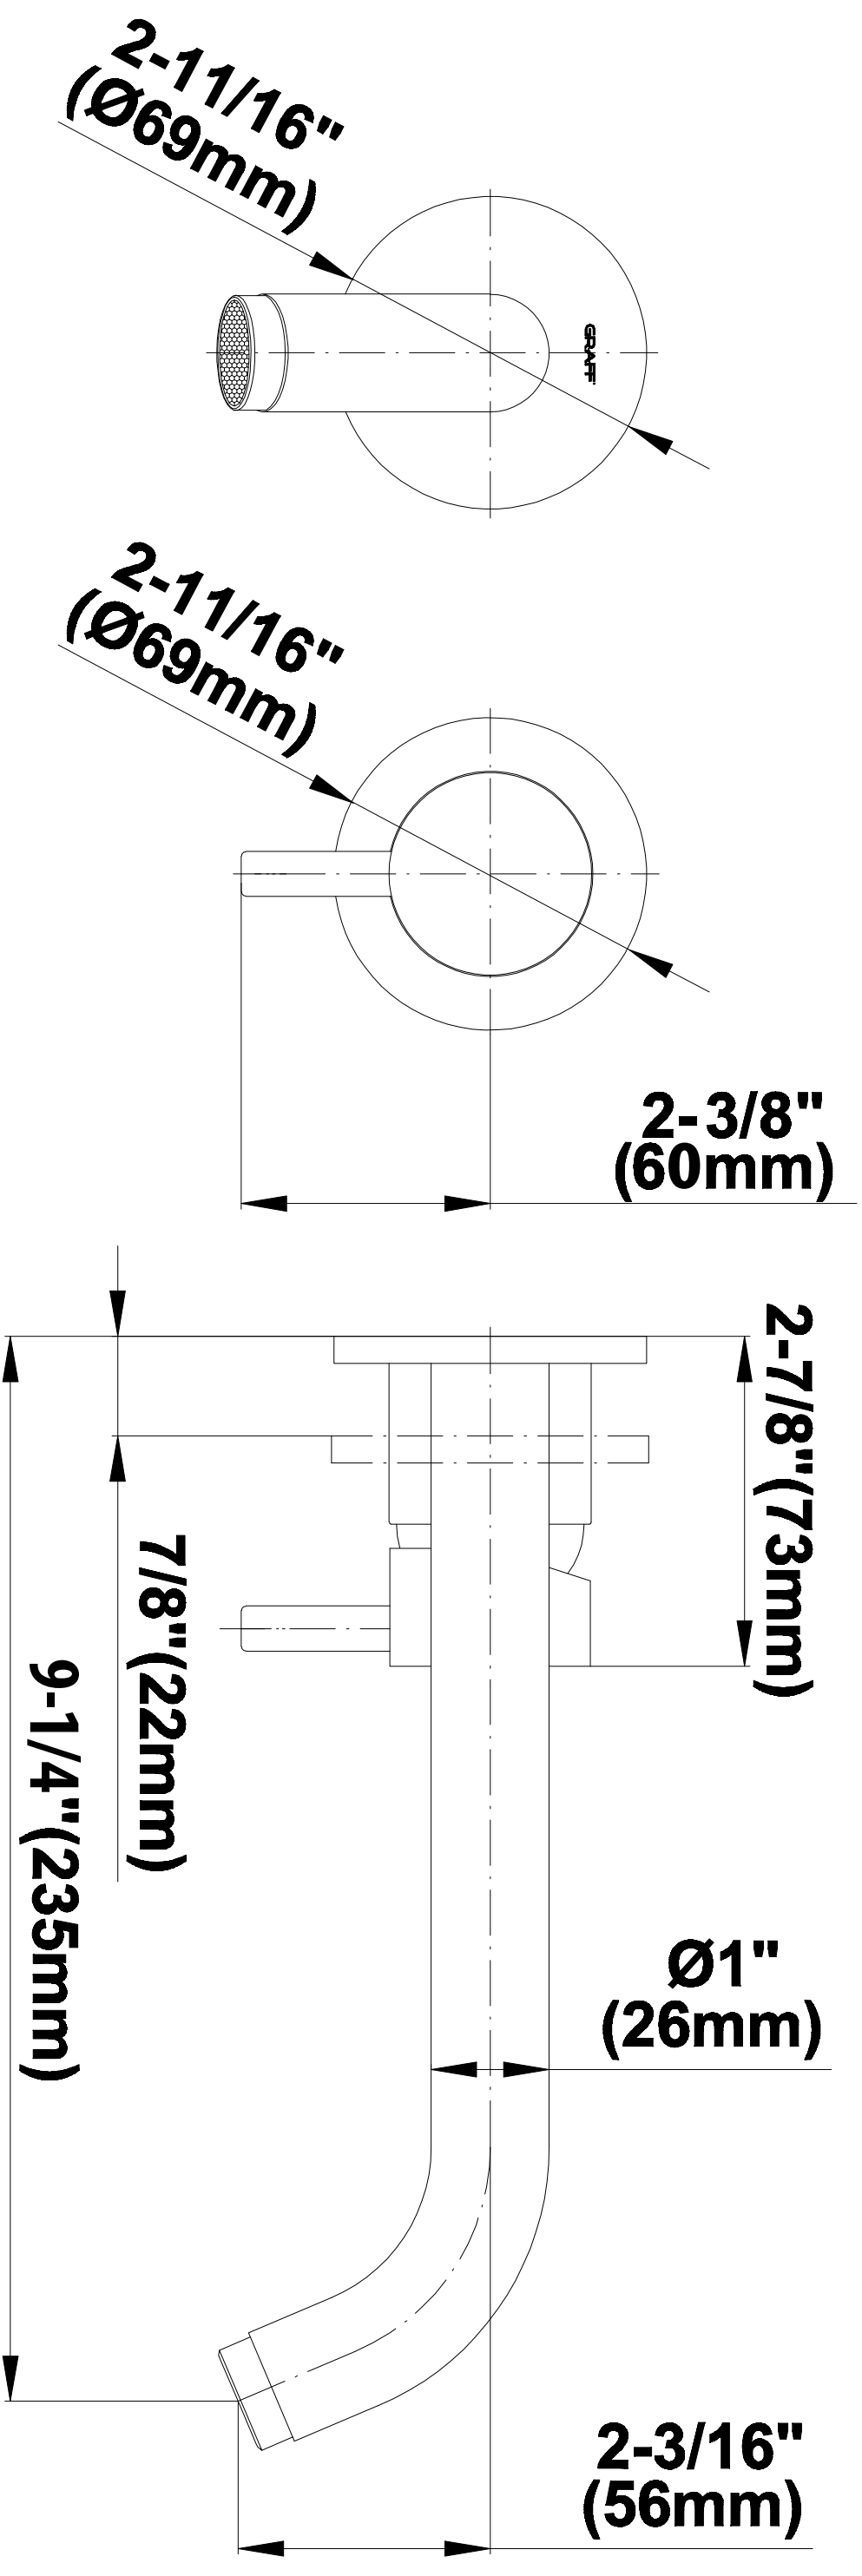

G-6136-LM41MW

M.E. Series