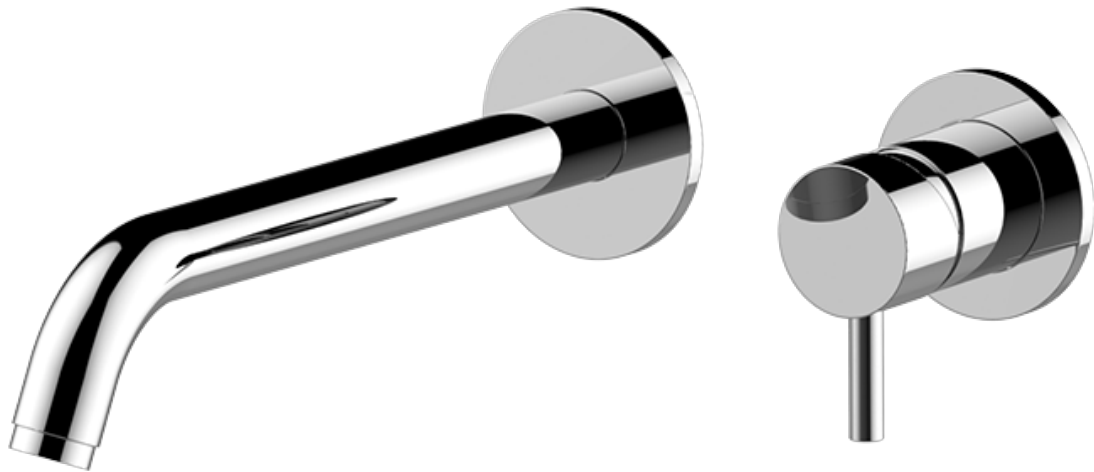

BATHROOM
M.E. Wall-Mounted Lavatory
Faucet w/Single Handle
G-6136-LM41MW

GRAFF®

Information

- Wall-mount spout and handle installation
- Aerated flow rate ≤ 1.2 max gpm
- 9-1/4" spout reach
- Handle may be installed on left or right of spout
- Drain assembly not included
- Optional matching decorative trap G-9970
- Optional extension kit
- ADA
- CALGreen

G-6136-LM41MW

M.E. Series

Finishes

24K Gold

24K Brushed
Gold

Brushed Brass
PVD

Architectural
Black™

Brushed Onyx
PVD®

Steelnox®
(Satin Nickel)

Unfinished
Brass

Unfinished
Brushed Brass

Architectural
White

G-1085
Rough Valve

Product Features

- GPM depends on trim

Warranty