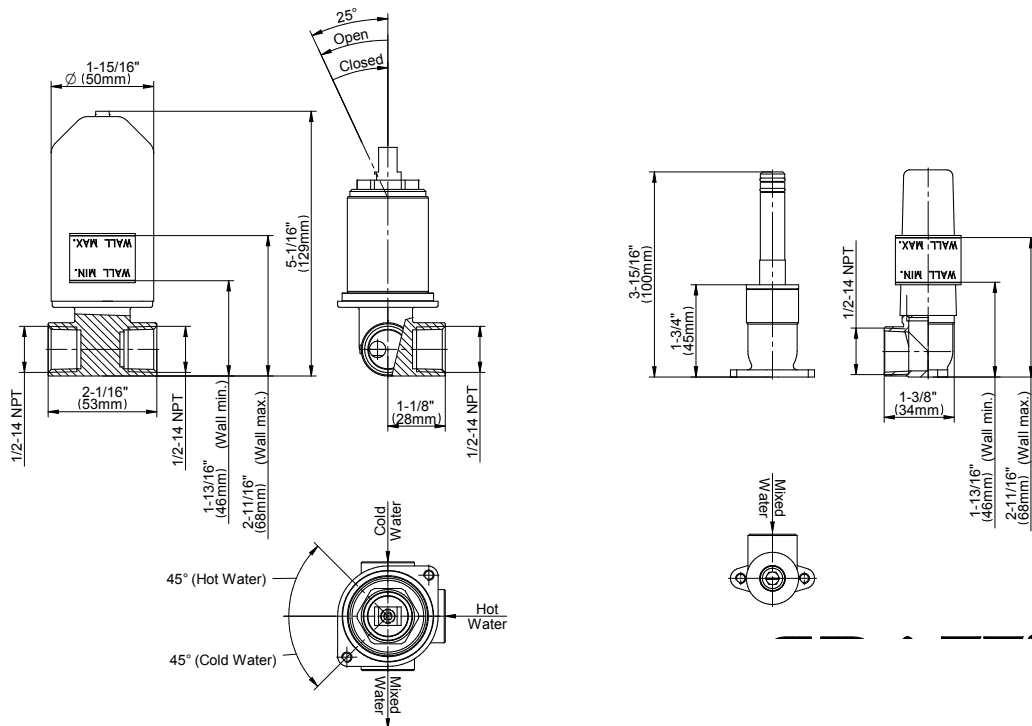

G-1085
Rough Valve

Product Features

- GPM depends on trim

Warranty

- Limited lifetime warranty

For complete warranty information go to <https://www.graff-faucets.com/en-nam/warranty>

The measurements shown are for reference only. Products and specifications shown are subject to change without notice. Revised 6/2018.