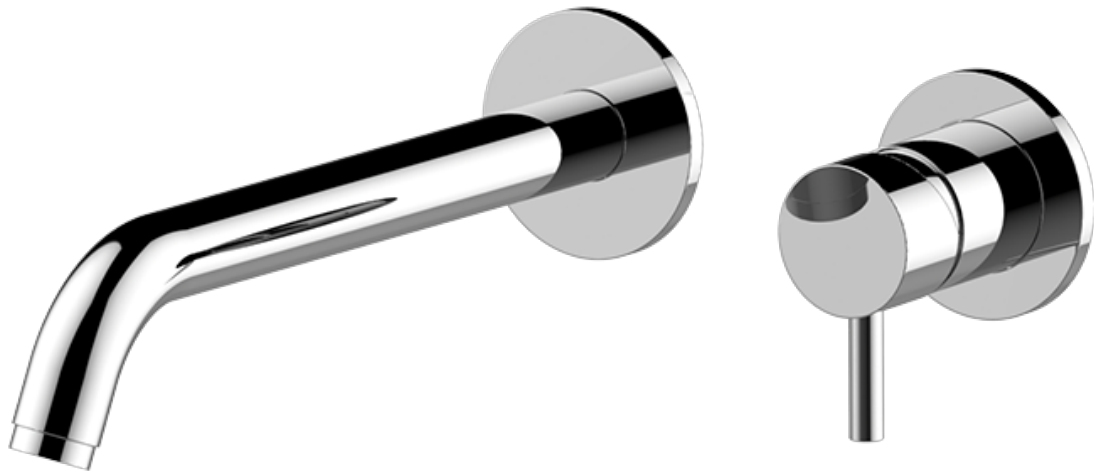

BATHROOM
M.E. Wall-Mounted Lavatory
Faucet w/Single Handle
G-6136-LM41MW

GRAFF®

Information

- Wall-mount spout and handle installation
- Aerated flow rate ≤ 1.2 max gpm
- 9-1/4" spout reach
- Handle may be installed on left or right of spout
- Drain assembly not included
- Optional matching decorative trap G-9970
- Optional extension kit
- ADA
- CALGreen

Steelnox®
(Satin Nickel)

Unfinished
Brass

Unfinished
Brushed Brass

Architectural
White

G-1085
Rough Valve

Product Features

- GPM depends on trim

Warranty

BATHROOM
M.E. Wall-Mounted Lavatory
Faucet w/Single Handle
G-6136-LM41MW

Information

- Wall-mount spout and handle installation
- Aerated flow rate ≤ 1.2 max gpm
- 9-1/4" spout reach
- Handle may be installed on left or right of spout
- Drain assembly not included
- Optional matching decorative trap G-9970
- Optional extension kit
- ADA
- CALGreen