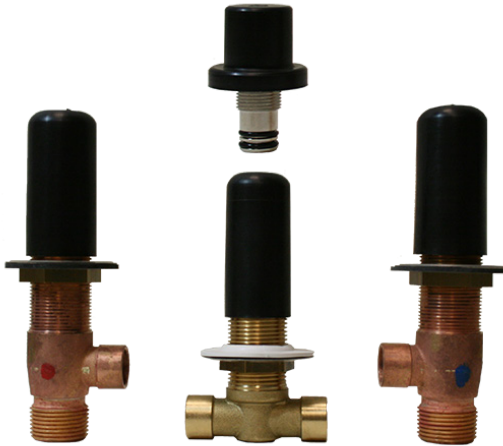

BATHROOM
Terra Roman Tub
G-6750-C17B

GRAFF®

Information

- Matching deck-mounted handshower & diverter set available
- ADA

G-6750-C17B-T

TERRA Series

Information

- 3/4" male NPT inlets
- Quick connect tub spout

Finishes

Product Features

- 3/4" male NPT inlets
- Quick connect tub spout

Warranty

- Limited lifetime warranty

For complete warranty information go to: www.graff-faucets.com/en/info/faqs

Information

- Matching deck-mounted handshower & diverter set available
- ADA

Finishes

G-6750-C17B-T

TERRA Series