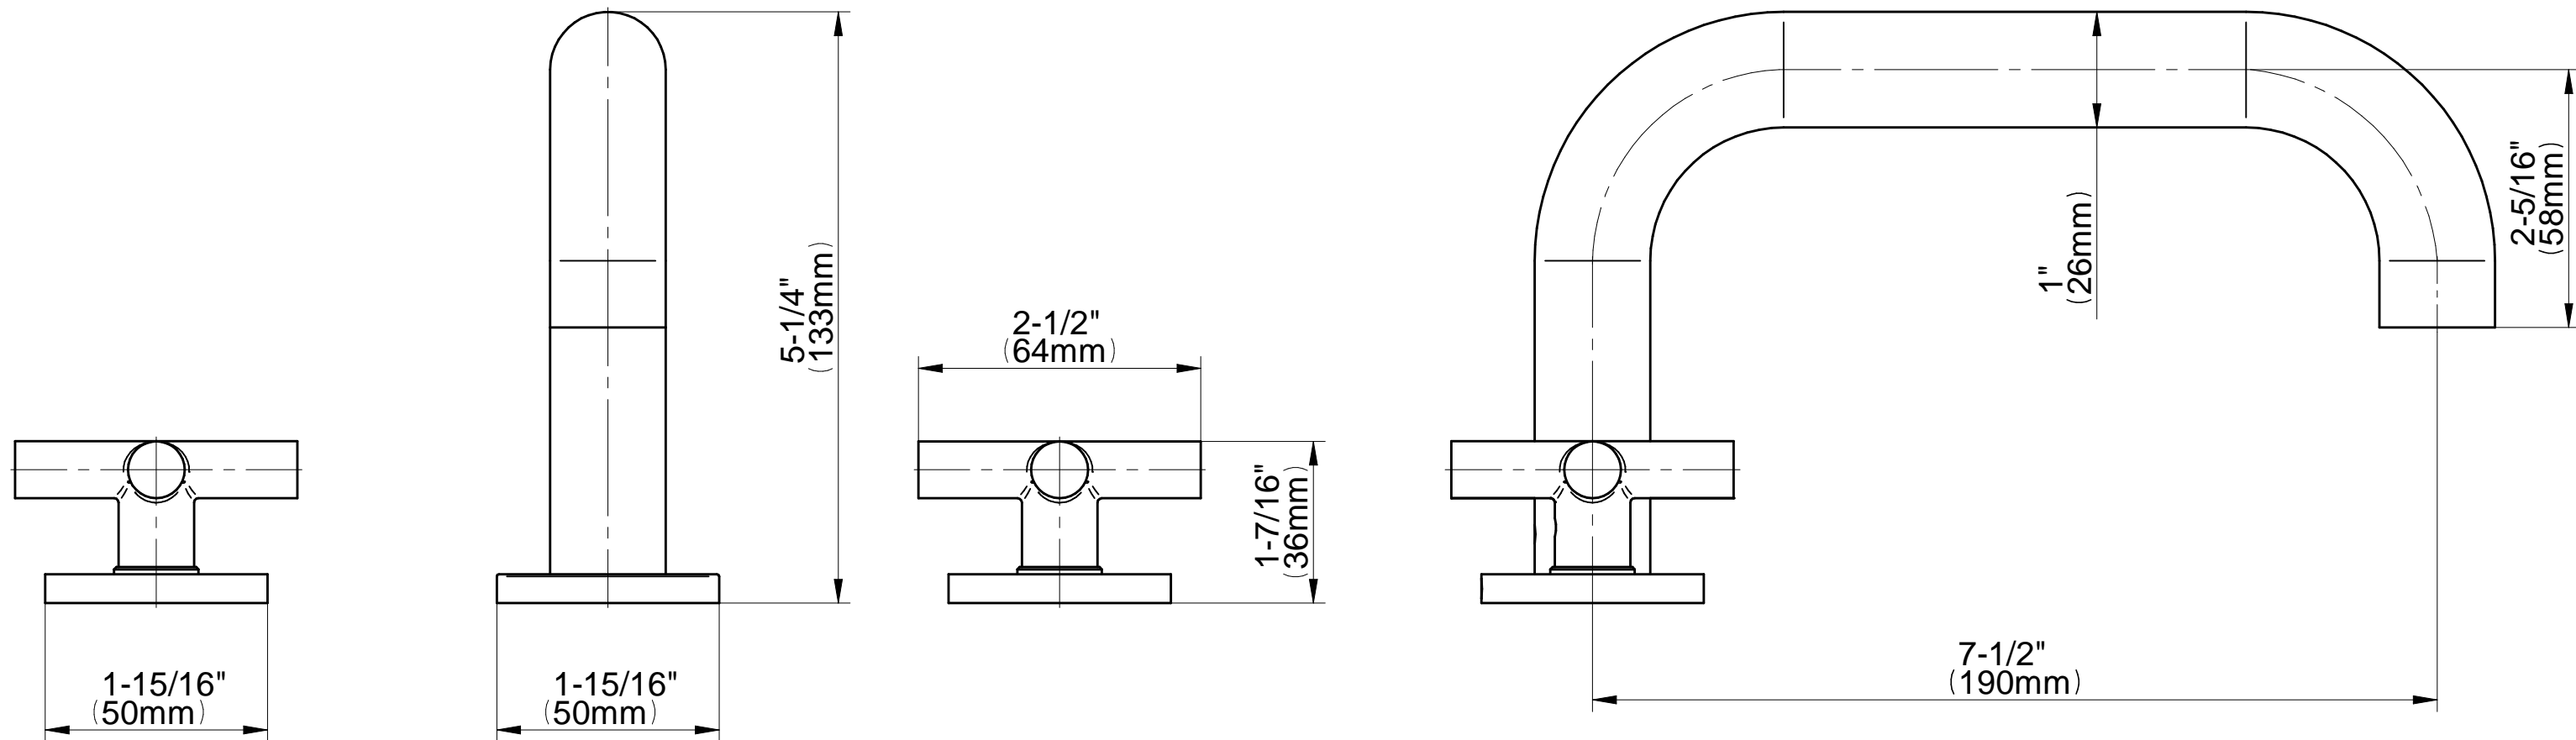

BATHROOM
Terra Roman Tub
G-6750-C17B

GRAFF®

Information

- Matching deck-mounted handshower & diverter set available
- ADA

G-6750-C17B-T

TERRA Series

Information

- 3/4" male NPT inlets
- Quick connect tub spout

Finishes

Product Features

- 3/4" male NPT inlets
- Quick connect tub spout

Warranty

- Limited lifetime warranty

For complete warranty information go to: www.graff-faucets.com/en/info/faqs

Information

- Matching deck-mounted handshower & diverter set available
- ADA