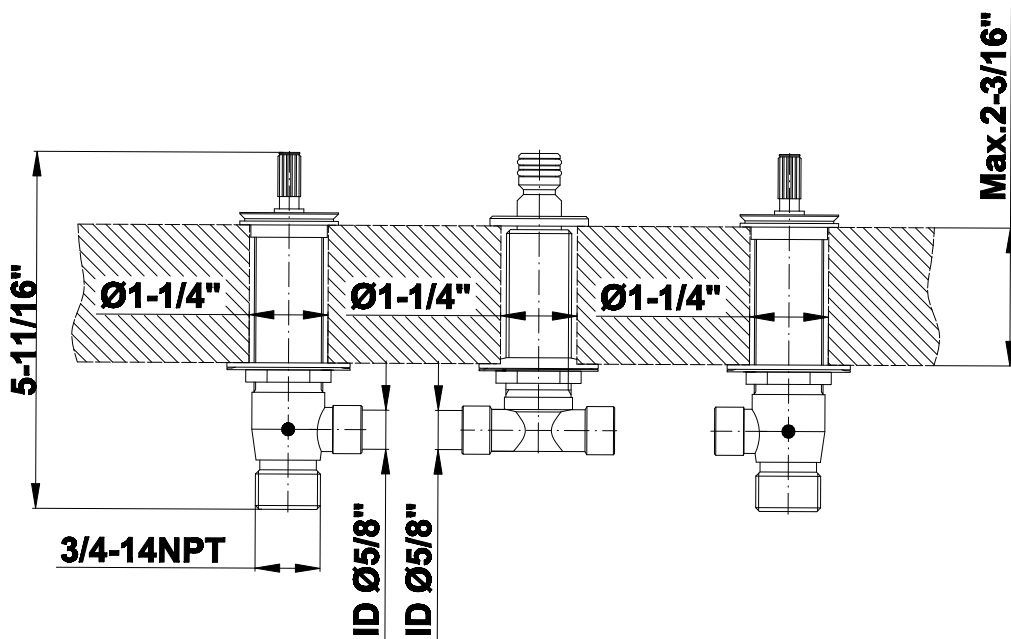

BATHROOM
Terra Roman Tub
G-6750-C17B

GRAFF®

Information

- Matching deck-mounted handshower & diverter set available
- ADA

G-6750-C17B-T

TERRA Series

Information

- 3/4" male NPT inlets
- Quick connect tub spout

Finishes

Product Features

- 3/4" male NPT inlets
- Quick connect tub spout

Warranty

- Limited lifetime warranty

For complete warranty information go to: www.graff-faucets.com/en/info/faqs

Information

- Matching deck-mounted handshower & diverter set available
- ADA