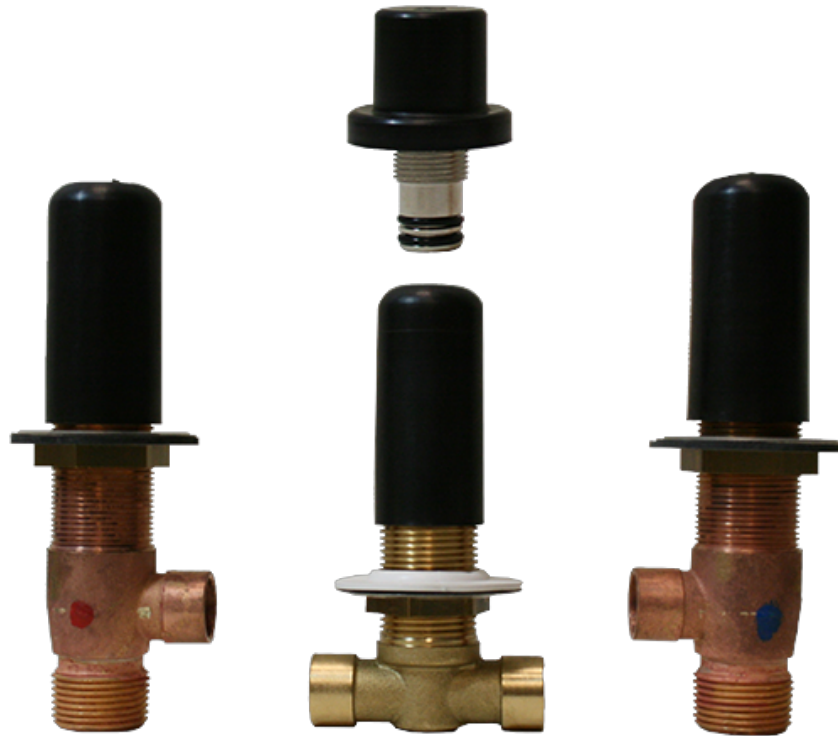

BATHROOM
Terra Roman Tub
G-6750-C17B

GRAFF®

Information

- Matching deck-mounted handshower & diverter set available
- ADA

G-6750-C17B-T

TERRA Series

Information

- 3/4" male NPT inlets
- Quick connect tub spout

Finishes

Product Features

- 3/4" male NPT inlets
- Quick connect tub spout

Warranty

- Limited lifetime warranty

For complete warranty information go to: www.graff-faucets.com/en/info/faqs

Information

- Matching deck-mounted handshower & diverter set available
- ADA

Finishes

G-6750-C17B-T

TERRA Series