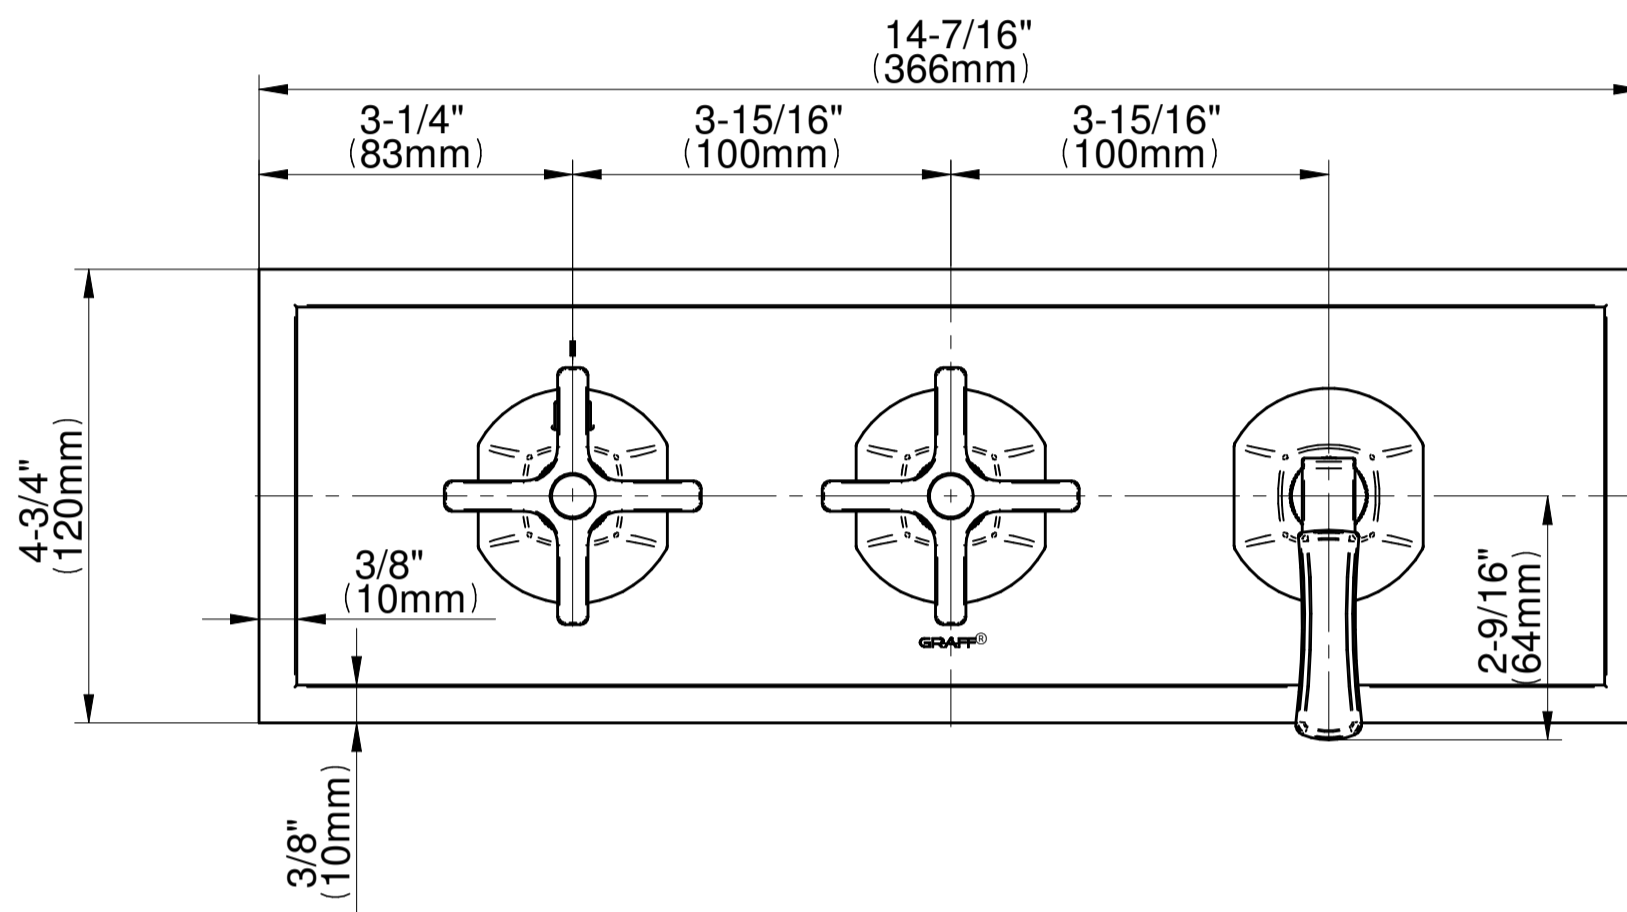

SHOWER
M-Series Valve Horizontal Trim
with Three Handles
G-8178H-2C1L-T

Information

- Three metal handles, decorative trim plate
- Use with M-Series rough valves
- ADA

Finishes

							
24K Gold	24K Brushed Gold	Brushed Brass PVD	Architectural Black™	Brushed Nickel	Brushed Onyx PVD®	Brushed OR'osa PVD®	Gunmetal
							
Matte Black	Olive Bronze	Onyx PVD®	Polished Brass PVD	Polished Chrome	Polished Nickel	OR'osa PVD®	Unfinished Brass
							
Unfinished Brushed Brass	Vintage Brushed Brass	Architectural White					

G-8178H-2C1L-T

FINEZZA DUE Series

GRAFF[®]
CUTTING EDGE DESIGN