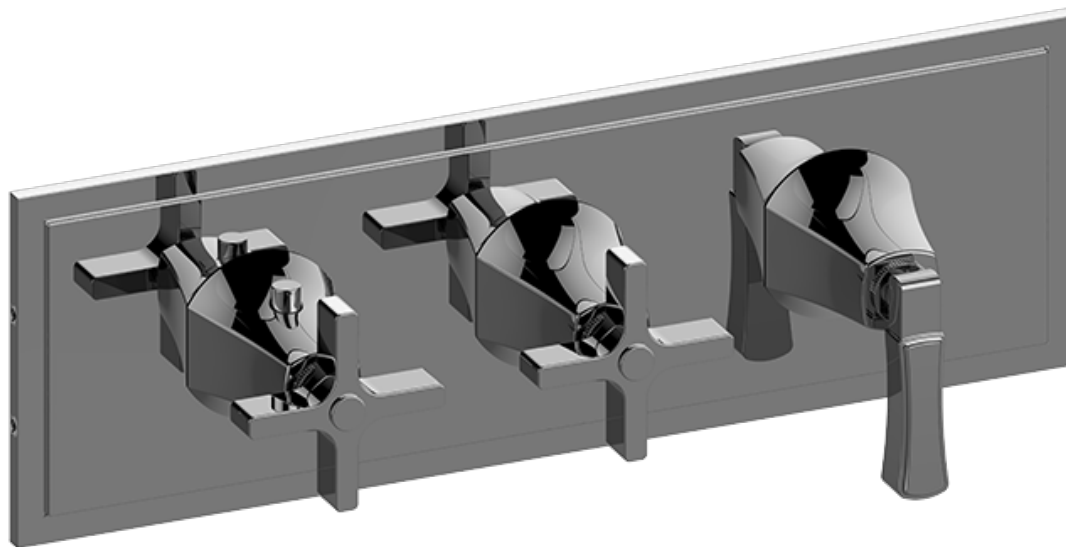

SHOWER
M-Series Valve Horizontal Trim
with Three Handles
G-8178H-2C1L-T

Information

- Three metal handles, decorative trim plate
- Use with M-Series rough valves
- ADA

Finishes

							
24K Gold	24K Brushed Gold	Brushed Brass PVD	Architectural Black™	Brushed Nickel	Brushed Onyx PVD®	Brushed OR'osa PVD®	Gunmetal
							
Matte Black	Olive Bronze	Onyx PVD®	Polished Brass PVD	Polished Chrome	Polished Nickel	OR'osa PVD®	Unfinished Brass
							
Unfinished Brushed Brass	Vintage Brushed Brass	Architectural White					

G-8178H-2C1L-T

FINEZZA DUE Series

GRAFF[®]
CUTTING EDGE DESIGN