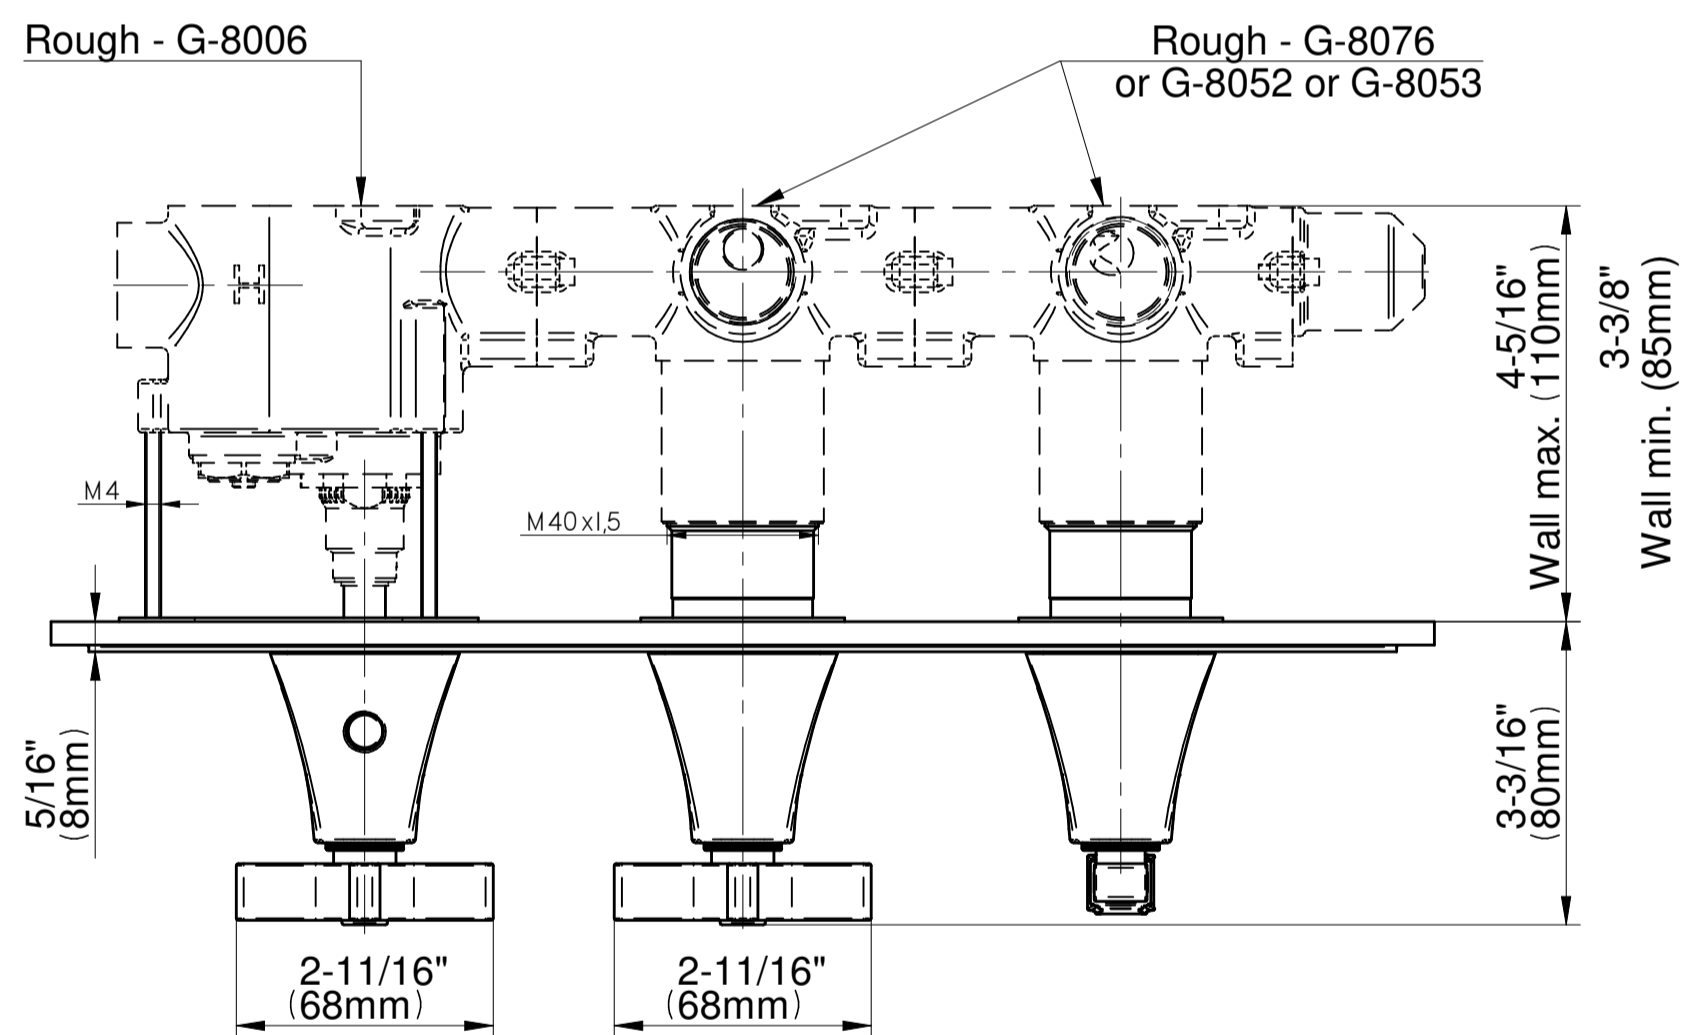

SHOWER
M-Series Valve Horizontal Trim
with Three Handles
G-8178H-2C1L-T

Information

- Three metal handles, decorative trim plate
- Use with M-Series rough valves
- ADA

Finishes

							
24K Gold	24K Brushed Gold	Brushed Brass PVD	Architectural Black™	Brushed Nickel	Brushed Onyx PVD®	Brushed OR'osa PVD®	Gunmetal
							
Matte Black	Olive Bronze	Onyx PVD®	Polished Brass PVD	Polished Chrome	Polished Nickel	OR'osa PVD®	Unfinished Brass
							
Unfinished Brushed Brass	Vintage Brushed Brass	Architectural White					

G-8178H-2C1L-T

FINEZZA DUE Series

GRAFF[®]
CUTTING EDGE DESIGN