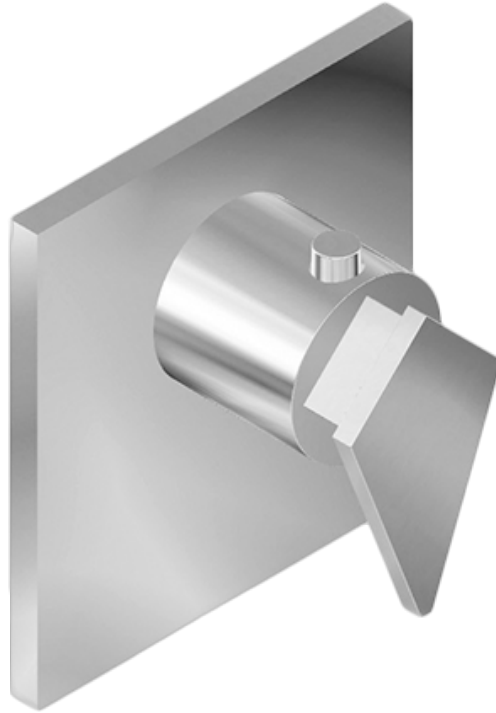

SHOWER
M-Series Full Thermostatic
Shower System with Diverter
Valve
GM2.122SG-LM31E0

GRAFF®

Information

- 3/4" thermostatic valve and trim
- 8" rain showerhead with 12" wall-mounted shower arm
- Flush-mounted swivel body sprays (3 pieces)
- 3-way diverter valve
- Showerhead features no-clog, easy-clean spray nozzles
- Optional extension kit
- Flow rates: showerhead ≤ 1.8 max gpm, handshower ≤ 1.5 max gpm, body sprays ≤ 1.5 max gpm each

Architectural
White

G-8006

M-Series

3/4" Concealed Thermostatic Rough Valve

Product Features

- 12.9 gpm @ 60 psi
- 3/4" universal inlets
- Built-in service stops
- Stacking outlet feature
- Complete serviceability from front of all units
- Supplied with protective plastic cover
- CalGreen compliant dependent on functions

www.graff-faucets.com | phone: 800-954-4723

SHOWER
Stealth M-Series Thermostatic
Valve Trim with Handle
G-8043-LM23E-T

GRAFF®

Information

- Single metal handle and decorative trim plate
- Use with G-8006 thermostatic rough valve

Architectural
White

G-8043-LM23E-T

Stealth Series

SHOWER
Three-Way Diverter Control Valve
WITH Off Function (No Pass-
Through)
G-8053

GRAFF®

Information

- ~11.4 gpm @ 60 psi
- 3/4" universal inlets/outlets with female threads
- Operates one function at a time
- Stacking inlet feature
- Supplied with protective plastic cover
- CALGreen compliant depending on functions