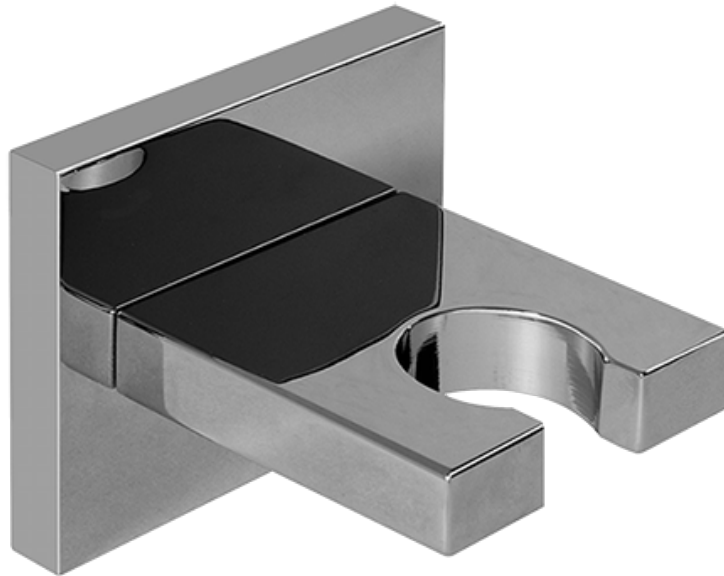

Polished
Chrome

Polished
Nickel

Steelnox®
(Satin Nickel)

Architectural
White

Product Features

- Brass spiral flexible hose with conical nut

Warranty

- Limited lifetime warranty

* Special order finish- call for availability

SHOWER
Contemporary Square Wall
Bracket for Handshower
G-8632

GRAFF®

Information

- Solid brass construction

Finishes

24K Gold

24K Brushed
Gold