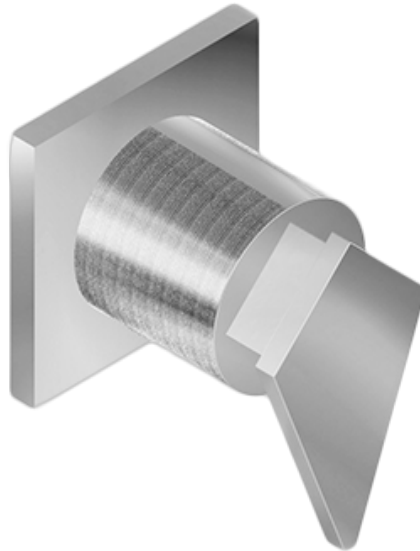

SHOWER
M-Series Full Thermostatic
Shower System with Diverter
Valve
GM2.122SG-LM31E0

GRAFF®

Information

- 3/4" thermostatic valve and trim
- 8" rain showerhead with 12" wall-mounted shower arm
- Flush-mounted swivel body sprays (3 pieces)
- 3-way diverter valve
- Showerhead features no-clog, easy-clean spray nozzles
- Optional extension kit
- Flow rates: showerhead ≤ 1.8 max gpm, handshower ≤ 1.5 max gpm, body sprays ≤ 1.5 max gpm each

Architectural
White

G-8053

M-Series

3-Way Diverter Control Valve WITH Off Function (No Pass-Through)

Product Features

- 3/4" universal inlets/outlets with female threads
- Stacking inlet feature
- Supplied with protective plastic cover
- CalGreen compliant dependent on functions

www.graff-faucets.com | phone: 800-954-4723

SHOWER
Stealth M-Series 3-Way Diverter
Valve Trim with Handle
G-8072-LM23E1-T

GRAFF[®]

Information

- Single metal handle and decorative trim plate
- Use with G-8053 3-Way Diverter Control Valve WITH Off Function
- ADA