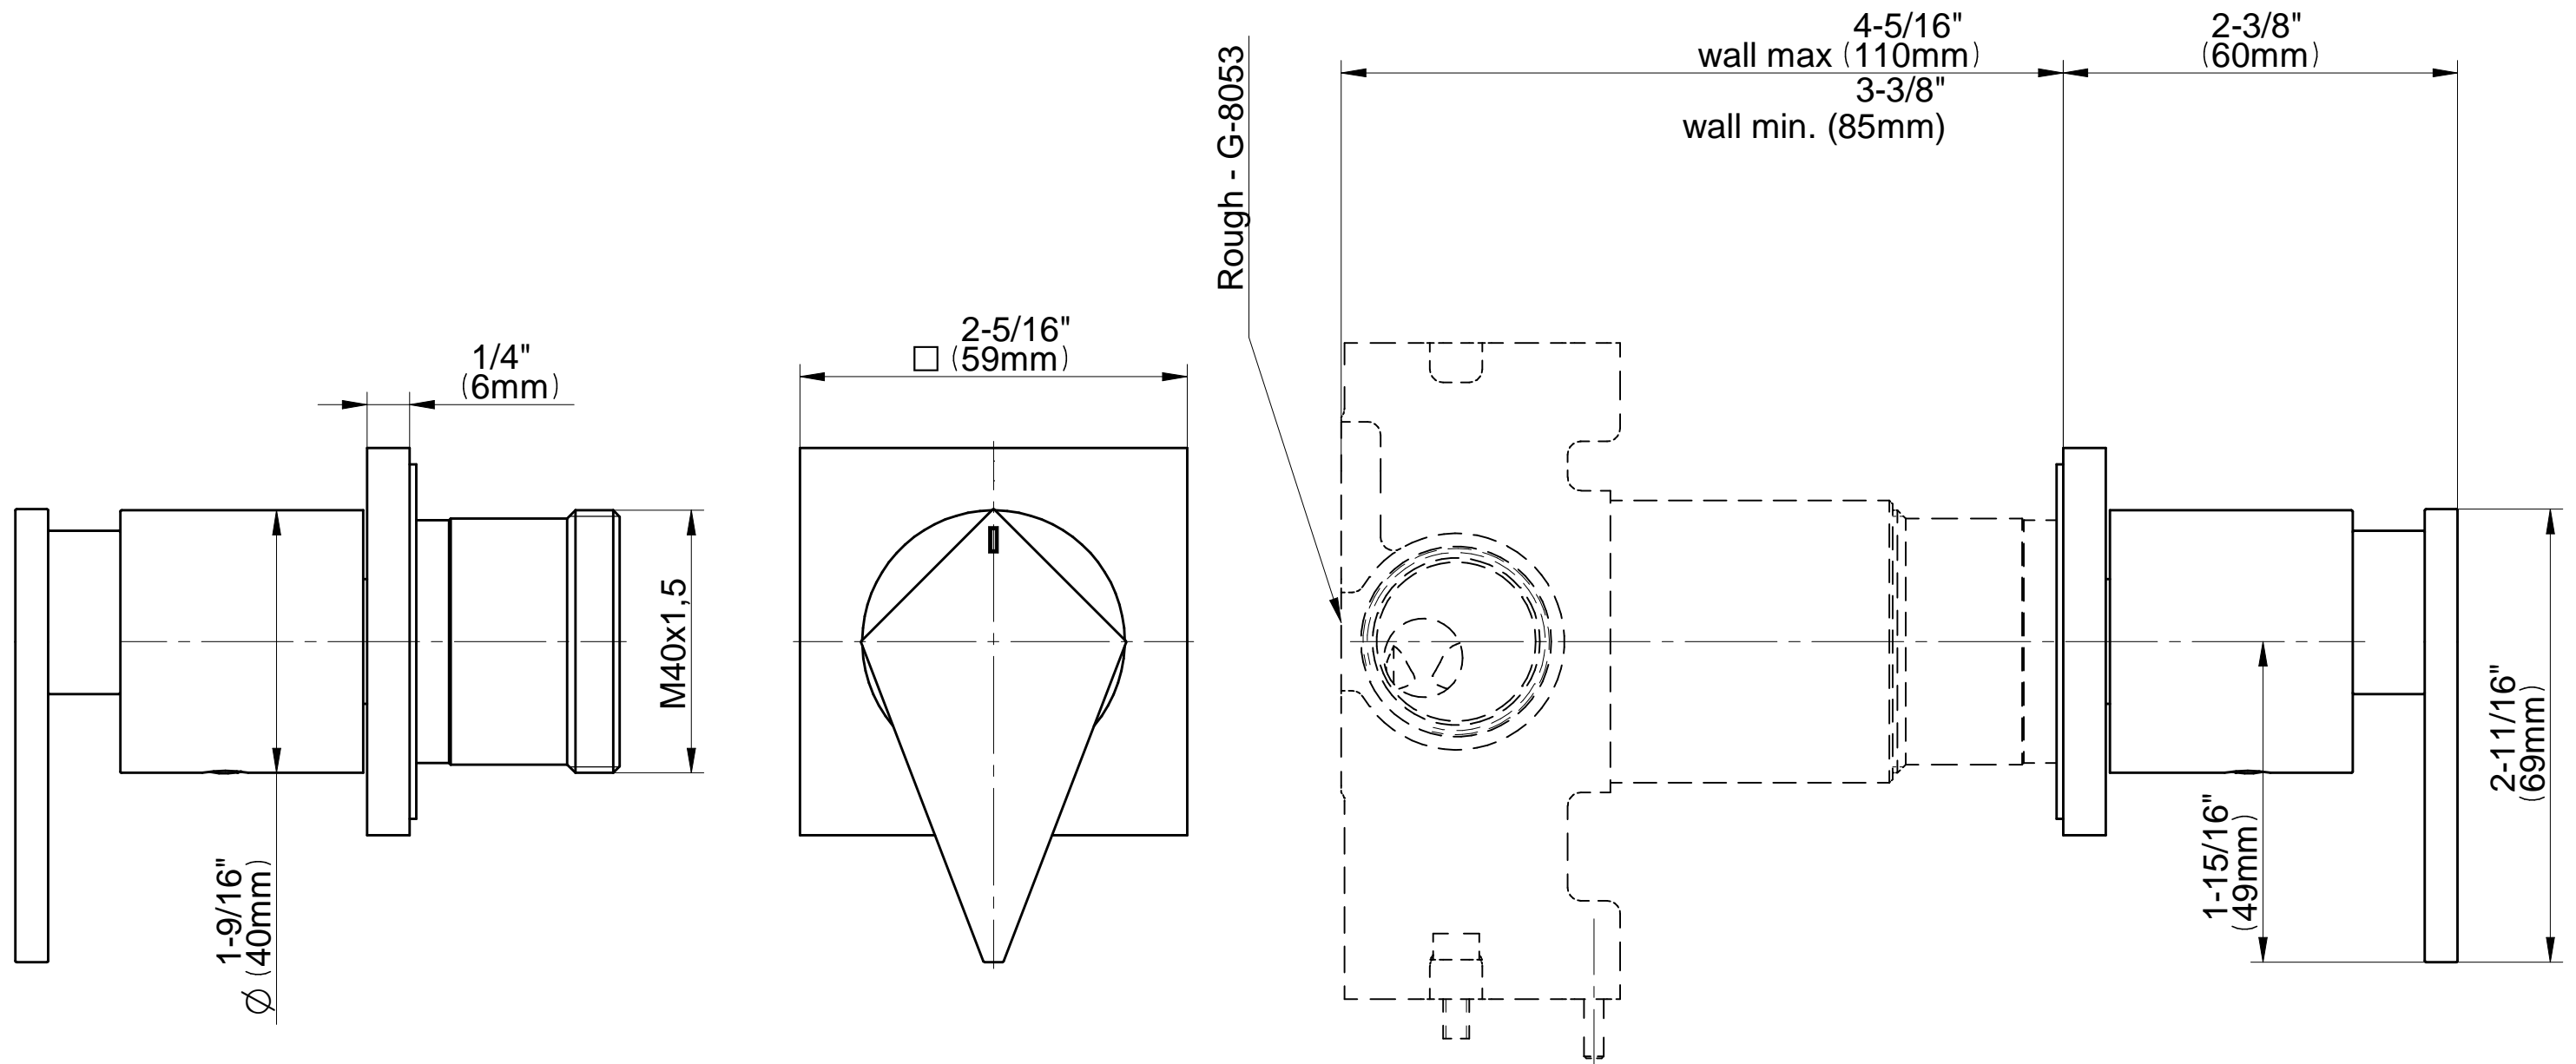

G-8072-LM23E1 Series