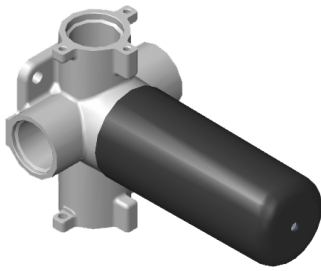

SHOWER
M-Series Full Thermostatic
Shower System with Diverter
Valve
GM2.122SG-LM31E0

GRAFF®

Information

- 3/4" thermostatic valve and trim
- 8" rain showerhead with 12" wall-mounted shower arm
- Flush-mounted swivel body sprays (3 pieces)
- 3-way diverter valve
- Showerhead features no-clog, easy-clean spray nozzles
- Optional extension kit
- Flow rates: showerhead ≤ 1.8 max gpm, handshower ≤ 1.5 max gpm, body sprays ≤ 1.5 max gpm each

Architectural
White

G-8043-LM23E-T

Stealth Series

SHOWER
Three-Way Diverter Control Valve
WITH Off Function (No Pass-
Through)
G-8053

GRAFF®

Information

- ~11.4 gpm @ 60 psi
- 3/4" universal inlets/outlets with female threads
- Operates one function at a time
- Stacking inlet feature
- Supplied with protective plastic cover
- CALGreen compliant depending on functions

Architectural
White

G-8053

M-Series

3-Way Diverter Control Valve WITH Off Function (No Pass-Through)

Product Features

- 3/4" universal inlets/outlets with female threads
- Stacking inlet feature
- Supplied with protective plastic cover
- CalGreen compliant dependent on functions