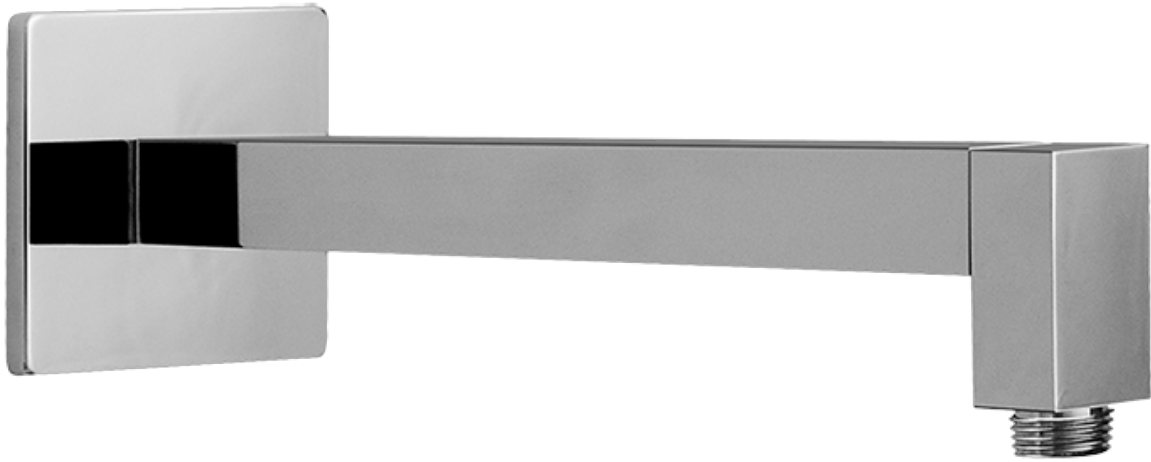

Architectural
White

G-8497

Shower Components

Contemporary Flush-Mount Body Spray with Solid Brass Swivel Head

GRAFF®

Product Features

- 12 no-clog, easy-clean silicone jets
- Metal ball-joint allows for 18° angle adjustment of body spray
- Brass wall escutcheon and Flush-mounted trim
- 1/2" NPT female thread inlet
- Body spray flow rate ≤ 1.5 max gpm

SHOWER
Contemporary 12" Shower Arm
G-8530

GRAFF®

Information

- Includes arm and square flange
- 1/2" NPT male thread inlet
- For use with all showerheads (especially G-8438)

Finishes

24K Gold

24K Brushed
Gold