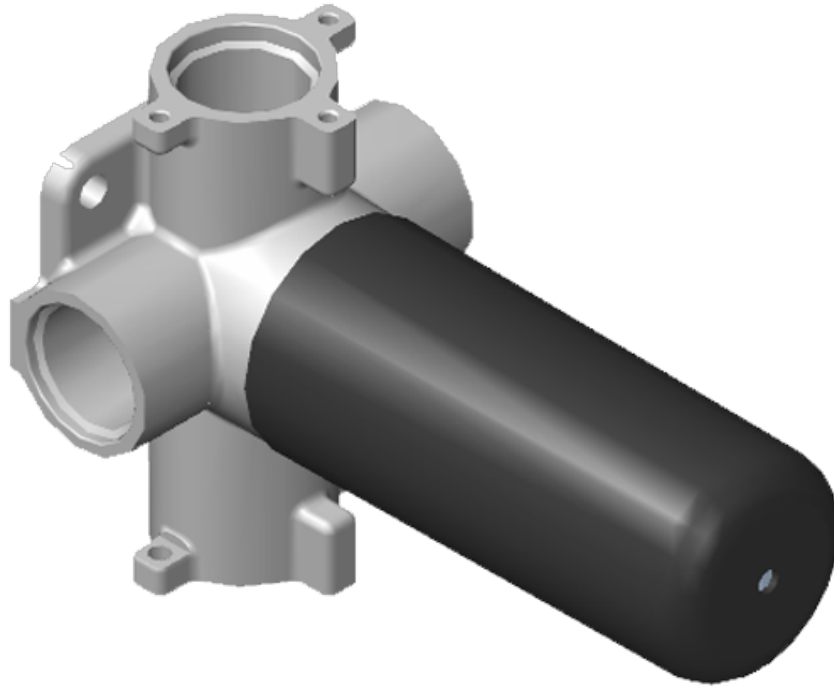

SHOWER
M-Series Full Thermostatic
Shower System with Diverter
Valve
GM2.122SG-LM31E0

GRAFF®

Information

- 3/4" thermostatic valve and trim
- 8" rain showerhead with 12" wall-mounted shower arm
- Flush-mounted swivel body sprays (3 pieces)
- 3-way diverter valve
- Showerhead features no-clog, easy-clean spray nozzles
- Optional extension kit
- Flow rates: showerhead ≤ 1.8 max gpm, handshower ≤ 1.5 max gpm, body sprays ≤ 1.5 max gpm each

www.graff-faucets.com | phone: 800-954-4723

SHOWER
Stealth M-Series Thermostatic
Valve Trim with Handle
G-8043-LM23E-T

GRAFF®

Information

- Single metal handle and decorative trim plate
- Use with G-8006 thermostatic rough valve

Architectural
White

G-8043-LM23E-T

Stealth Series

SHOWER
Three-Way Diverter Control Valve
WITH Off Function (No Pass-
Through)
G-8053

GRAFF®

Information

- ~11.4 gpm @ 60 psi
- 3/4" universal inlets/outlets with female threads
- Operates one function at a time
- Stacking inlet feature
- Supplied with protective plastic cover
- CALGreen compliant depending on functions

Architectural
White

G-8053

M-Series

3-Way Diverter Control Valve WITH Off Function (No Pass-Through)

Product Features

- 3/4" universal inlets/outlets with female threads
- Stacking inlet feature
- Supplied with protective plastic cover
- CalGreen compliant dependent on functions