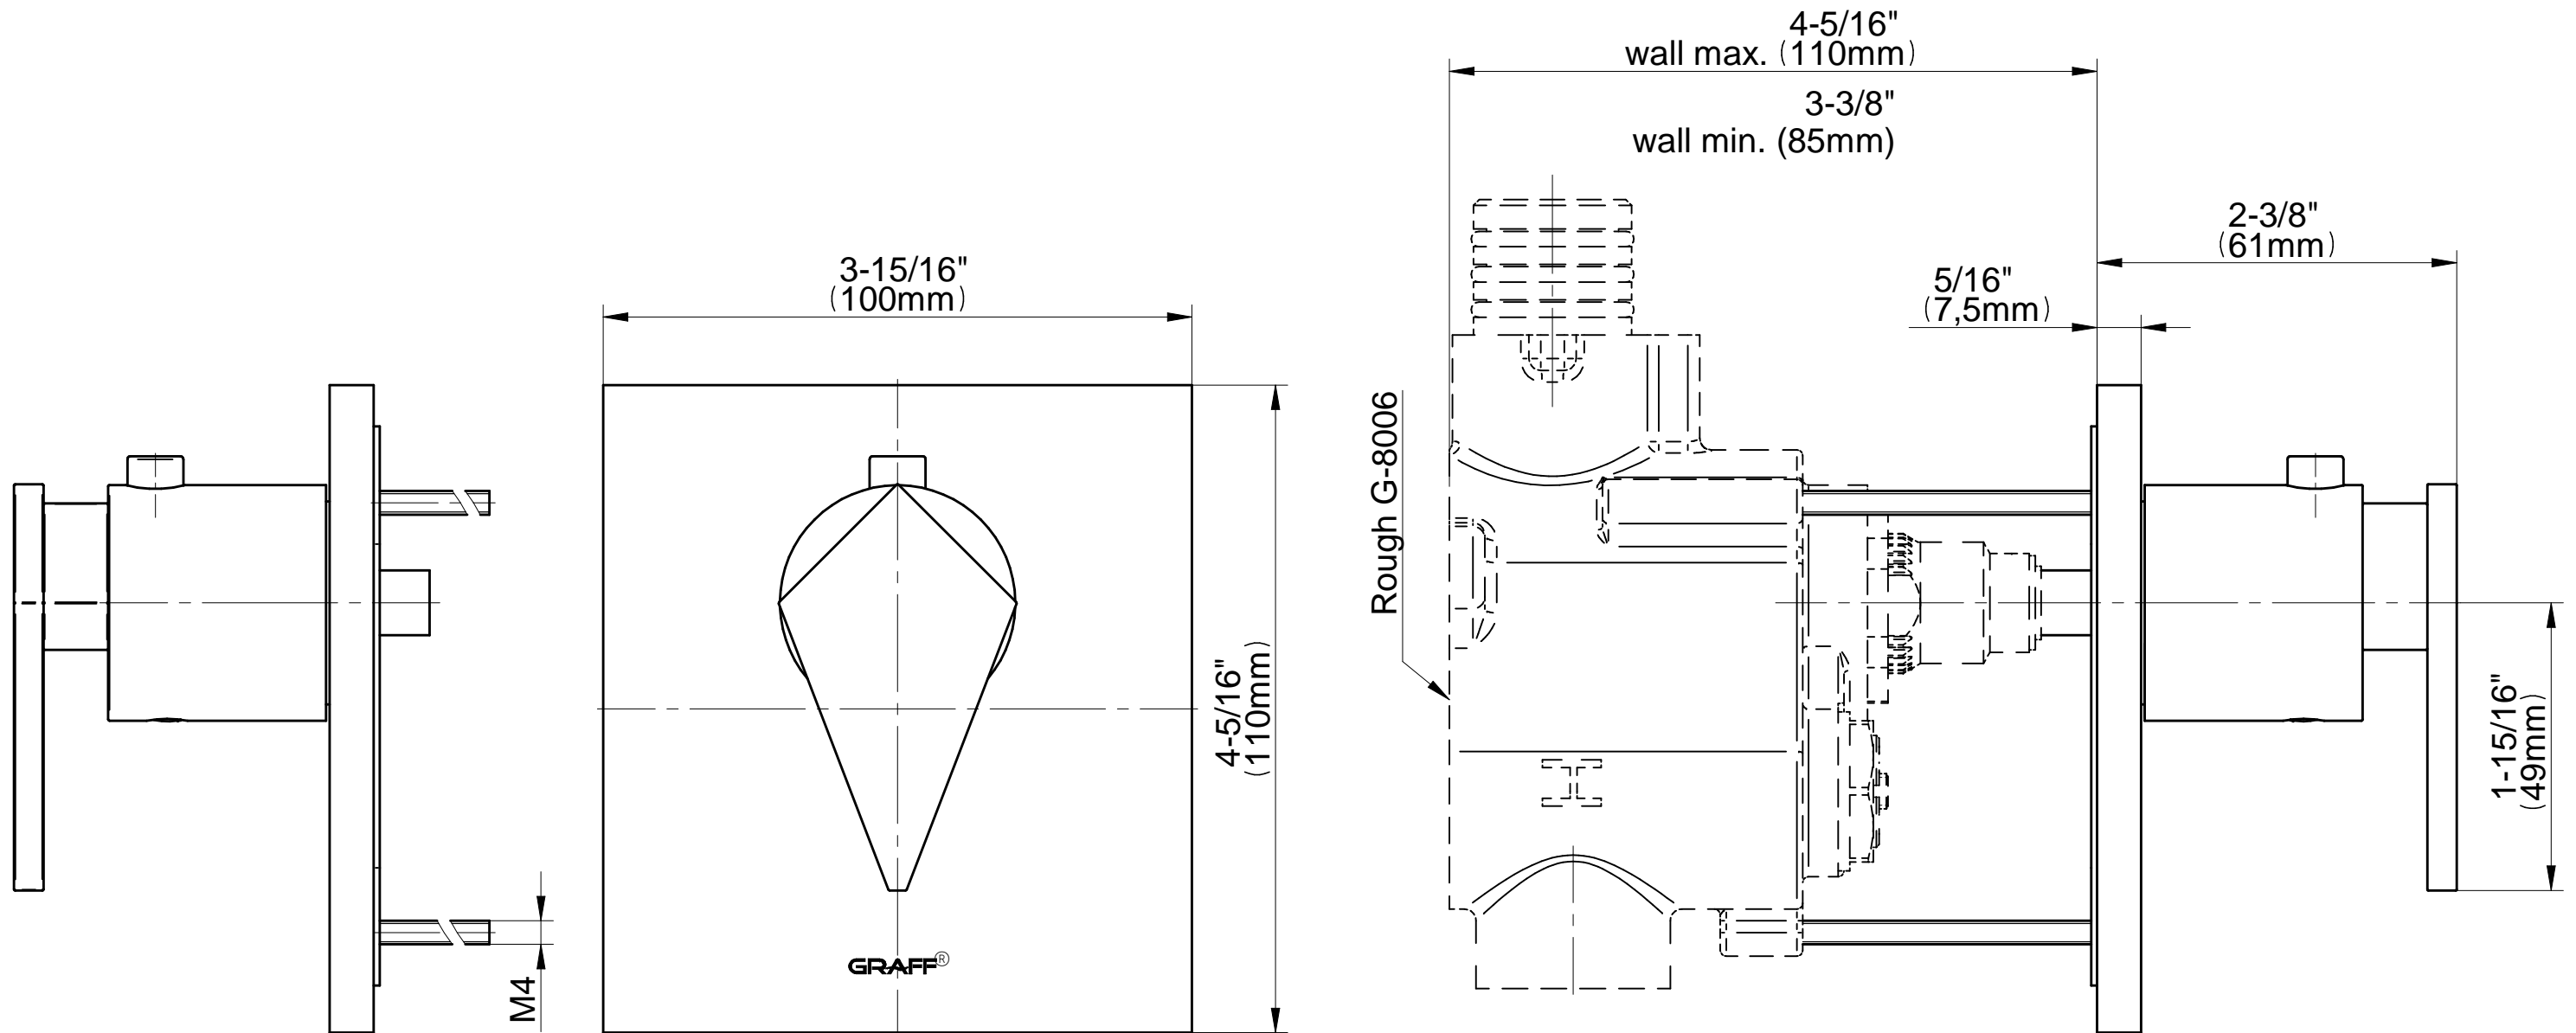

G-8043-LM23E-T

Stealth Series