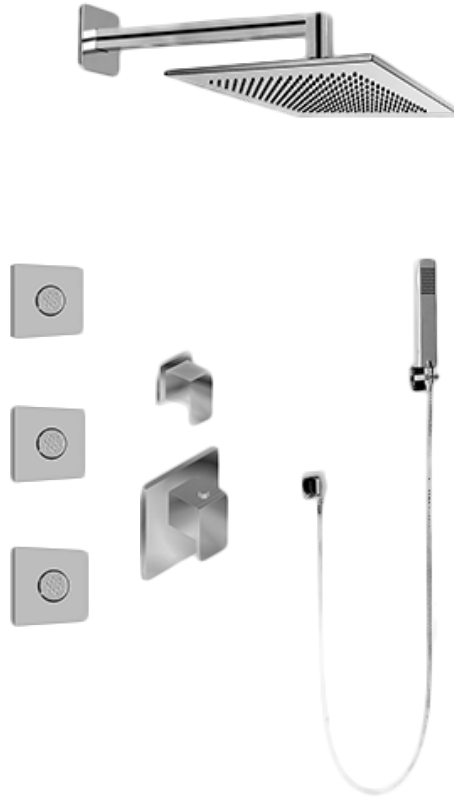

SHOWER
M-Series Full Thermostatic
Shower System with Diverter
Valve
GM2.122SG-LM31E0

GRAFF®

Information

- 3/4" thermostatic valve and trim
- 8" rain showerhead with 12" wall-mounted shower arm
- Flush-mounted swivel body sprays (3 pieces)
- 3-way diverter valve
- Showerhead features no-clog, easy-clean spray nozzles
- Optional extension kit
- Flow rates: showerhead ≤ 1.8 max gpm, handshower ≤ 1.5 max gpm, body sprays ≤ 1.5 max gpm each

SHOWER
Thermostatic Rough Valve
G-8006

GRAFF®

Information

- 12.9 gpm @ 60 psi
- 3/4" universal inlets
- Built-in service stops
- Stacking outlet feature
- Complete serviceability from front of all units
- Supplied with protective plastic cover
- CalGreen compliant dependent on functions

Architectural
White

G-8497

Shower Components

Contemporary Flush-Mount Body Spray with Solid Brass Swivel Head

GRAFF®

Product Features

- 12 no-clog, easy-clean silicone jets
- Metal ball-joint allows for 18° angle adjustment of body spray
- Brass wall escutcheon and Flush-mounted trim
- 1/2" NPT female thread inlet
- Body spray flow rate ≤ 1.5 max gpm