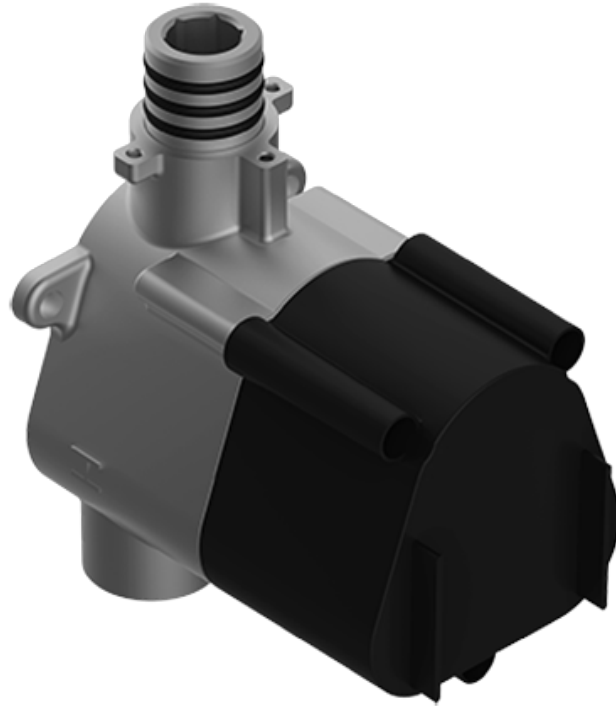

SHOWER
M-Series Full Thermostatic
Shower System with Diverter
Valve
GM2.122SG-LM31E0

GRAFF®

Information

- 3/4" thermostatic valve and trim
- 8" rain showerhead with 12" wall-mounted shower arm
- Flush-mounted swivel body sprays (3 pieces)
- 3-way diverter valve
- Showerhead features no-clog, easy-clean spray nozzles
- Optional extension kit
- Flow rates: showerhead ≤ 1.8 max gpm, handshower ≤ 1.5 max gpm, body sprays ≤ 1.5 max gpm each

SHOWER
Thermostatic Rough Valve
G-8006

GRAFF®

Information

- 12.9 gpm @ 60 psi
- 3/4" universal inlets
- Built-in service stops
- Stacking outlet feature
- Complete serviceability from front of all units
- Supplied with protective plastic cover
- CalGreen compliant dependent on functions

Architectural
White

G-8006

M-Series

3/4" Concealed Thermostatic Rough Valve

Product Features

- 12.9 gpm @ 60 psi
- 3/4" universal inlets
- Built-in service stops
- Stacking outlet feature
- Complete serviceability from front of all units
- Supplied with protective plastic cover
- CalGreen compliant dependent on functions