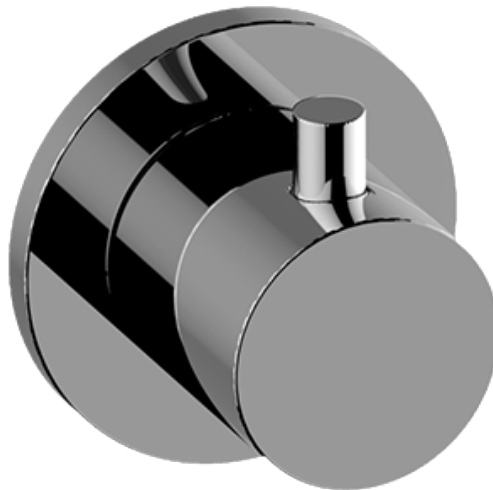

Finishes

G-8037-RH-T

M-Series Round Thermostatic Valve Trim Plate and Handle

Product Features

- Single metal handle
- Decorative trim plate
- To complete package, you must order G-8006 thermostatic rough valve

Finishes

Unfinished Unfinished Architectural
Brass Brushed Brass White

G-8053

M-Series

3-Way Diverter Control Valve WITH Off Function (No Pass-Through)

Product Features

- 3/4" universal inlets/outlets with female threads
- Stacking inlet feature
- Supplied with protective plastic cover
- CalGreen compliant dependent on functions

www.graff-faucets.com | phone: 800-954-4723

SHOWER
M-Series Round Three-Way
Diverter Valve Trim Plate and
Handle
G-8069-RH1-T

Information

- Single metal handle
- Decorative trim plate
- Use with G-8053 3-way diverter control rough valve WITH off function
- To complete package, you must order rough valve

Finishes

G-8069-RH1-T

3-way Diverter Valve - Trim - M-Series

SHOWER
8" Round Brass Showerhead
G-8449

GRAFF®

Information

- 1/4" thick
- 169 no-clog, easy-clean rubber spray nozzles
- Recommended use with ceiling shower arm
- Recommended for use at no more than 10 degrees tilt
- Showerhead flow rate ≤ 1.8 max gpm
- CALGreen