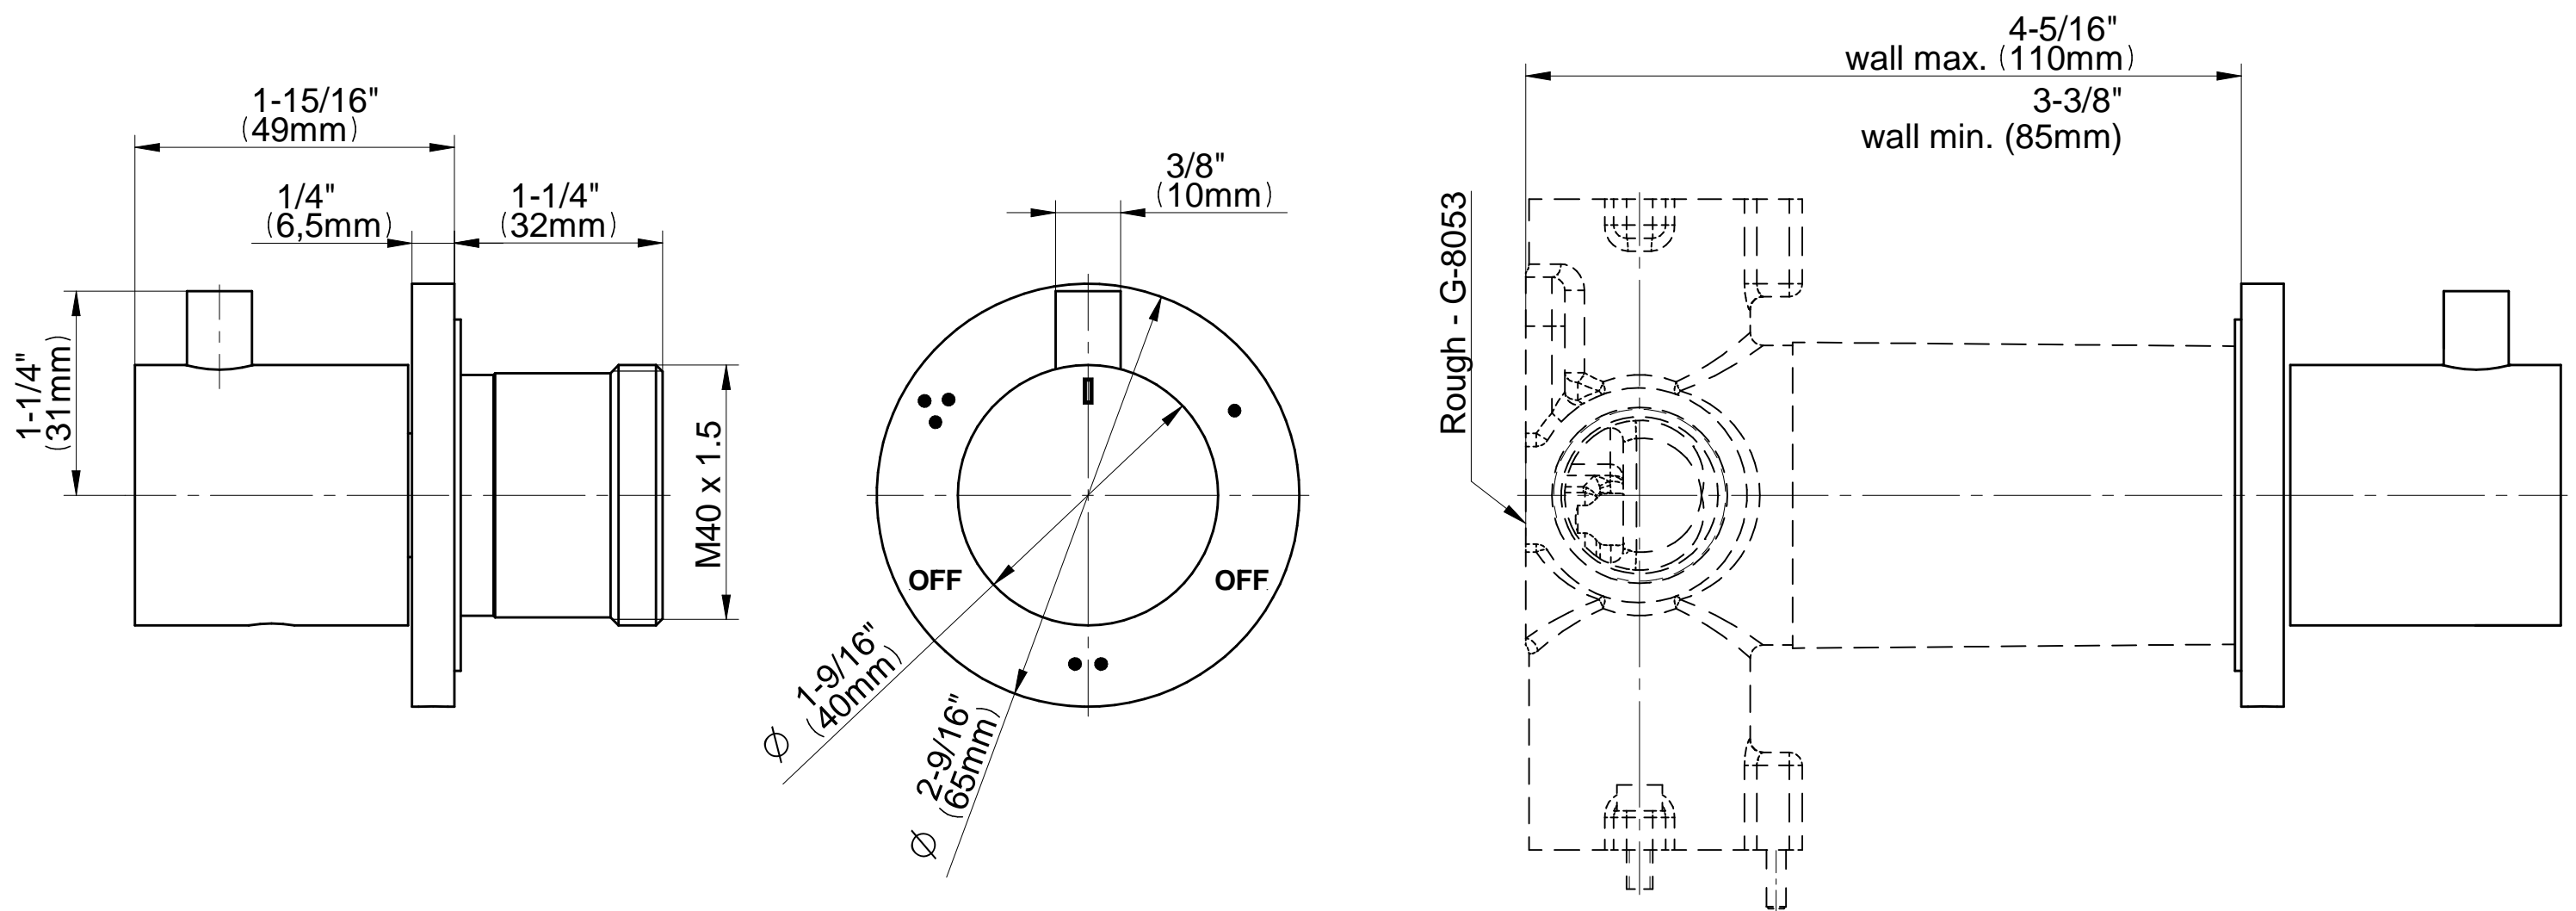

G-8069-RH1-T

3-way Diverter Valve - Trim - M-Series