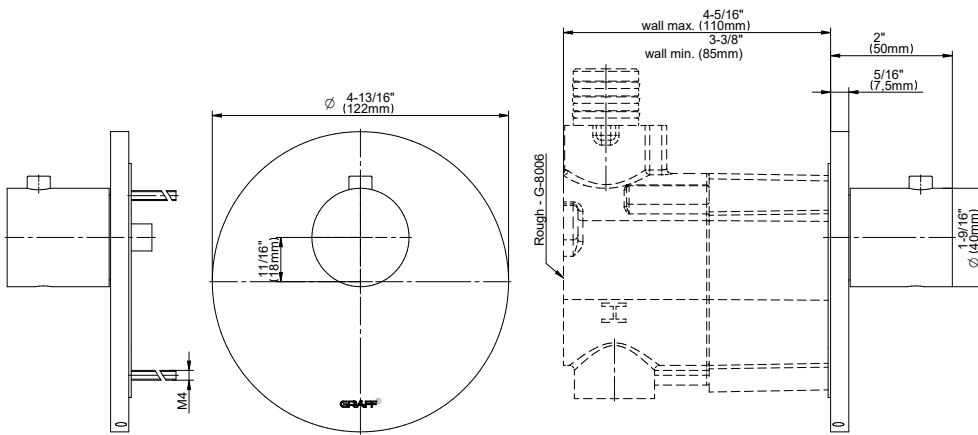

Available Finishes

- Polished Chrome
  G-8037-RH-PC-T
- Polished Nickel
  G-8037-RH-PN-T
- Brushed Nickel
  G-8037-RH-BNi-T
- Matte Black*
  G-8037-RH-MBK-T*
- Architectural Black*
  G-8037-RH-BK-T*
- Architectural White*
  G-8037-RH-WT-T*
- Unfinished Brushed Brass*
  G-8037-RH-UBB-T*
- Unfinished Brass*
  G-8037-RH-UB-T*
- Steinox (Satin Nickel)
  G-8037-RH-SN-T
- Olive Bronze*
  G-8037-RH-OB-T*
- Gunmetal*
  G-8037-RH-GM-T*
- OR'osa PVD*
  G-8037-RH-RG-T*
- Brushed OR'osa PVD*
  G-8037-RH-BRG-T*
- Onyx PVD*
  G-8037-RH-OX-T*
- Brushed Onyx PVD*
  G-8037-RH-BOX-T*
- Polished Brass PVD*
  G-8037-RH-PB-T*
- Brushed Brass PVD*
  G-8037-RH-OX-T*
- 24K Brushed Gold*
  G-8037-RH-BAU-T*
- 24K Gold*
  G-8037-RH-AU-T*