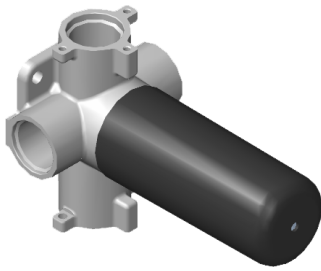

SHOWER
 Three-Way Diverter Control Valve
 WITH Off Function (No Pass-
 Through)
G-8053

Information

- ~11.4 gpm @ 60 psi
- 3/4" universal inlets/outlets with female threads
- Operates one function at a time
- Stacking inlet feature
- Supplied with protective plastic cover
- CALGreen compliant depending on functions

Finishes

Unfinished Unfinished Architectural
Brass Brushed Brass White

G-8053

M-Series

3-Way Diverter Control Valve WITH Off Function (No Pass-Through)

Product Features

- 3/4" universal inlets/outlets with female threads
- Stacking inlet feature
- Supplied with protective plastic cover
- CalGreen compliant dependent on functions

www.graff-faucets.com | phone: 800-954-4723

SHOWER
M-Series Round Three-Way
Diverter Valve Trim Plate and
Handle
G-8069-RH1-T

Information

- Single metal handle
- Decorative trim plate
- Use with G-8053 3-way diverter control rough valve WITH off function
- To complete package, you must order rough valve

Finishes

G-8069-RH1-T

3-way Diverter Valve - Trim - M-Series

SHOWER
8" Round Brass Showerhead
G-8449

GRAFF®

Information

- 1/4" thick
- 169 no-clog, easy-clean rubber spray nozzles
- Recommended use with ceiling shower arm
- Recommended for use at no more than 10 degrees tilt
- Showerhead flow rate ≤ 1.8 max gpm
- CALGreen