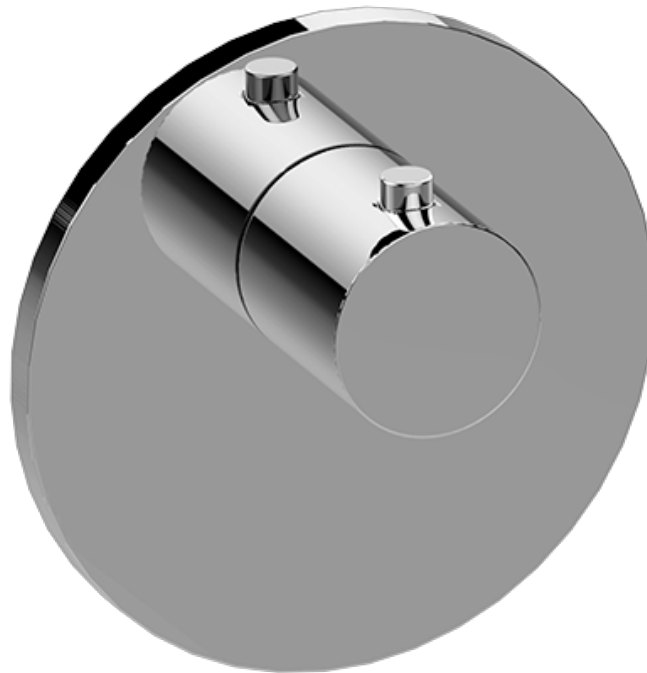

SHOWER
M-Series Full Thermostatic
Shower System with Diverter
Valve
GL2.122SG-RH0

GRAFF®

Information

- 3/4" thermostatic valve and trim
- 8" rain showerhead with 12" wall-mounted shower arm
- Flush-mounted swivel body sprays (3 pieces)
- Handshower set w/wall bracket
- 3-way diverter valve
- Showerhead features no-clog, easy-clean spray nozzles
- Optional extension kit
- Flow rates: showerhead ≤ 1.8 max gpm, handshower ≤ 1.5 max gpm, body sprays ≤ 1.5 max gpm each

Finishes

G-8006

M-Series

3/4" Concealed Thermostatic Rough Valve

Product Features

- 12.9 gpm @ 60 psi
- 3/4" universal inlets
- Built-in service stops
- Stacking outlet feature
- Complete serviceability from front of all units
- Supplied with protective plastic cover
- CalGreen compliant dependent on functions

www.graff-faucets.com | phone: 800-954-4723

SHOWER
M-Series Round Thermostatic
Valve Trim Plate and Handle
G-8037-RH-T

Information

- Single metal handle
- Decorative trim plate
- Use with G-8006 thermostatic rough valve
- To complete package, you must order rough valve

Finishes

G-8037-RH-T

M-Series Round Thermostatic Valve Trim Plate and Handle

Product Features

- Single metal handle
- Decorative trim plate
- To complete package, you must order G-8006 thermostatic rough valve