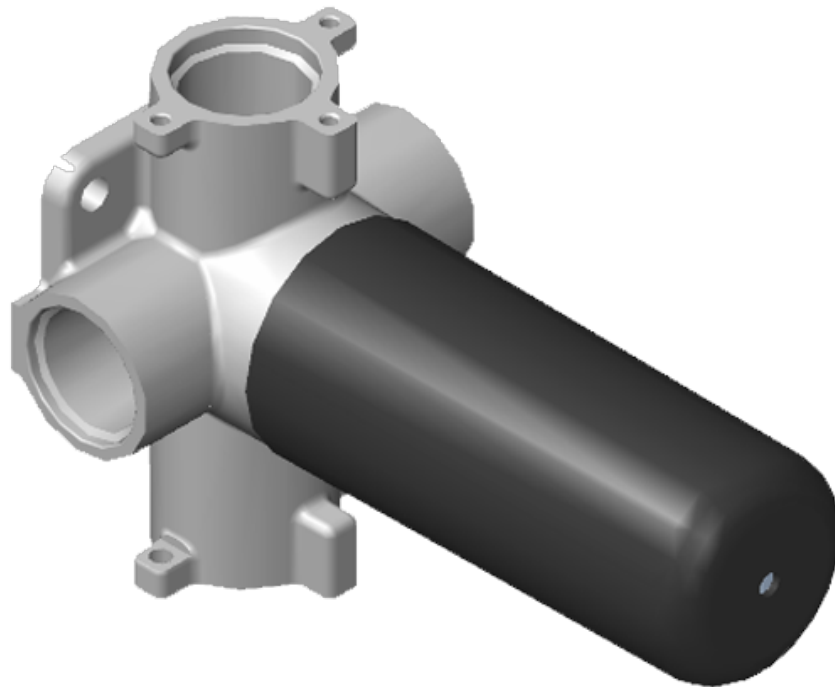

SHOWER
M-Series Full Thermostatic
Shower System with Diverter
Valve
GL2.122SG-RH0

GRAFF®

Information

- 3/4" thermostatic valve and trim
- 8" rain showerhead with 12" wall-mounted shower arm
- Flush-mounted swivel body sprays (3 pieces)
- Handshower set w/wall bracket
- 3-way diverter valve
- Showerhead features no-clog, easy-clean spray nozzles
- Optional extension kit
- Flow rates: showerhead ≤ 1.8 max gpm, handshower ≤ 1.5 max gpm, body sprays ≤ 1.5 max gpm each

www.graff-faucets.com | phone: 800-954-4723

SHOWER
M-Series Round Thermostatic
Valve Trim Plate and Handle
G-8037-RH-T

Information

- Single metal handle
- Decorative trim plate
- Use with G-8006 thermostatic rough valve
- To complete package, you must order rough valve

Finishes

G-8037-RH-T

M-Series Round Thermostatic Valve Trim Plate and Handle

Product Features

- Single metal handle
- Decorative trim plate
- To complete package, you must order G-8006 thermostatic rough valve

SHOWER
 Three-Way Diverter Control Valve
 WITH Off Function (No Pass-
 Through)
G-8053

Information

- ~11.4 gpm @ 60 psi
- 3/4" universal inlets/outlets with female threads
- Operates one function at a time
- Stacking inlet feature
- Supplied with protective plastic cover
- CALGreen compliant depending on functions