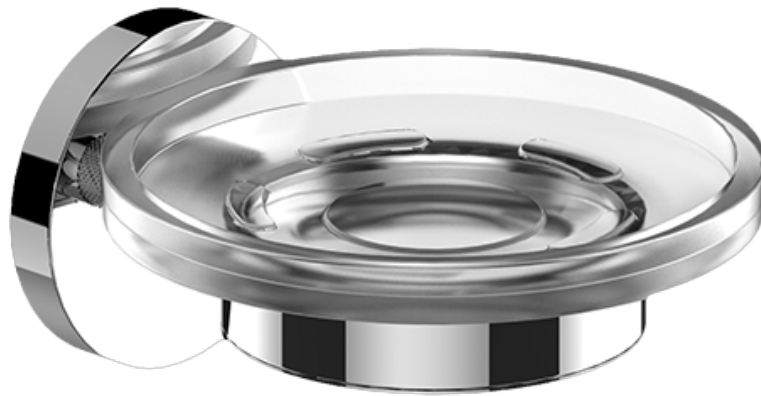

BATHROOM  
Soap Dish and Holder  
**G-19201**

**GRAFF®**

**Finishes**

# G-19201