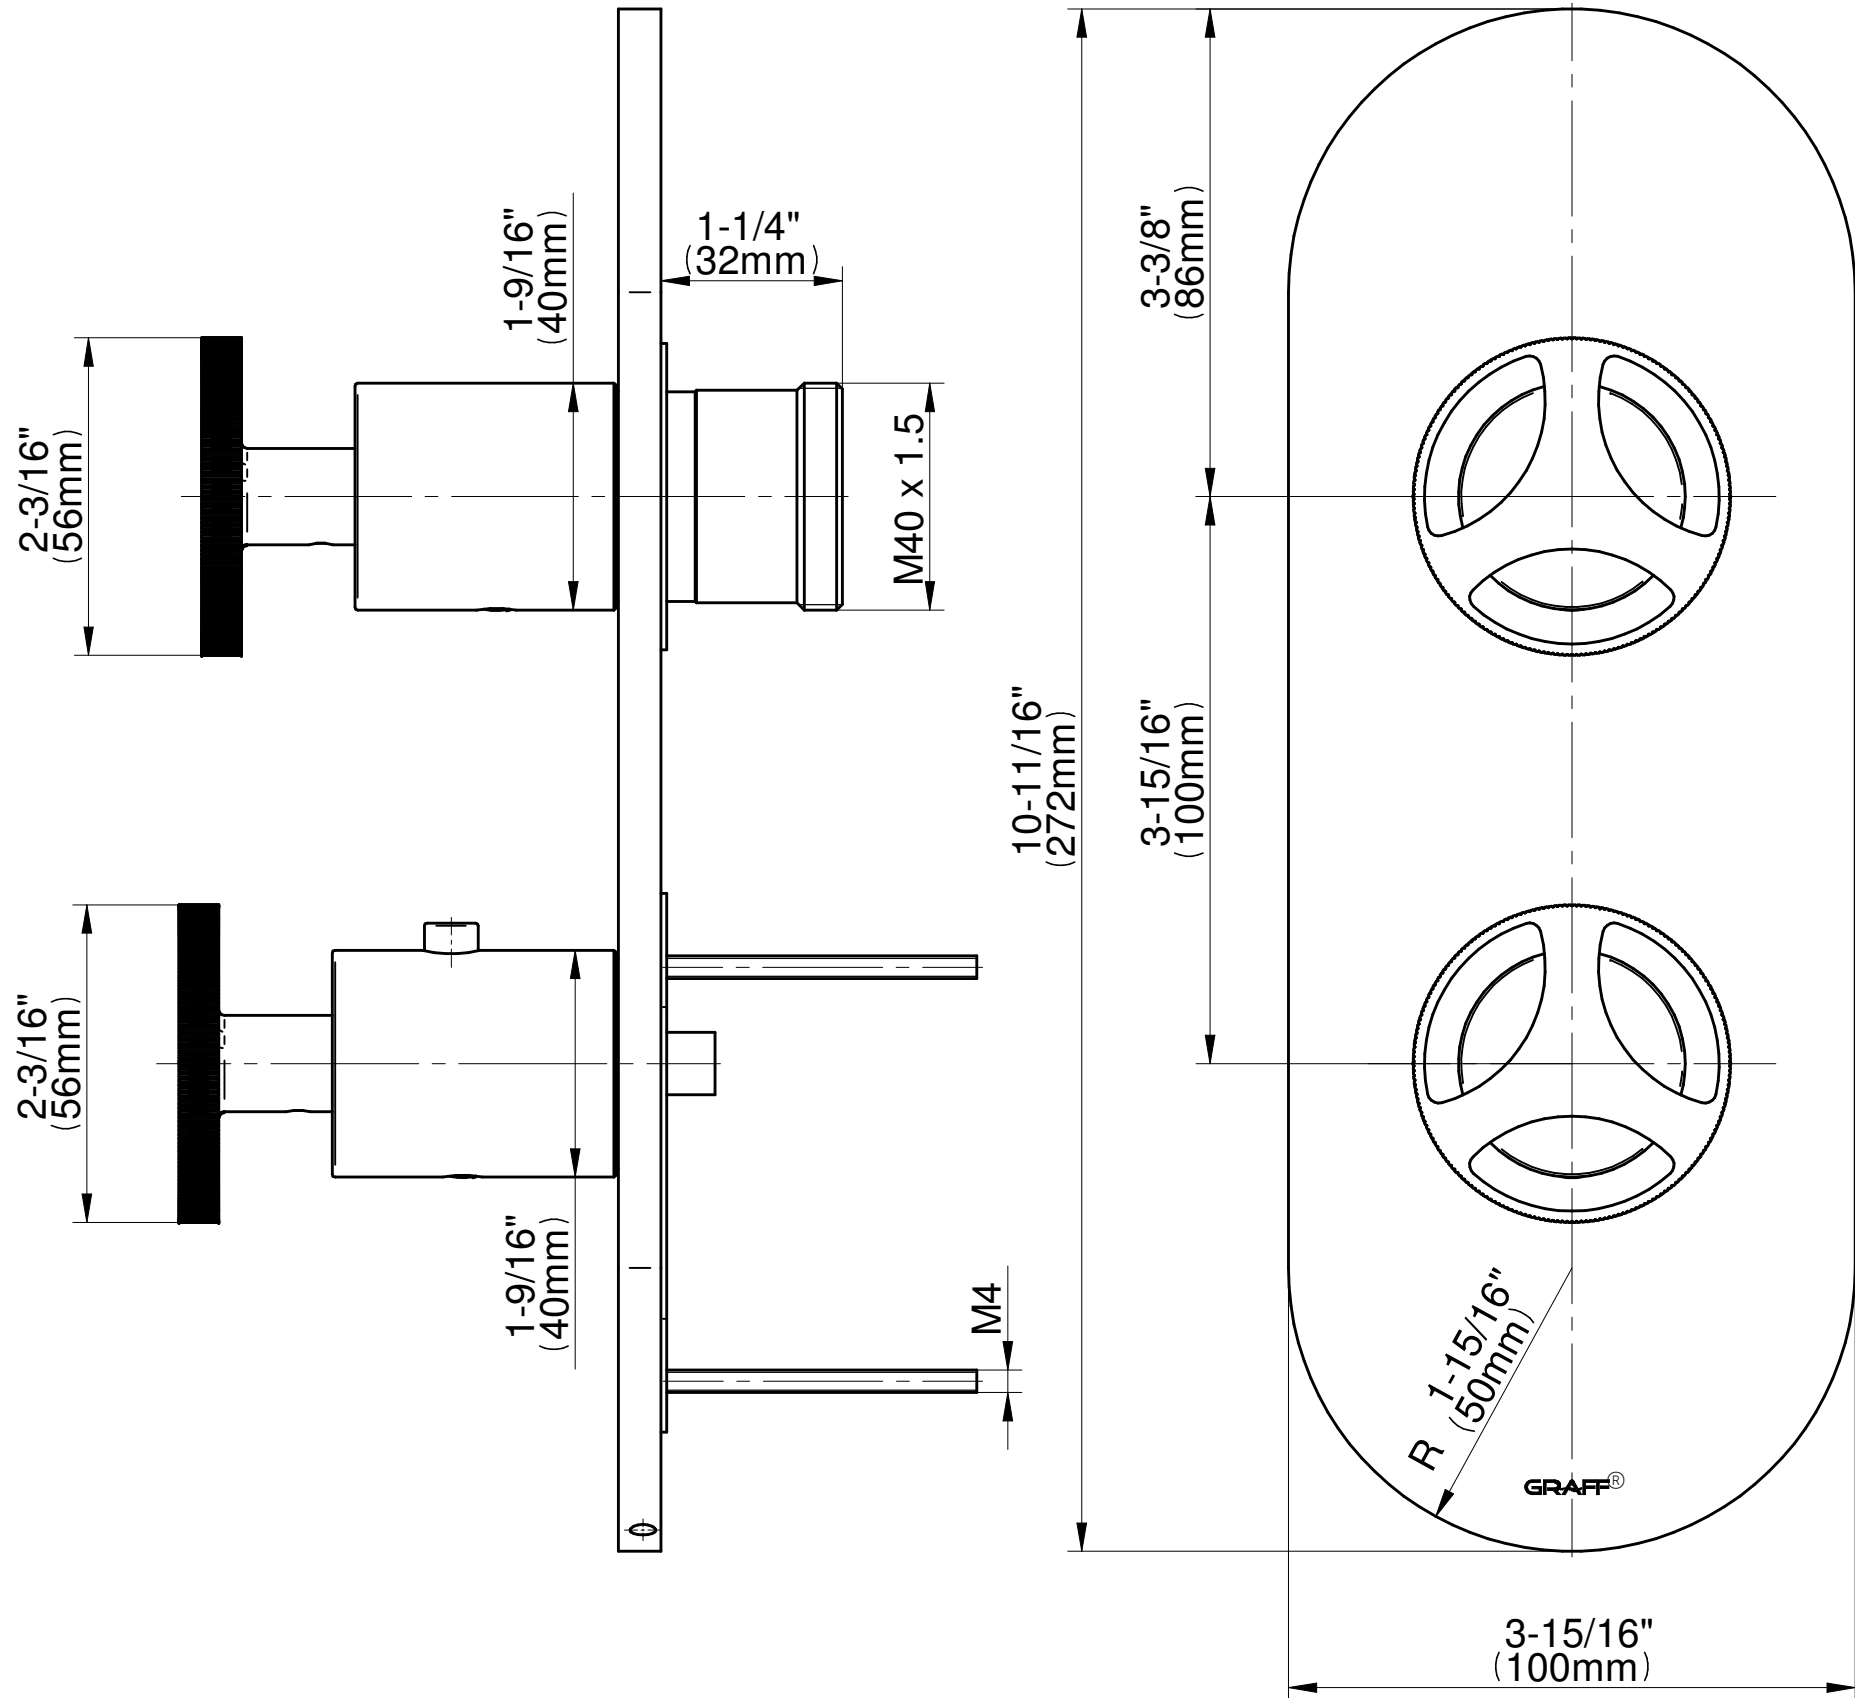

SHOWER
Harley M-Series Valve Trim with
Two Handles
G-8047-C19E0-T

GRAFF®

Information

- Two metal handles
- Decorative trim plate
- Use with M-Series rough valves

Finishes

24K Gold

24K Brushed
Gold

24K Brushed
Gold with
Onyx PVD
Accents

HARLEY Series

GRAFF®
CUTTING EDGE DESIGN