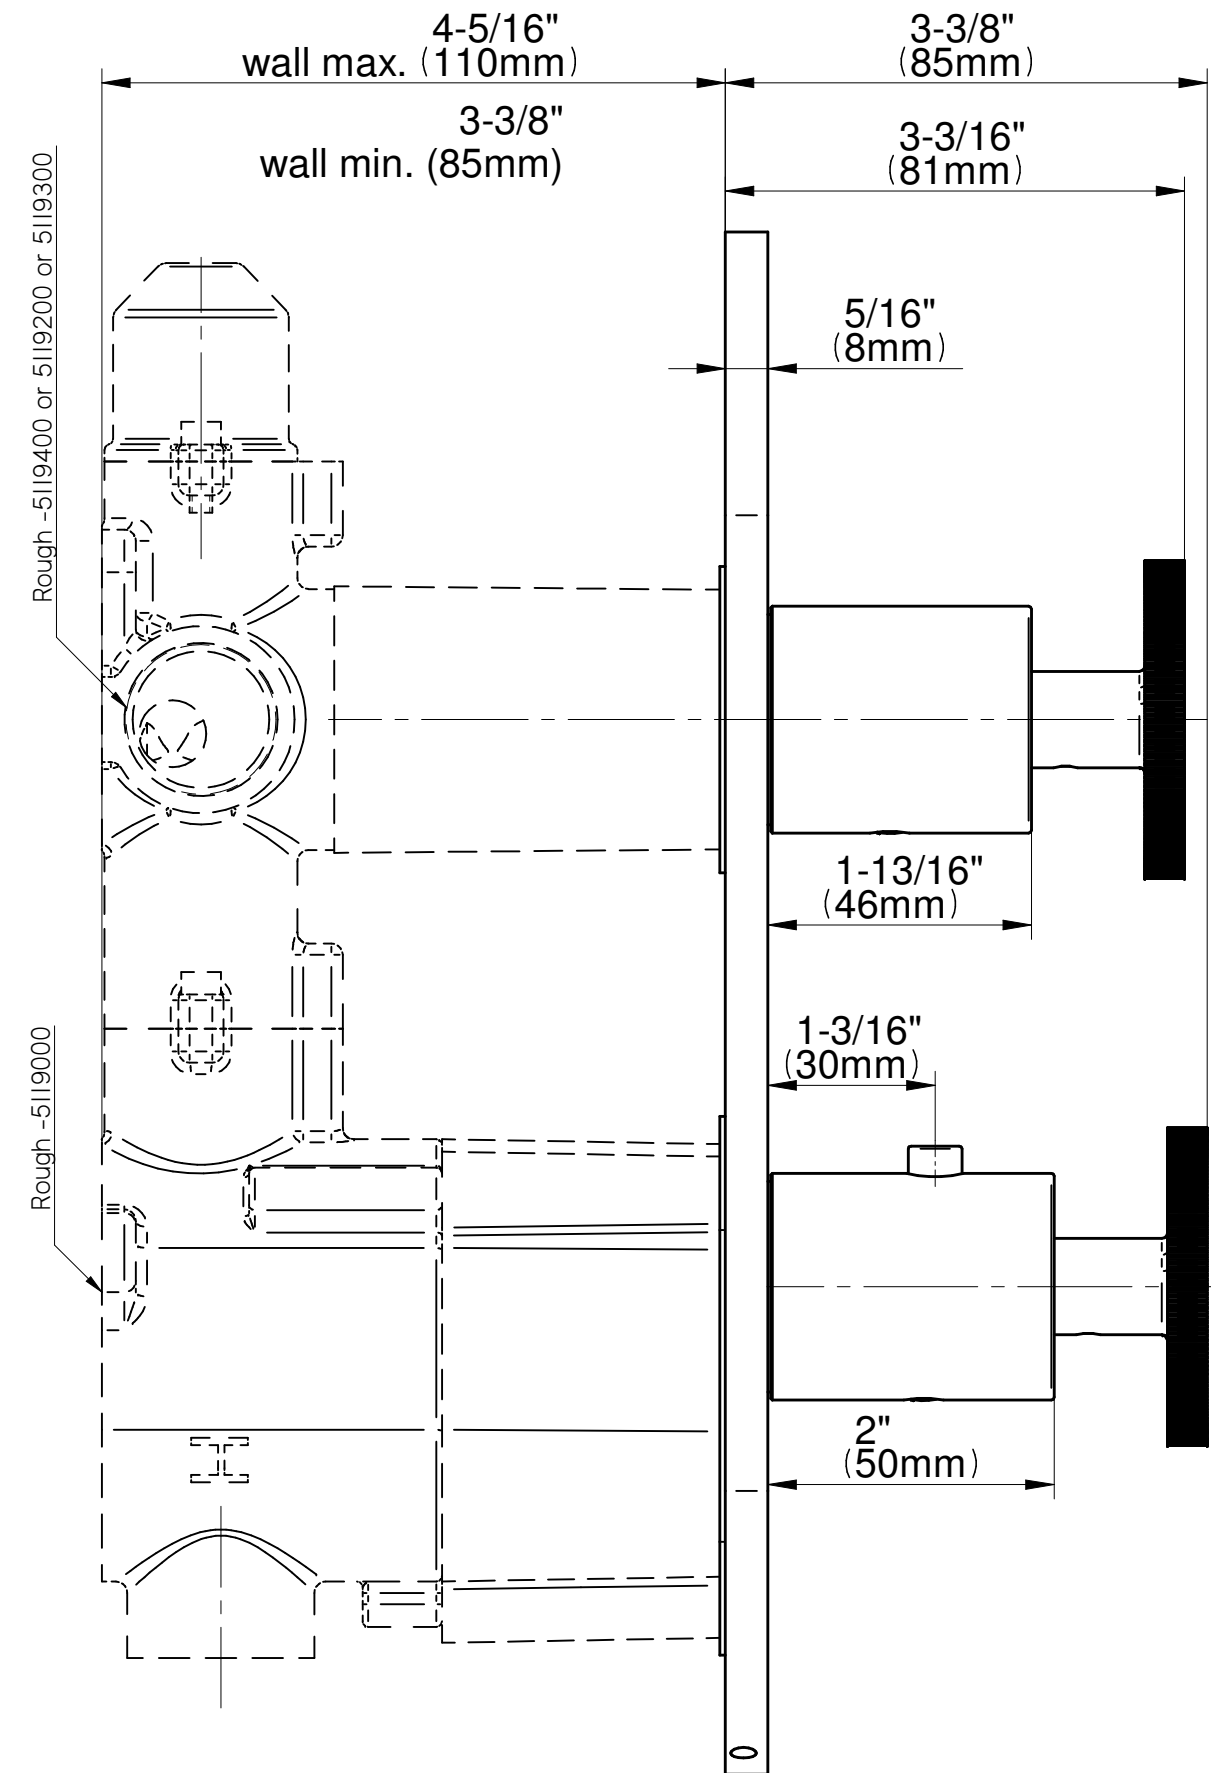

SHOWER
Harley M-Series Valve Trim with
Two Handles
G-8047-C19E0-T

GRAFF®

Information

- Two metal handles
- Decorative trim plate
- Use with M-Series rough valves

Finishes

24K Gold

24K Brushed
Gold

24K Brushed
Gold with
Onyx PVD
Accents

HARLEY Series

GRAFF®
CUTTING EDGE DESIGN