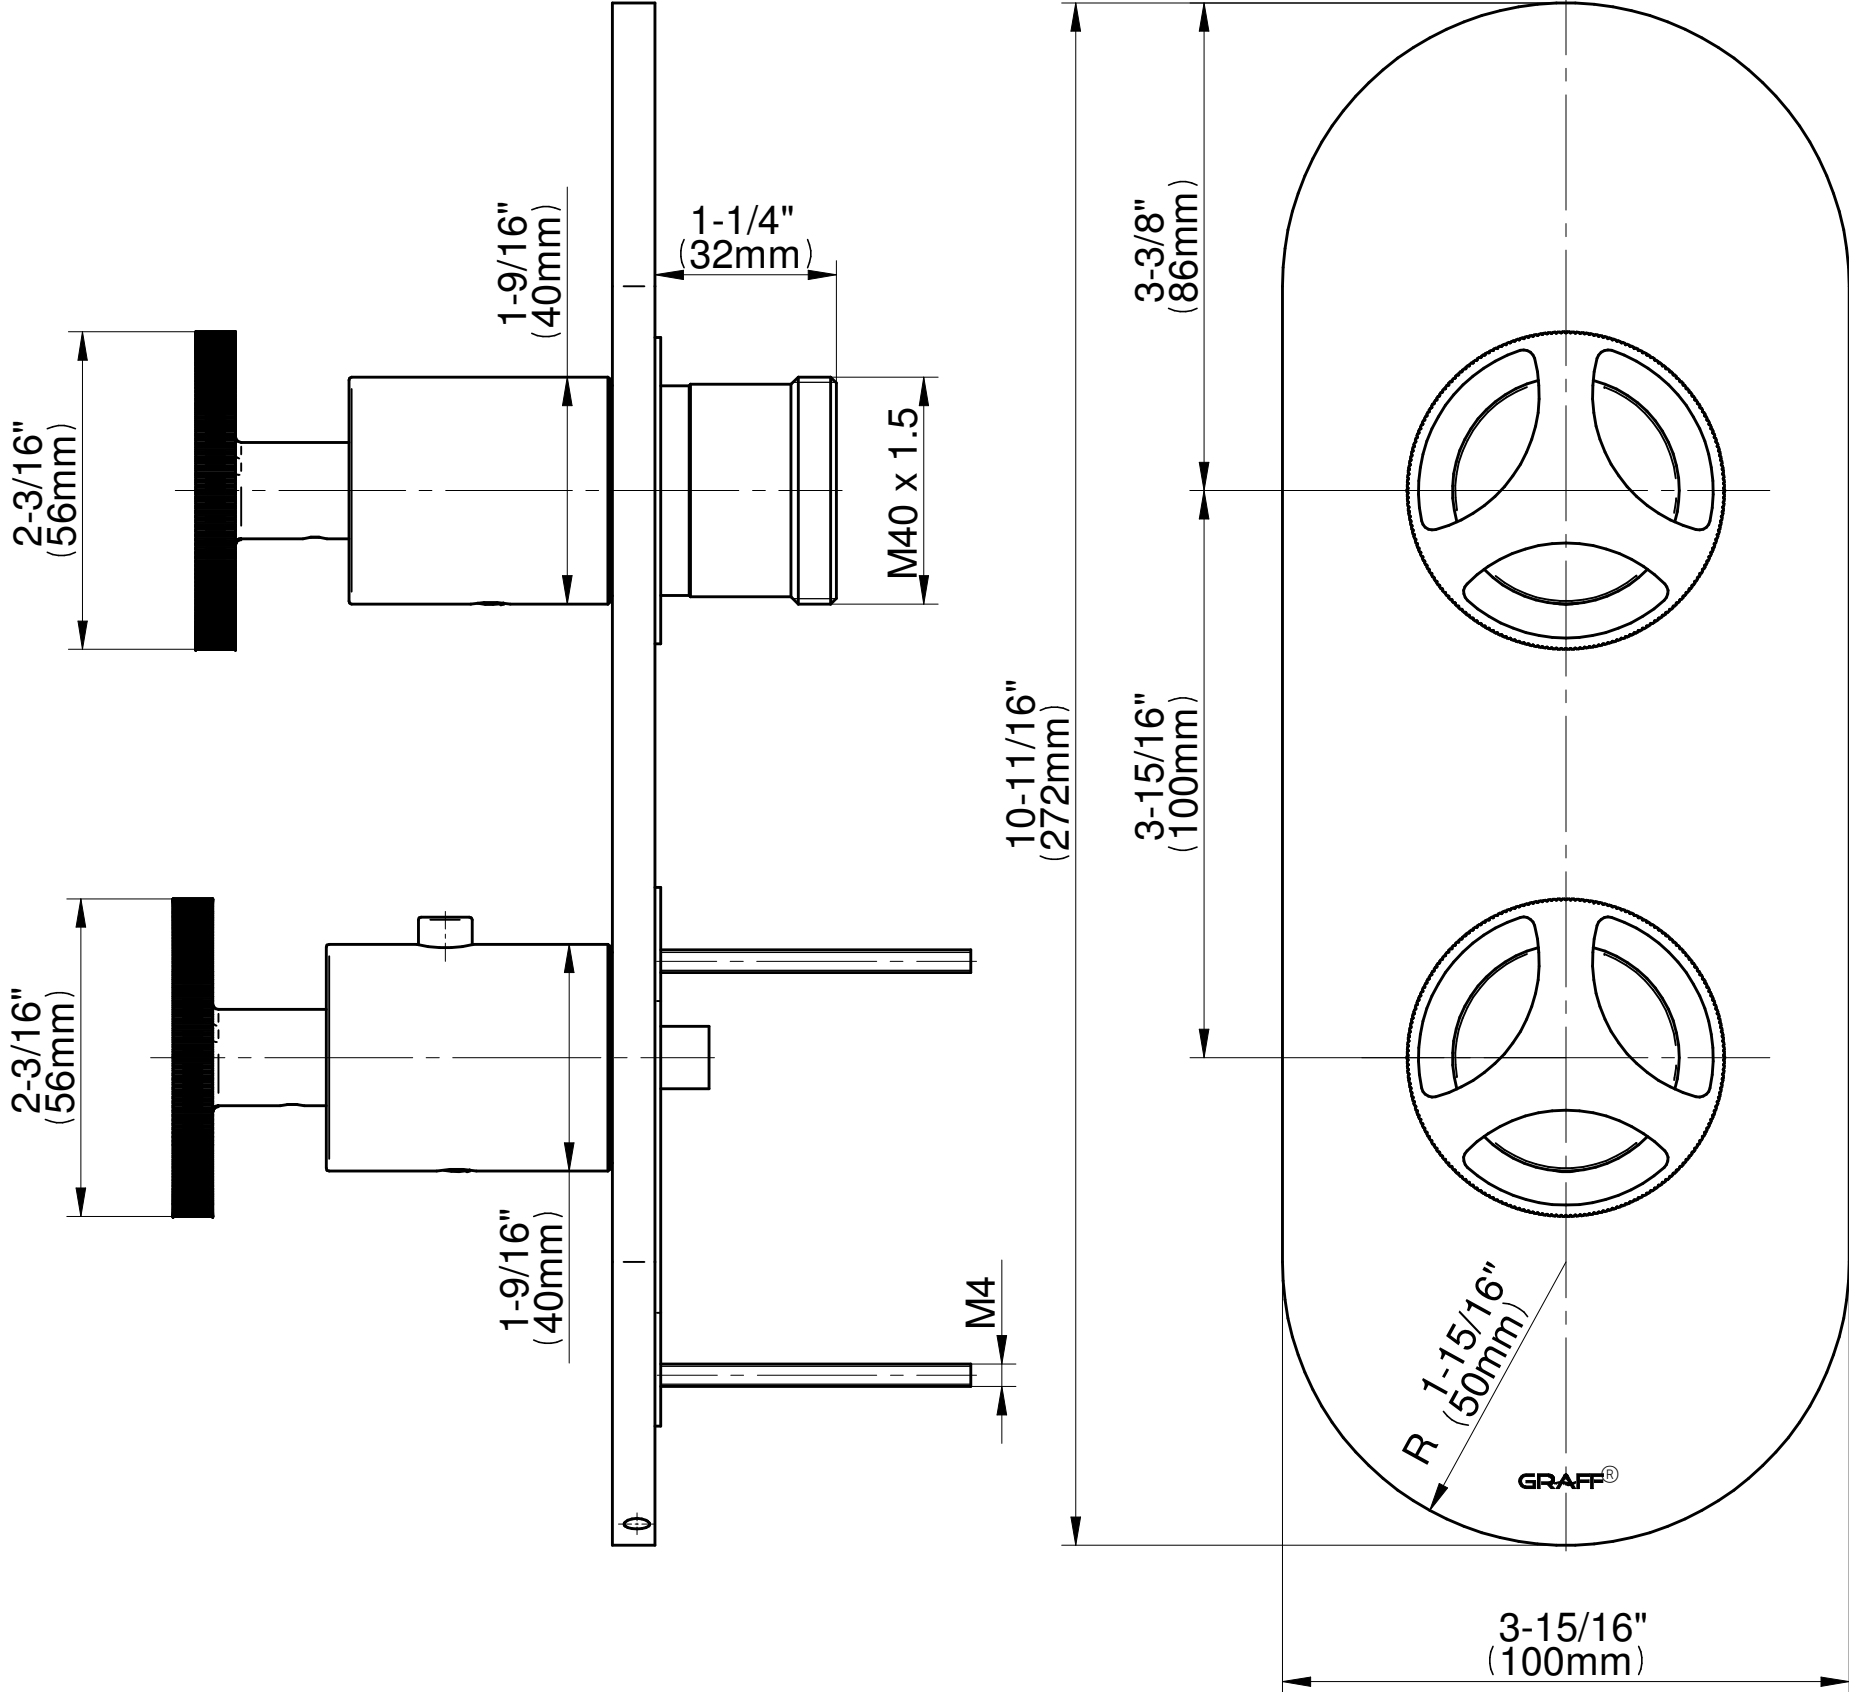

SHOWER
Harley M-Series Thermostatic
Shower System - Shower with
Handshower
GL2.022WD-C19E0

GRAFF®

Information

- 3/4" thermostatic valve and trim
- 3/4" 2-way diverter valve
- 8" showerhead with 12" wall-mounted shower arm
- Showerhead features no-clog, easy-clean spray nozzles
- Handshower set with wall bracket and 59" hose (PVD finishes use 59" flex hose)
- Flow rates: showerhead \leq 1.8 max gpm, handshower \leq 1.5 max gpm
- CALGreen

HARLEY Series

SHOWER
Thermostatic Rough Valve
G-8006

GRAFF®

Information

- 12.9 gpm @ 60 psi
- 3/4" universal inlets
- Built-in service stops
- Stacking outlet feature
- Complete serviceability from front of all units
- Supplied with protective plastic cover
- CalGreen compliant dependent on functions