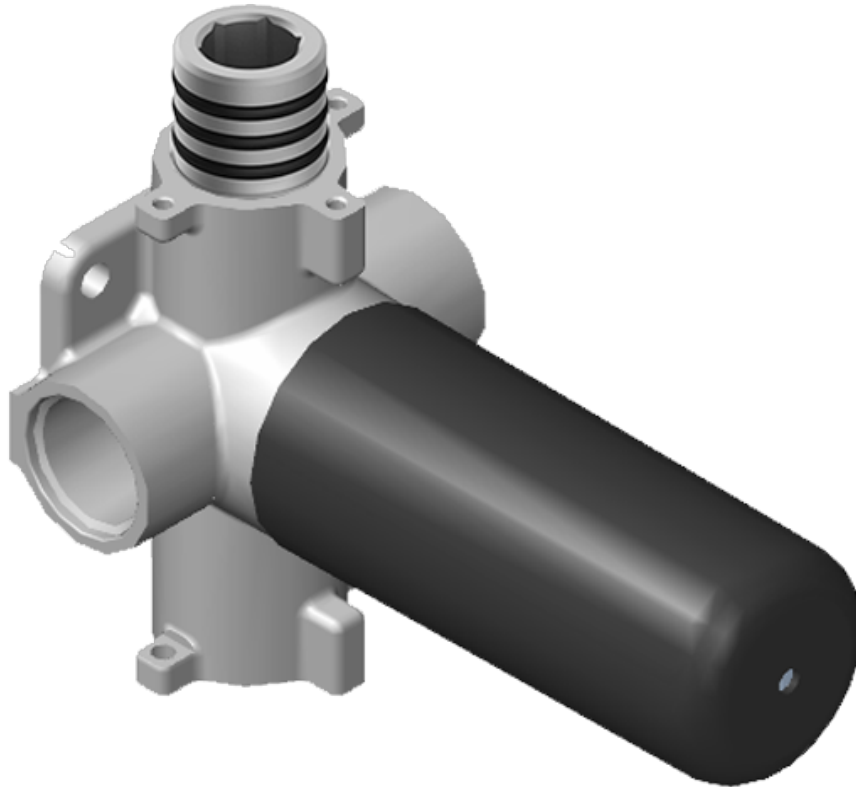

SHOWER
Harley M-Series Thermostatic
Shower System - Shower with
Handshower
GL2.022WD-C19E0

GRAFF®

Information

- 3/4" thermostatic valve and trim
- 3/4" 2-way diverter valve
- 8" showerhead with 12" wall-mounted shower arm
- Showerhead features no-clog, easy-clean spray nozzles
- Handshower set with wall bracket and 59" hose (PVD finishes use 59" flex hose)
- Flow rates: showerhead \leq 1.8 max gpm, handshower \leq 1.5 max gpm
- CALGreen

Finishes

Architectural
White

G-8006

M-Series

3/4" Concealed Thermostatic Rough Valve

Product Features

- 12.9 gpm @ 60 psi
- 3/4" universal inlets
- Built-in service stops
- Stacking outlet feature
- Complete serviceability from front of all units
- Supplied with protective plastic cover
- CalGreen compliant dependent on functions

www.graff-faucets.com | phone: 800-954-4723

SHOWER
 Two-Way Diverter Volume Control
 Valve WITH Off Function and Pass-
 Through
G-8052

Information

- 11.7 gpm @ 60 psi
- 3/4" universal inlets/outlets with female threads
- Operates one function at a time
- Stacking inlet and pass-through port feature
- Supplied with protective plastic cover
- CALGreen compliant depending on functions

Finishes

Architectural
White

SHOWER
8" Round Brass Showerhead
G-8449

GRAFF®

Information

- 1/4" thick
- 169 no-clog, easy-clean rubber spray nozzles
- Recommended use with ceiling shower arm
- Recommended for use at no more than 10 degrees tilt
- Showerhead flow rate ≤ 1.8 max gpm
- CALGreen