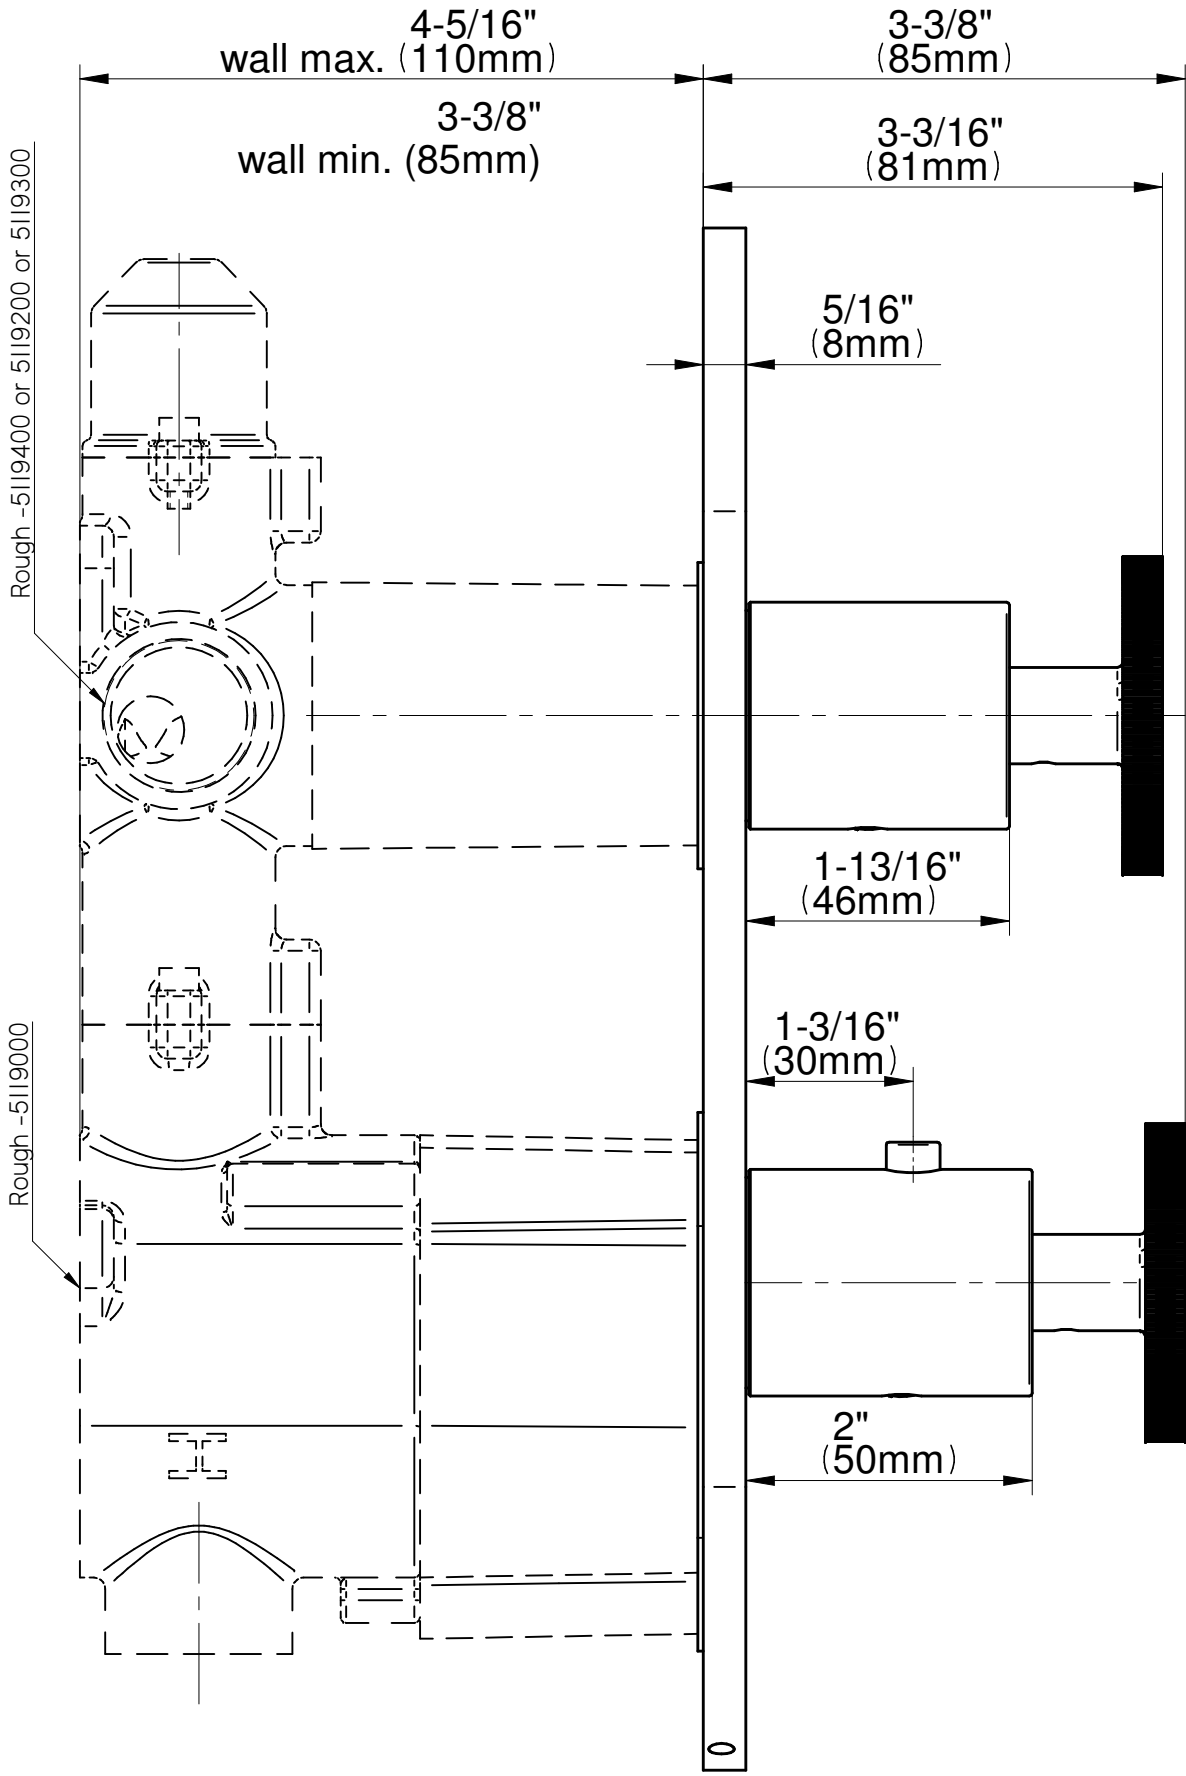

G-8047-C19E0

HARLEY Series