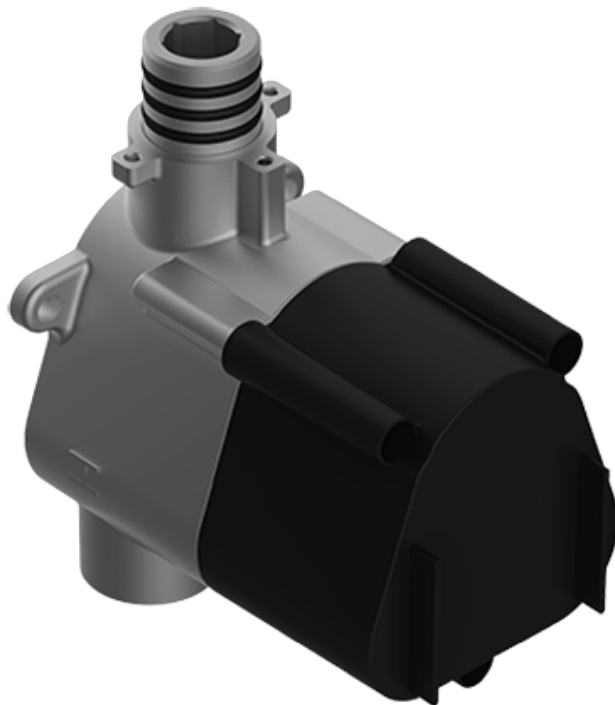

SHOWER
Harley M-Series Thermostatic
Shower System - Shower with
Handshower
GL2.022WD-C19E0

GRAFF®

Information

- 3/4" thermostatic valve and trim
- 3/4" 2-way diverter valve
- 8" showerhead with 12" wall-mounted shower arm
- Showerhead features no-clog, easy-clean spray nozzles
- Handshower set with wall bracket and 59" hose (PVD finishes use 59" flex hose)
- Flow rates: showerhead \leq 1.8 max gpm, handshower \leq 1.5 max gpm
- CALGreen

HARLEY Series

SHOWER
Thermostatic Rough Valve
G-8006

GRAFF®

Information

- 12.9 gpm @ 60 psi
- 3/4" universal inlets
- Built-in service stops
- Stacking outlet feature
- Complete serviceability from front of all units
- Supplied with protective plastic cover
- CalGreen compliant dependent on functions

Finishes

Architectural
White

G-8006

M-Series

3/4" Concealed Thermostatic Rough Valve

Product Features

- 12.9 gpm @ 60 psi
- 3/4" universal inlets
- Built-in service stops
- Stacking outlet feature
- Complete serviceability from front of all units
- Supplied with protective plastic cover
- CalGreen compliant dependent on functions

Finishes

Architectural
White

SHOWER
8" Round Brass Showerhead
G-8449

GRAFF®

Information

- 1/4" thick
- 169 no-clog, easy-clean rubber spray nozzles
- Recommended use with ceiling shower arm
- Recommended for use at no more than 10 degrees tilt
- Showerhead flow rate ≤ 1.8 max gpm
- CALGreen