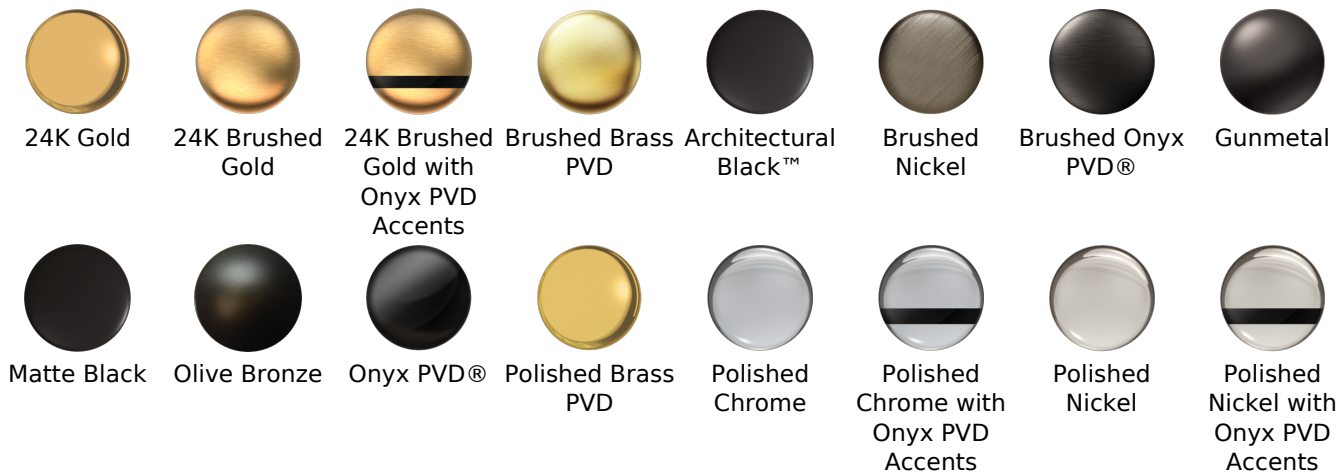

SHOWER
Thermostatic Rough Valve
G-8006

GRAFF®

Information

- 12.9 gpm @ 60 psi
- 3/4" universal inlets
- Built-in service stops
- Stacking outlet feature
- Complete serviceability from front of all units
- Supplied with protective plastic cover
- CalGreen compliant dependent on functions

Finishes