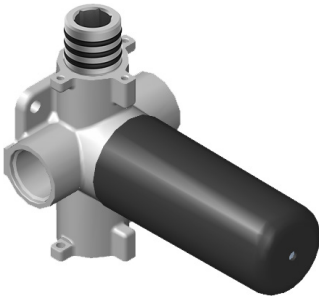

# G-8006

M-Series

3/4" Concealed Thermostatic Rough Valve

[www.graff-faucets.com](http://www.graff-faucets.com) | phone: 800-954-4723

SHOWER  
 Two-Way Diverter Volume Control  
 Valve WITH Off Function and Pass-  
 Through  
**G-8052**

**Information**

- 11.7 gpm @ 60 psi
- 3/4" universal inlets/outlets with female threads
- Operates one function at a time
- Stacking inlet and pass-through port feature
- Supplied with protective plastic cover
- CALGreen compliant depending on functions

**Finishes**

Architectural  
White

**G-8052** M-Series  
2-Way Diverter Volume Control Valve  
WITH Off Function and Pass-Through

**Product Features**

- 12.1 gpm @ 60 psi
- 3/4" universal inlets/outlets with female threads
- Stacking inlet and pass-through port feature
- Supplied with protective plastic cover
- CalGreen compliant dependent on functions