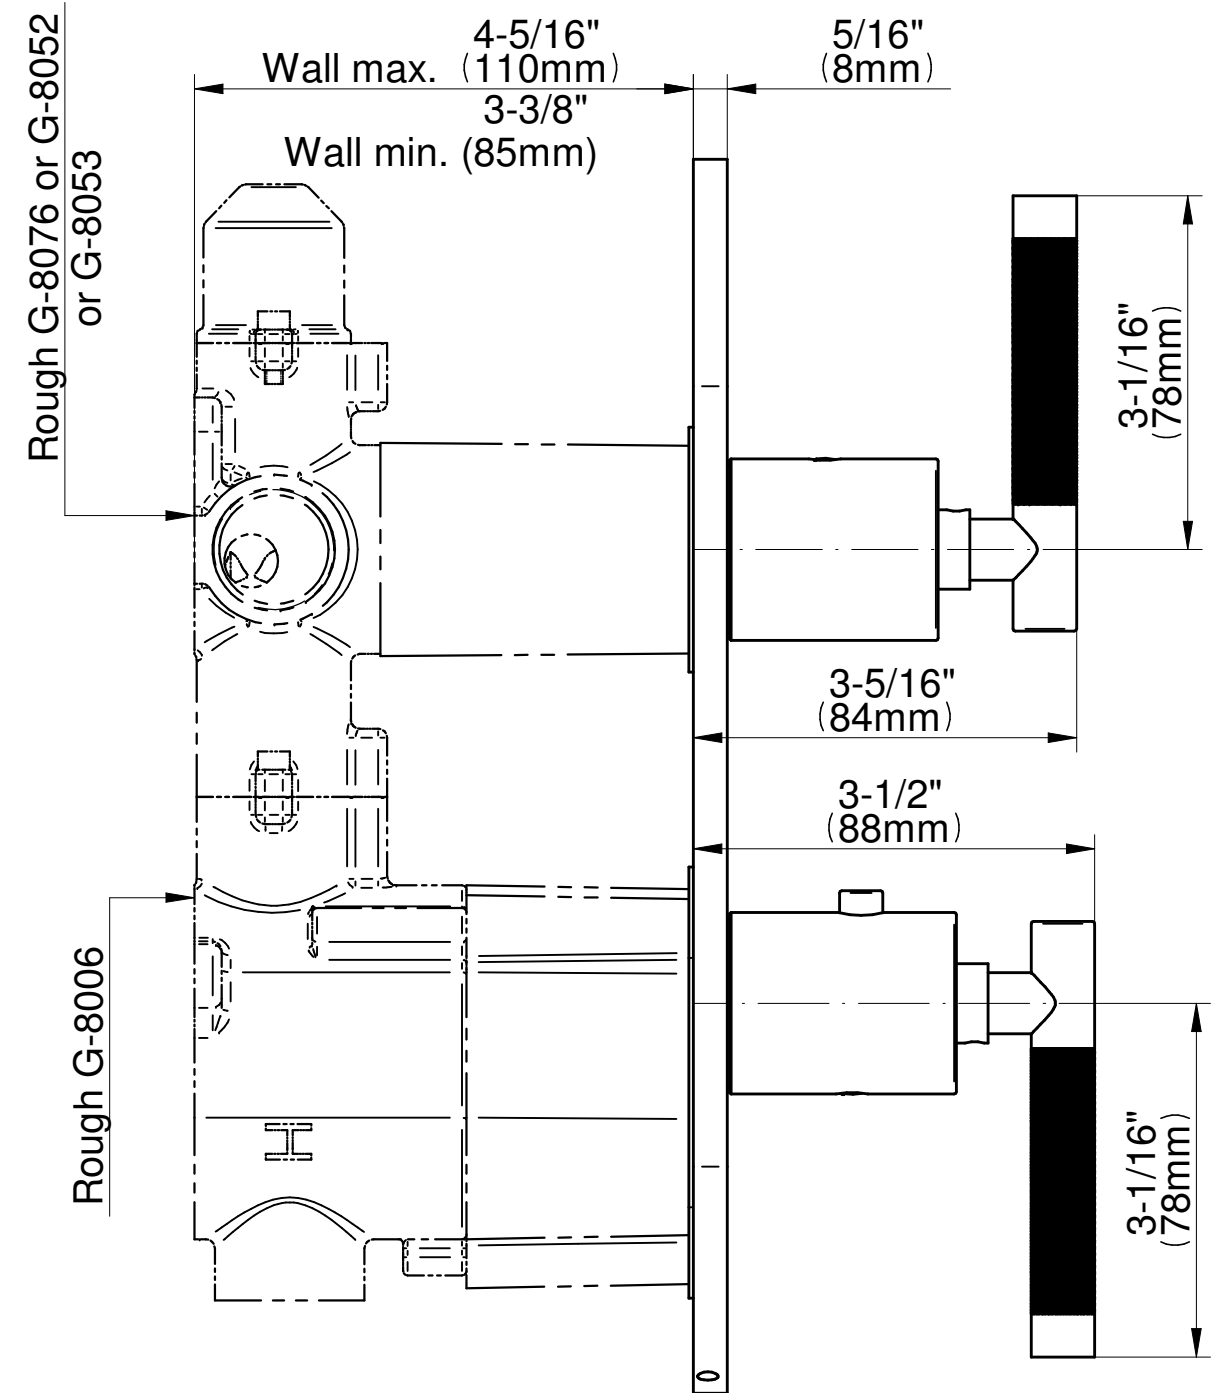

G-8047-LM57E0-T

M-series Series