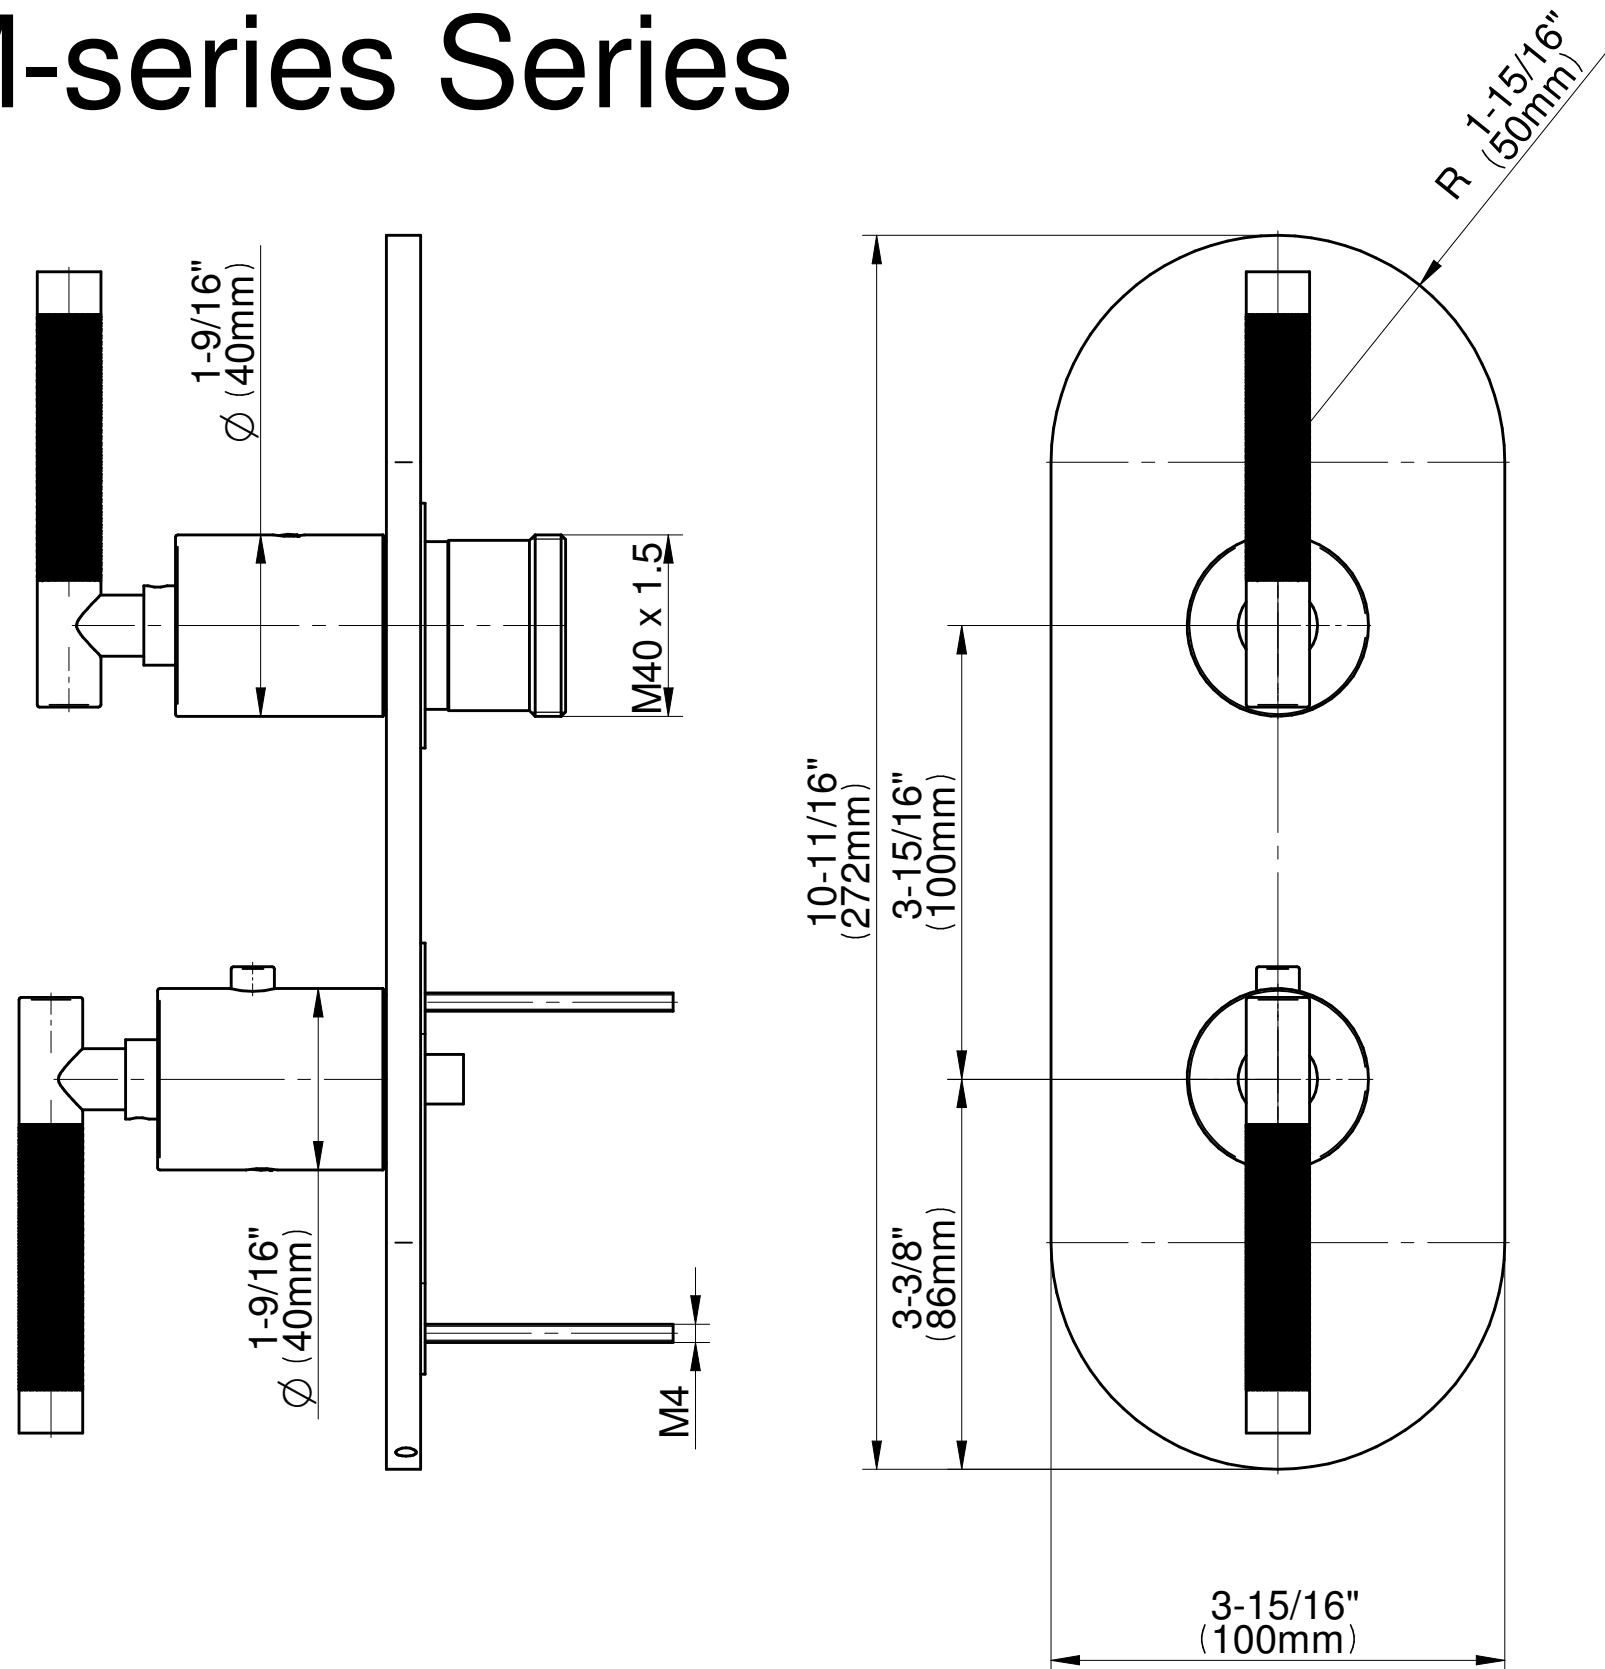

G-8047-LM57E0-T

M-series Series