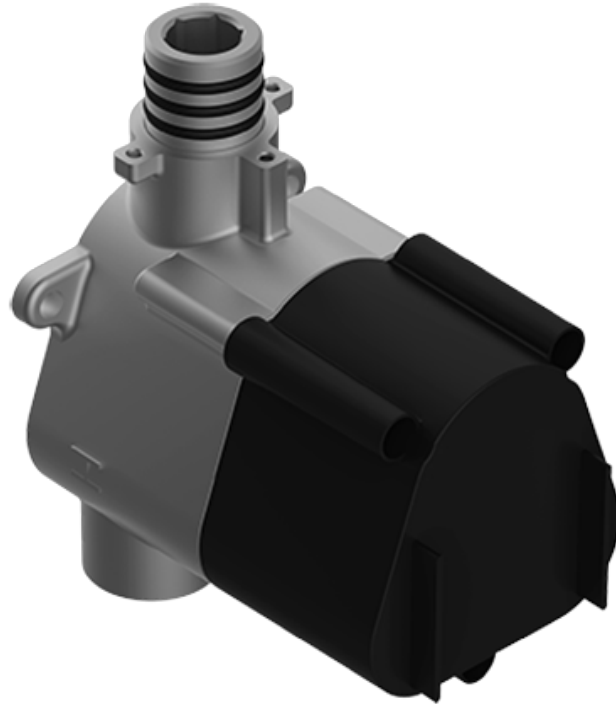

## Information

- 3/4" thermostatic valve and trim
- 3/4" 2-way diverter valve
- 8" showerhead with 12" wall-mounted shower arm
- Showerhead features no-clog, easy-clean spray nozzles
- Handshower set with wall bracket and 59" hose (PVD finishes use 59" flex hose)
- Flow rates: showerhead  $\leq$  1.8 max gpm, handshower  $\leq$  1.5 max gpm
- ADA
- CALGreen

SHOWER  
Harley M-Series Valve Trim with  
Two Handles

GRAFF®

**Information**

- Two metal handles
- Decorative trim plate
- Use with M-Series rough valves
- LM57E0 handles should not be used with 3-way diverter valve
- ADA

## M-series Series

SHOWER  
Thermostatic Rough Valve  
**G-8006**