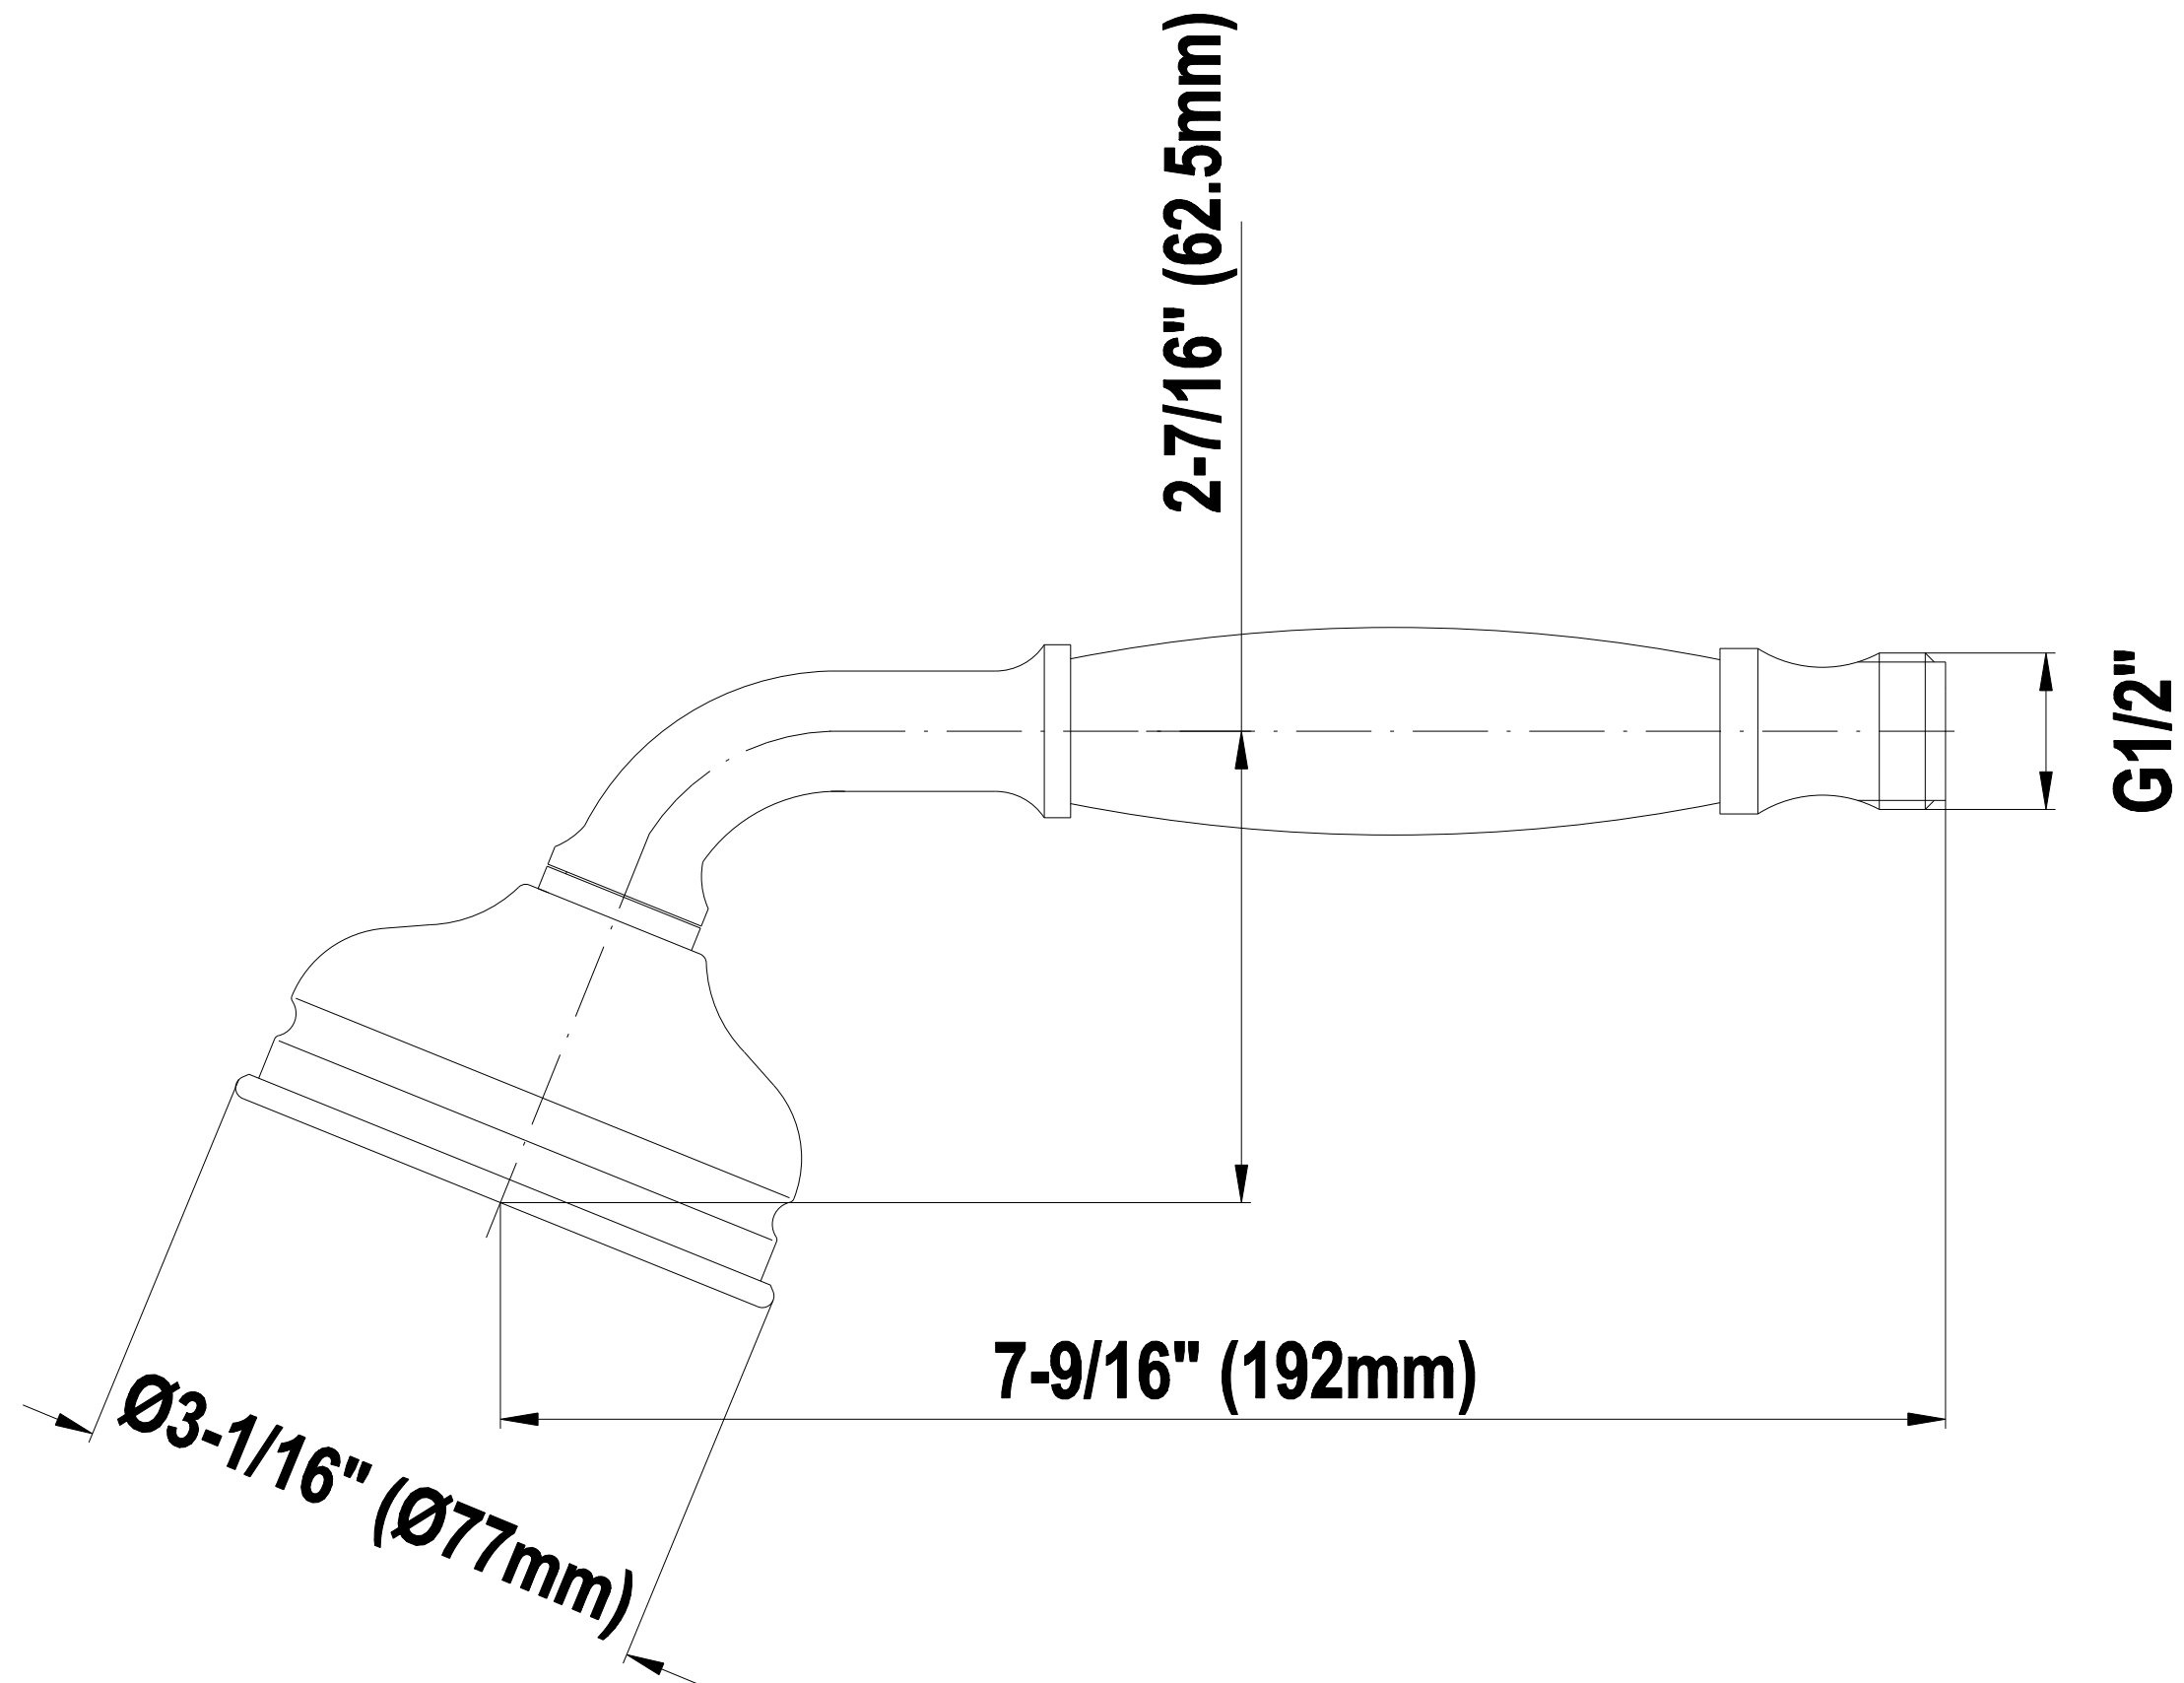

## Information

- 3/4" thermostatic valve and trim
- 3/4" stop/volume control valve (2 pieces)
- 8" showerhead with 12" ceiling-mounted shower arm
- Showerhead features no-clog, easy-clean spray nozzles
- Handshower set with wall-mounted slide bar and 59" hose
- Optional extension kit
- Flow rates: showerhead  $\leq 1.8$  max gpm, handshower  $\leq 1.5$  max gpm
- ADA

# Traditional Handshower G-8604

SHOWER  
59" Shower Hose  
**G-8605**

**GRAFF**<sup>®</sup>