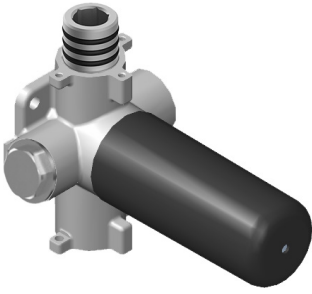

# G-8006

M-Series

3/4" Concealed Thermostatic Rough Valve

# G-8076

M-Series

Stop/Volume Control Rough Valve with Pass-Through

**GRAFF**<sup>®</sup>  
CUTTING EDGE DESIGN