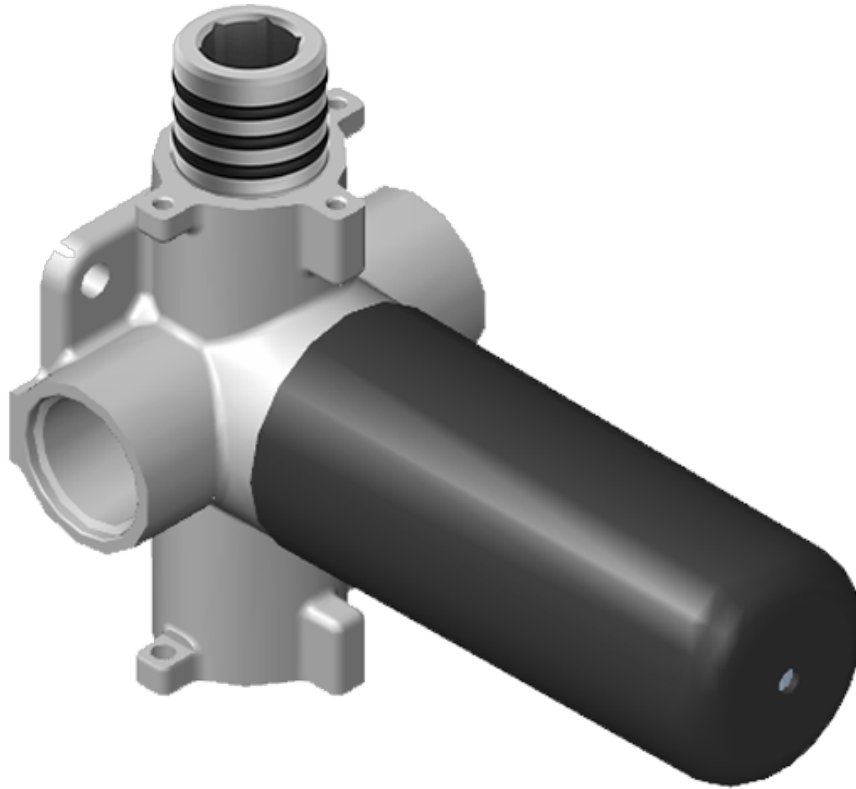

SHOWER
Canterbury M-Series Thermostatic
Shower System - Shower with
Handshower
GS2.022WD-LM34E0

GRAFF[®]

Information

- 3/4" thermostatic valve and trim
- 3/4" 2-way diverter valve
- 8" showerhead with 11" wall-mounted shower arm
- Showerhead features no-clog, easy-clean spray nozzles
- Handshower set with wall bracket and 59" hose
- Optional extension kit
- Flow rates: showerhead \leq 1.8 max gpm, handshower \leq 1.5 max gpm
- ADA
- CALGreen

SHOWER
Thermostatic Rough Valve
G-8006

GRAFF®

Information

- 12.9 gpm @ 60 psi
- 3/4" universal inlets
- Built-in service stops
- Stacking outlet feature
- Complete serviceability from front of all units
- Supplied with protective plastic cover
- CalGreen compliant dependent on functions

G-8006

M-Series

3/4" Concealed Thermostatic Rough Valve

Product Features

- 12.9 gpm @ 60 psi
- 3/4" universal inlets
- Built-in service stops
- Stacking outlet feature
- Complete serviceability from front of all units
- Supplied with protective plastic cover
- CalGreen compliant dependent on functions

www.graff-faucets.com | phone: 800-954-4723

SHOWER
Two-Way Diverter Volume Control
Valve WITH Off Function and Pass-
Through
G-8052

GRAFF®

Information

- 11.7 gpm @ 60 psi
- 3/4" universal inlets/outlets with female threads
- Operates one function at a time
- Stacking inlet and pass-through port feature
- Supplied with protective plastic cover
- CALGreen compliant depending on functions