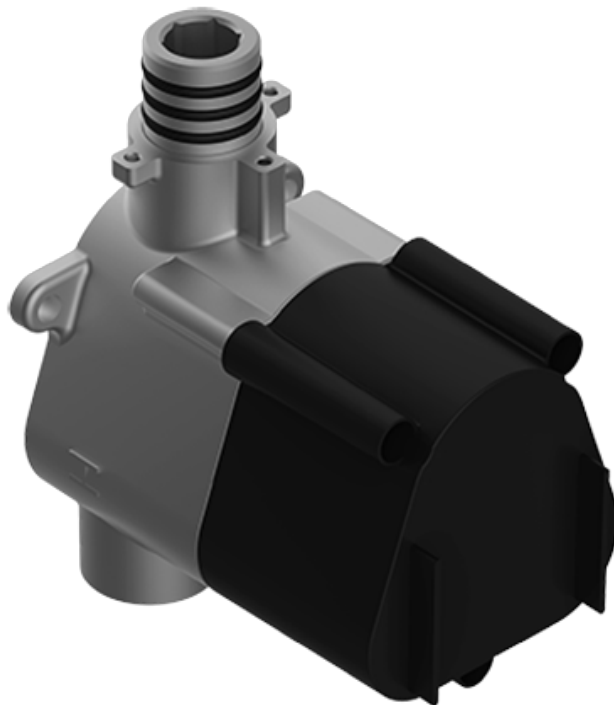

SHOWER
Canterbury M-Series Thermostatic
Shower System - Shower with
Handshower
GS2.022WD-LM34E0

GRAFF[®]

Information

- 3/4" thermostatic valve and trim
- 3/4" 2-way diverter valve
- 8" showerhead with 11" wall-mounted shower arm
- Showerhead features no-clog, easy-clean spray nozzles
- Handshower set with wall bracket and 59" hose
- Optional extension kit
- Flow rates: showerhead \leq 1.8 max gpm, handshower \leq 1.5 max gpm
- ADA
- CALGreen

SHOWER
Thermostatic Rough Valve
G-8006

GRAFF®

Information

- 12.9 gpm @ 60 psi
- 3/4" universal inlets
- Built-in service stops
- Stacking outlet feature
- Complete serviceability from front of all units
- Supplied with protective plastic cover
- CalGreen compliant dependent on functions

G-8006

M-Series

3/4" Concealed Thermostatic Rough Valve

Product Features

- 12.9 gpm @ 60 psi
- 3/4" universal inlets
- Built-in service stops
- Stacking outlet feature
- Complete serviceability from front of all units
- Supplied with protective plastic cover
- CalGreen compliant dependent on functions

www.graff-faucets.com | phone: 800-954-4723

SHOWER
Two-Way Diverter Volume Control
Valve WITH Off Function and Pass-
Through
G-8052

GRAFF®

Information

- 11.7 gpm @ 60 psi
- 3/4" universal inlets/outlets with female threads
- Operates one function at a time
- Stacking inlet and pass-through port feature
- Supplied with protective plastic cover
- CALGreen compliant depending on functions