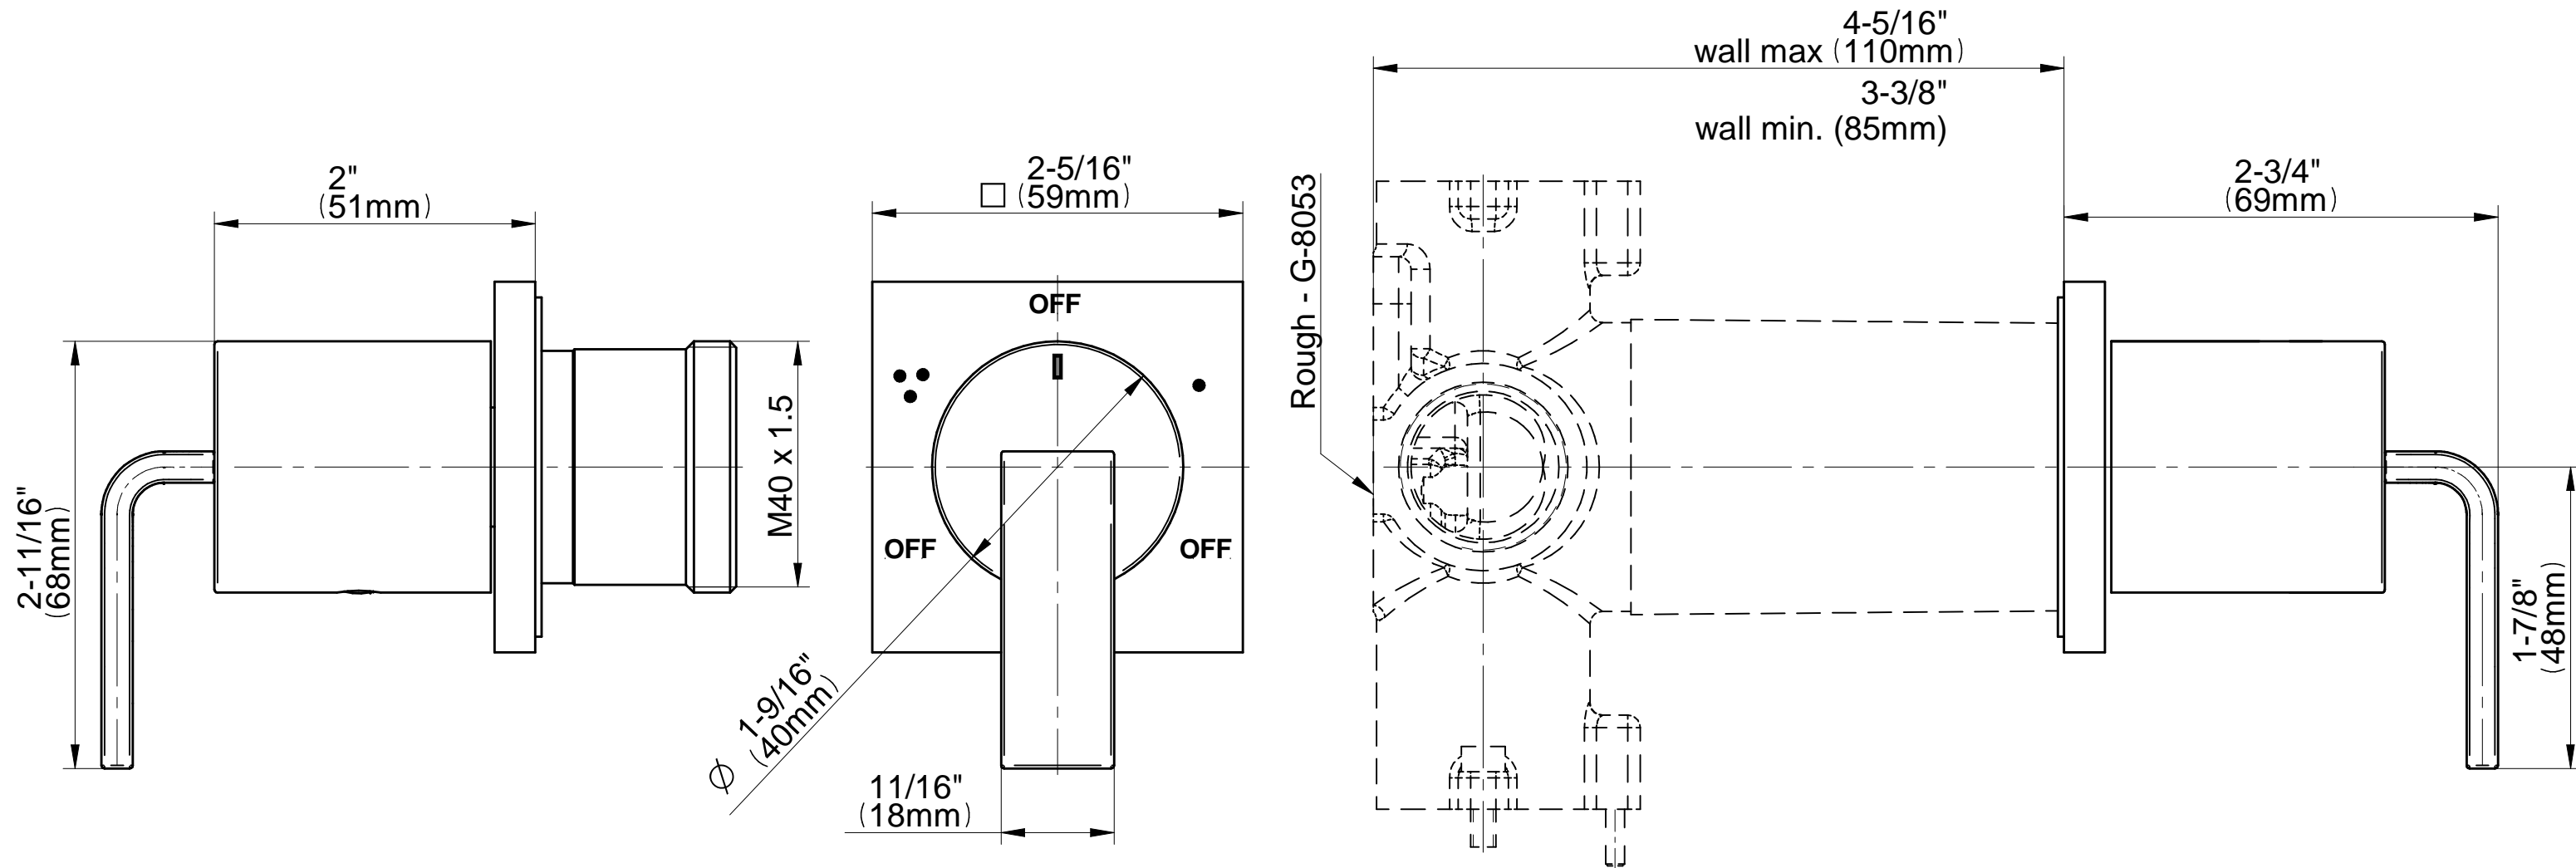

G-8072-LM40E1-T

IMMERSION Series