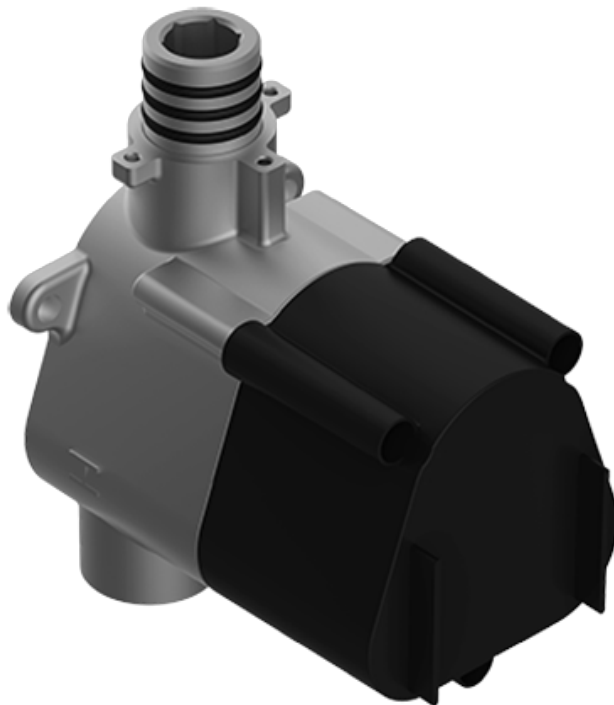

SHOWER  
M-Series Full Thermostatic  
Shower System  
**GM2.128SG-LM40E0**

---

**GRAFF®**

## Information

- 3/4" thermostatic valve and trim
- 3/4" 3-way diverter valve and trim
- Showerhead features no-clog, easy-clean spray nozzles
- Flush-mounted swivel body sprays (3 pieces)
- Handshower set with wall bracket and 59" hose
- Optional extension kit
- Flow rates: showerhead  $\leq 1.8$  max gpm, handshower  $\leq 1.5$  max gpm, body sprays  $\leq 1.5$  max gpm each
- ADA

SHOWER  
Thermostatic Rough Valve  
**G-8006**

**GRAFF®**

---

# G-8006

M-Series

3/4" Concealed Thermostatic Rough Valve