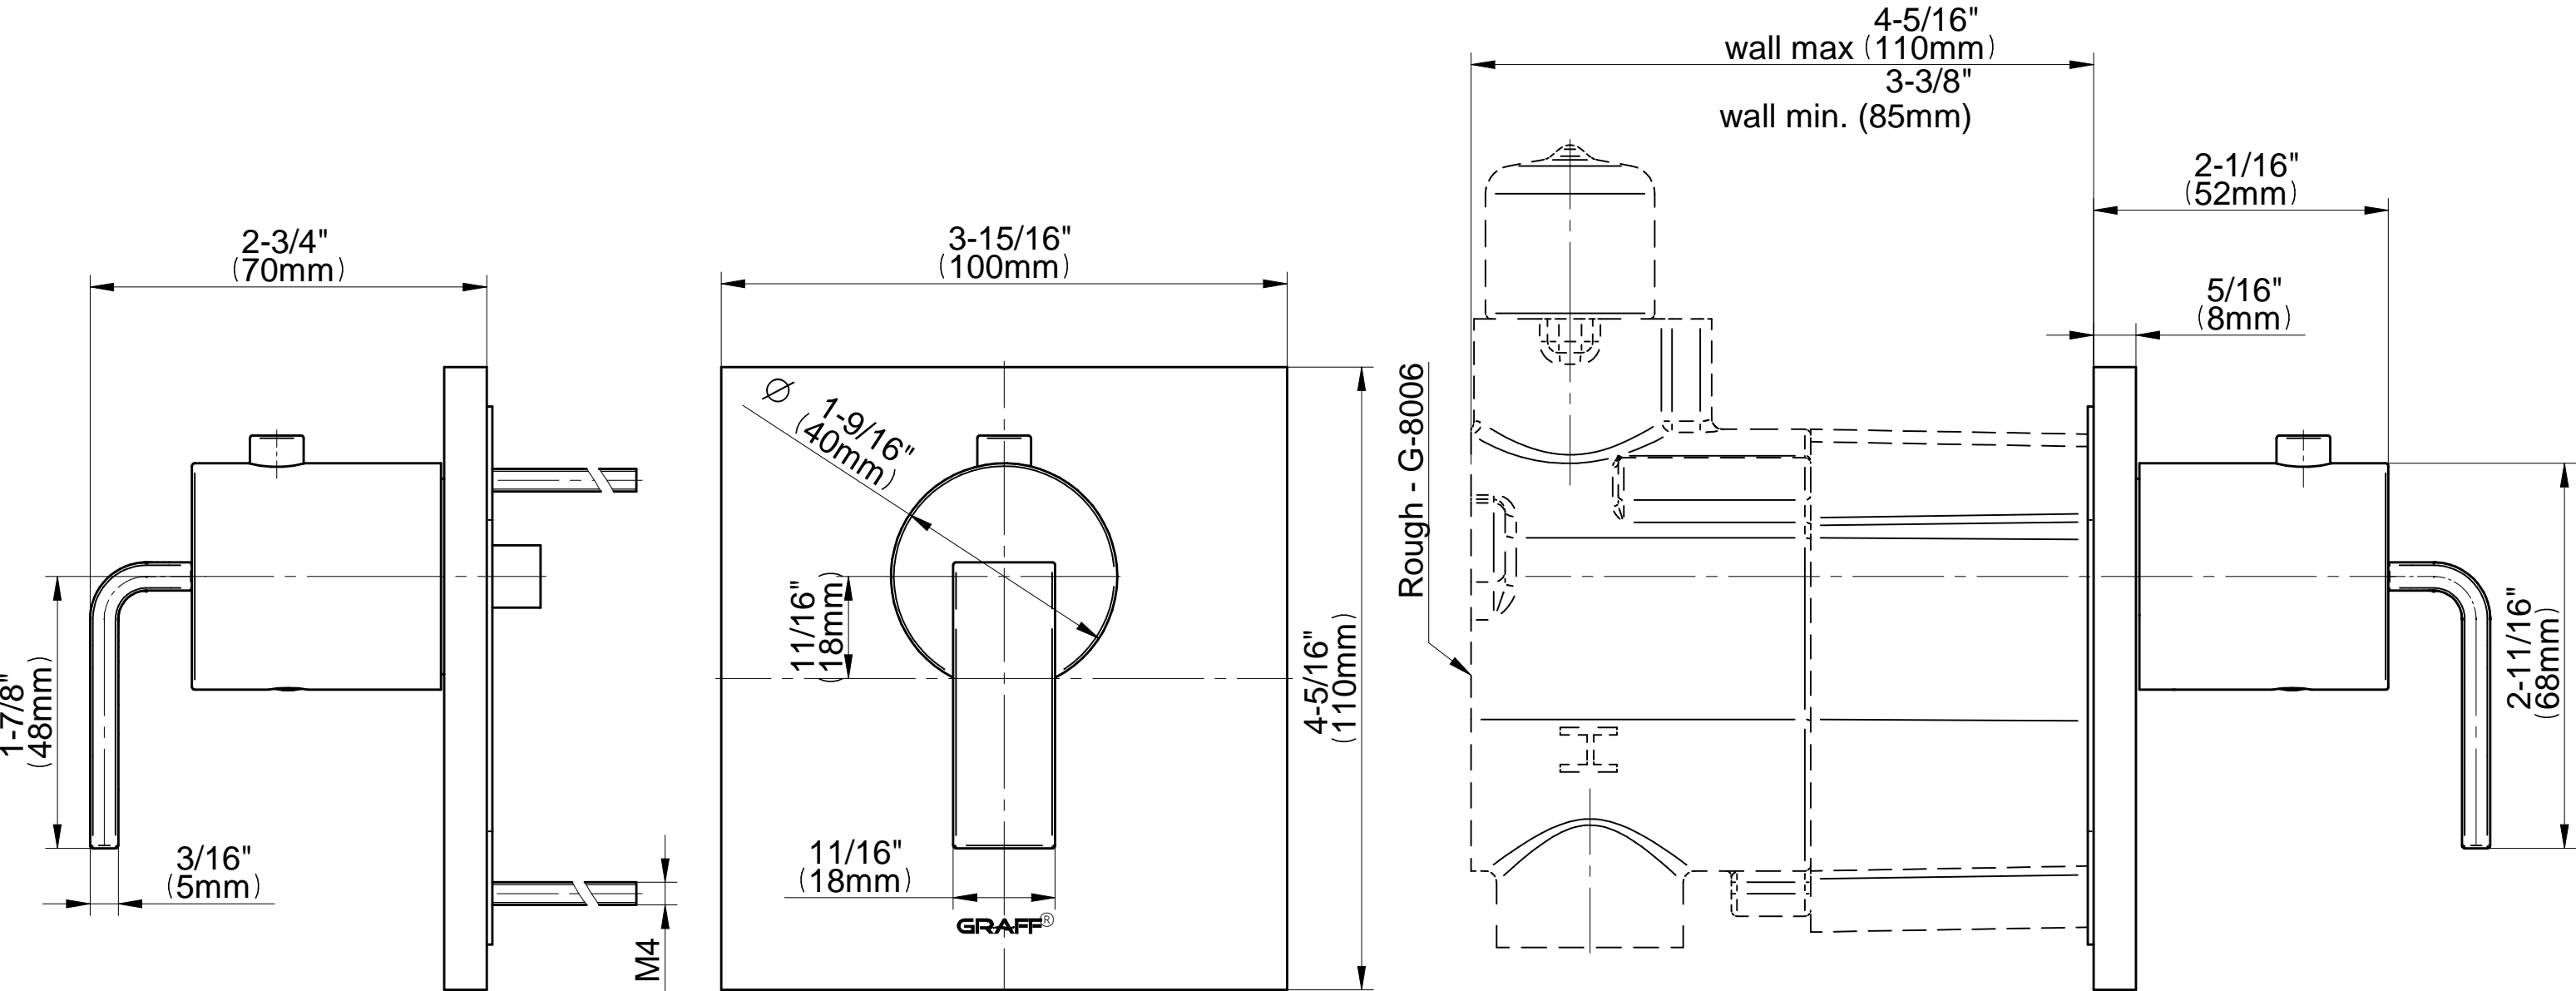

G-8043-LM40E-T

IMMERSION Series