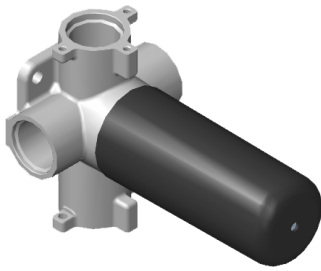

# G-8053

M-Series

3-Way Diverter Control Valve WITH Off Function (No Pass-Through)