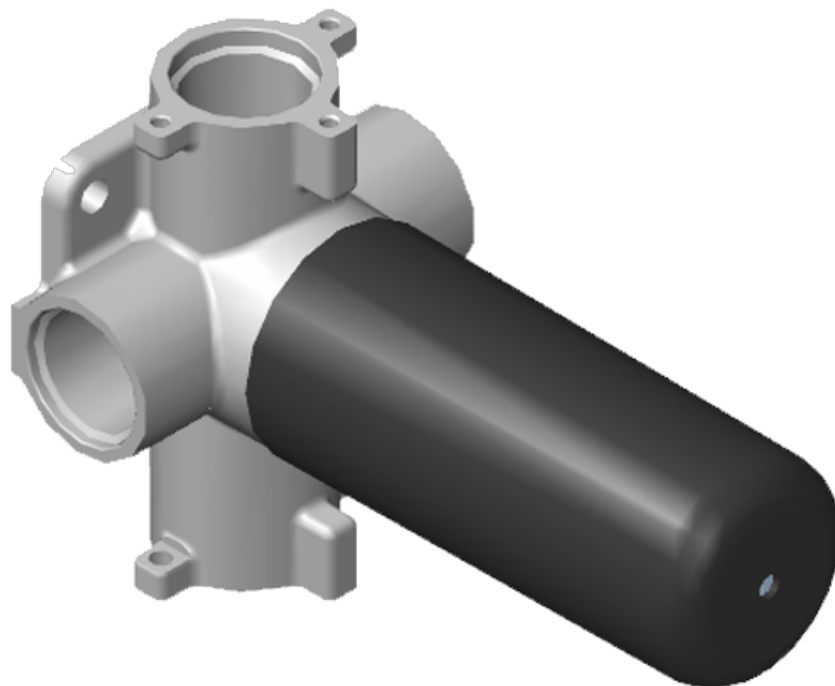

## IMMERSION Series

SHOWER  
Three-Way Diverter Control Valve  
WITH Off Function (No Pass-  
Through)  
**G-8053**

---

**GRAFF®**