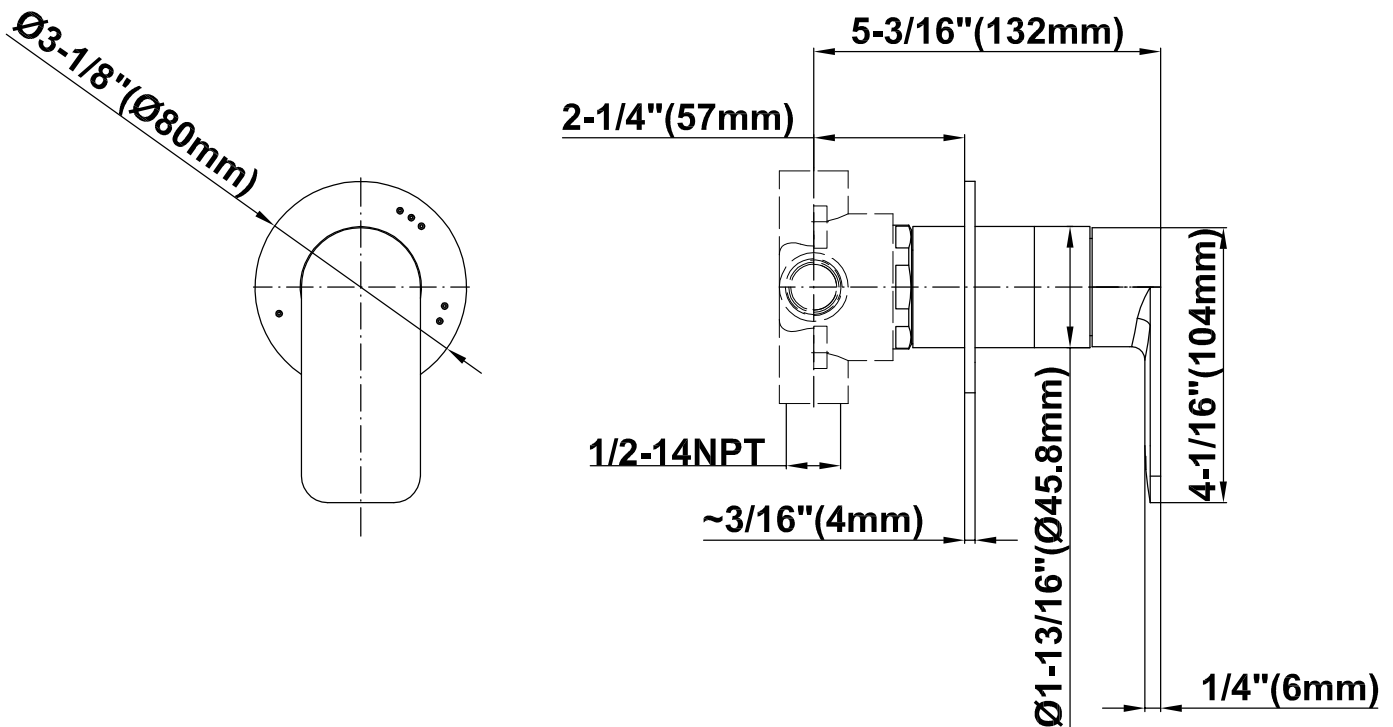

The measurements shown are for reference only. Products and specifications shown are subject to change without notice. Revised 07/2012.

www.graff-faucets.com | phone: 800-959-4723